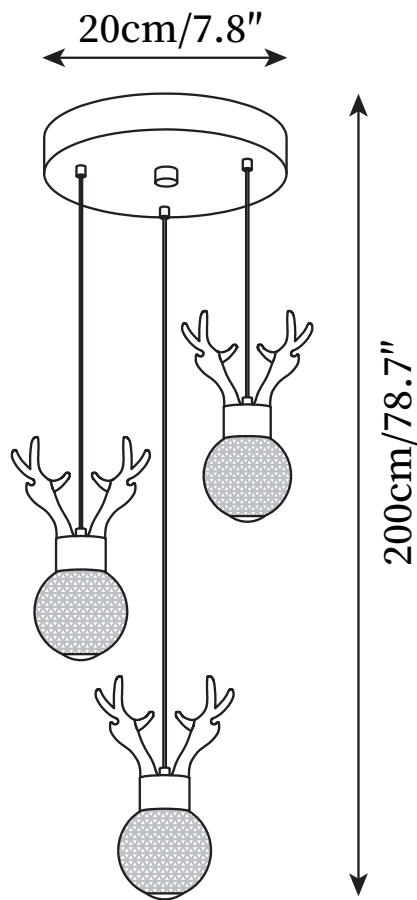

SPECIFICATION SHEET

SPECIFICATION DETAILS

*For custom options, consult factory for details

Fixture Dimensions	D 7.8" x H 6.6"
Light source	Integrated LED
Wattage	12W
Voltage	AC 110-240V
Color Temperature	3000K
CRI(Ra)	80CRI
Mounting	Ceiling
Driver Required	Yes
Optional Color Temps	Warm Light (3000K), Neutral Light (4500K), Cool Light (6000K)
LED Rated Life	30000 hours
Dimming	Dimming is not supported
Finishes	Brass
Shade Details	Clear
Material	Brass, Aluminum, Crystal
Wire Length	59"
Wire Type	Black Coaxial Wire

SPECIFICATION SHEET

SPECIFICATION DETAILS

*For custom options, consult factory for details

Fixture Dimensions	D 7.8" x H 78.7"
Light source	Integrated LED
Wattage	24W
Voltage	AC 110-240V
Color Temperature	3000K
CRI(Ra)	80CRI
Mounting	Ceiling
Driver Required	Yes
Optional Color Temps	Warm Light (3000K), Neutral Light (4500K), Cool Light (6000K)
LED Rated Life	30000 hours
Dimming	Dimming is not supported
Finishes	Brass
Shade Details	Clear
Material	Brass, Aluminum, Crystal
Wire Length	59"
Wire Type	Black Coaxial Wire

SPECIFICATION SHEET

SPECIFICATION DETAILS

*For custom options, consult factory for details

Fixture Dimensions	L 19.6" x H 78.7"
Light source	Integrated LED
Wattage	24W
Voltage	AC 110-240V
Color Temperature	3000K
CRI(Ra)	80CRI
Mounting	Ceiling
Driver Required	Yes
Optional Color Temps	Warm Light (3000K), Neutral Light (4500K), Cool Light (6000K)
LED Rated Life	30000 hours
Dimming	Dimming is not supported
Finishes	Brass
Shade Details	Clear
Material	Brass, Aluminum, Crystal
Wire Length	59"
Wire Type	Black Coaxial Wire