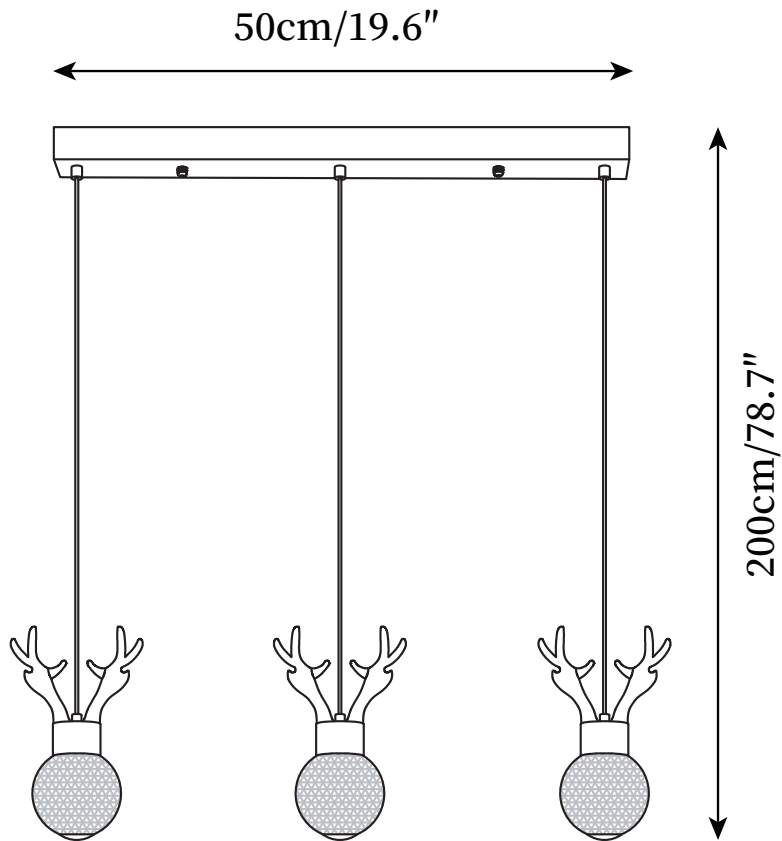

SPECIFICATION SHEET

SPECIFICATION DETAILS

*For custom options, consult factory for details

Fixture Dimensions	D 7.8" x H 6.6"
Light source	Integrated LED
Wattage	12W
Voltage	AC 110-240V
Color Temperature	3000K
CRI(Ra)	80CRI
Mounting	Ceiling
Driver Required	Yes
Optional Color Temps	Warm Light (3000K), Neutral Light (4500K), Cool Light (6000K)
LED Rated Life	30000 hours
Dimming	Dimming is not supported
Finishes	Brass
Shade Details	Clear
Material	Brass, Aluminum, Crystal
Wire Length	59"
Wire Type	Black Coaxial Wire

SPECIFICATION SHEET

SPECIFICATION DETAILS

*For custom options, consult factory for details

Fixture Dimensions	D 7.8" x H 78.7"
Light source	Integrated LED
Wattage	24W
Voltage	AC 110-240V
Color Temperature	3000K
CRI(Ra)	80CRI
Mounting	Ceiling
Driver Required	Yes
Optional Color Temps	Warm Light (3000K), Neutral Light (4500K), Cool Light (6000K)
LED Rated Life	30000 hours
Dimming	Dimming is not supported
Finishes	Brass
Shade Details	Clear
Material	Brass, Aluminum, Crystal
Wire Length	59"
Wire Type	Black Coaxial Wire

SPECIFICATION SHEET

SPECIFICATION DETAILS

*For custom options, consult factory for details

Fixture Dimensions	L 19.6" x H 78.7"
Light source	Integrated LED
Wattage	24W
Voltage	AC 110-240V
Color Temperature	3000K
CRI(Ra)	80CRI
Mounting	Ceiling
Driver Required	Yes
Optional Color Temps	Warm Light (3000K), Neutral Light (4500K), Cool Light (6000K)
LED Rated Life	30000 hours
Dimming	Dimming is not supported
Finishes	Brass
Shade Details	Clear
Material	Brass, Aluminum, Crystal
Wire Length	59"
Wire Type	Black Coaxial Wire