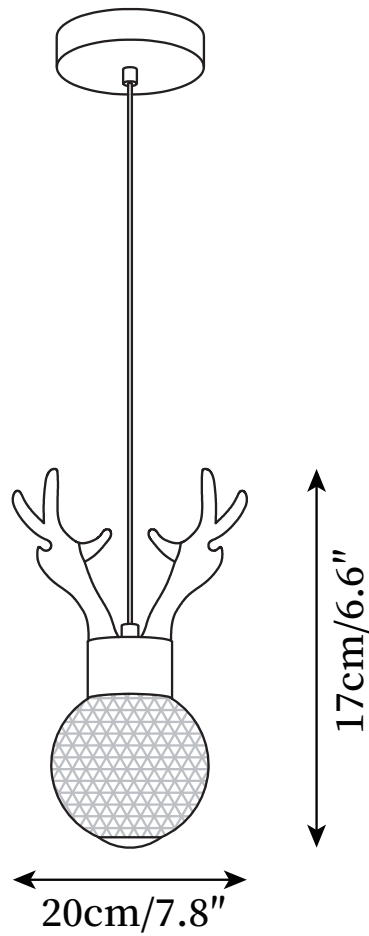

SPECIFICATION SHEET

SPECIFICATION DETAILS

*For custom options, consult factory for details

Fixture Dimensions	D 7.8" x H 6.6"
Light source	Integrated LED
Wattage	12W
Voltage	AC 110-240V
Color Temperature	3000K
CRI(Ra)	80CRI
Mounting	Ceiling
Driver Required	Yes
Optional Color Temps	Warm Light (3000K), Neutral Light (4500K), Cool Light (6000K)
LED Rated Life	30000 hours
Dimming	Dimming is not supported
Finishes	Brass
Shade Details	Clear
Material	Brass, Aluminum, Crystal
Wire Length	59"
Wire Type	Black Coaxial Wire

SPECIFICATION SHEET

SPECIFICATION DETAILS

*For custom options, consult factory for details

Fixture Dimensions	D 7.8" x H 78.7"
Light source	Integrated LED
Wattage	24W
Voltage	AC 110-240V
Color Temperature	3000K
CRI(Ra)	80CRI
Mounting	Ceiling
Driver Required	Yes
Optional Color Temps	Warm Light (3000K), Neutral Light (4500K), Cool Light (6000K)
LED Rated Life	30000 hours
Dimming	Dimming is not supported
Finishes	Brass
Shade Details	Clear
Material	Brass, Aluminum, Crystal
Wire Length	59"
Wire Type	Black Coaxial Wire

SPECIFICATION SHEET

SPECIFICATION DETAILS

*For custom options, consult factory for details

Fixture Dimensions	L 19.6" x H 78.7"
Light source	Integrated LED
Wattage	24W
Voltage	AC 110-240V
Color Temperature	3000K
CRI(Ra)	80CRI
Mounting	Ceiling
Driver Required	Yes
Optional Color Temps	Warm Light (3000K), Neutral Light (4500K), Cool Light (6000K)
LED Rated Life	30000 hours
Dimming	Dimming is not supported
Finishes	Brass
Shade Details	Clear
Material	Brass, Aluminum, Crystal
Wire Length	59"
Wire Type	Black Coaxial Wire