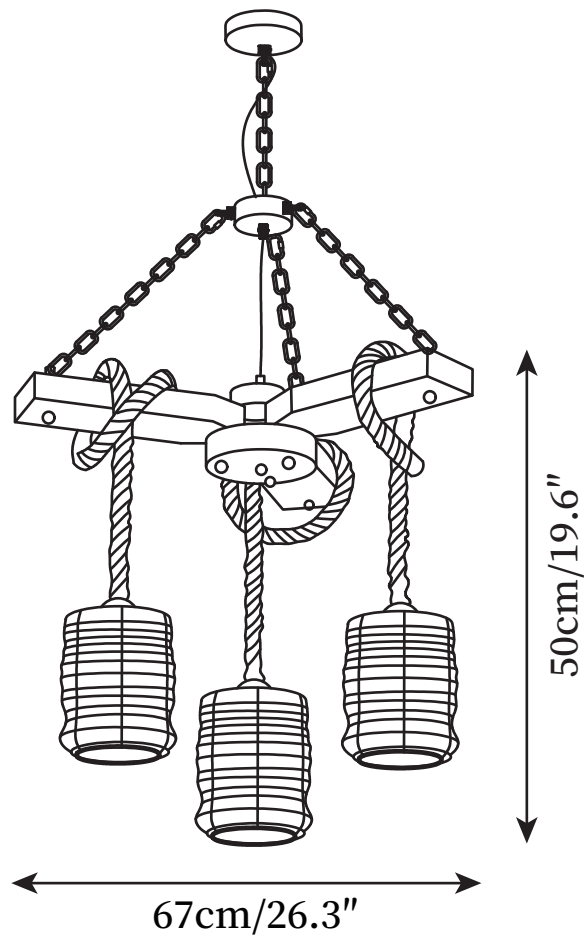

## SPECIFICATION DETAILS

\*For custom options, consult factory for details

<b>Fixture Dimensions</b>	D 26.3" x H 19.6"
<b>Light source</b>	E26 or E27
<b>Wattage</b>	Max 40W
<b>Voltage</b>	AC 110-240V
<b>Color Temperature</b>	Based on the purchase of light bulbs
<b>CRI(Ra)</b>	80CRI
<b>Mounting</b>	Ceiling
<b>Driver Required</b>	NO
<b>Optional Color Temps</b>	Buy bulbs as needed
<b>LED Rated Life</b>	Based on bulb life (we do not supply bulbs)
<b>Dimming</b>	Dimming is not supported
<b>Finishes</b>	Black, Brown
<b>Glass Details</b>	Brown
<b>Material</b>	Metal, Wood, Hemp Rope, Rattan
<b>Rod Length</b>	19.7"
<b>Rod Type</b>	Black Hanging Chain

## SPECIFICATION DETAILS

\*For custom options, consult factory for details

<b>Fixture Dimensions</b>	D 36.6" x H 19.6"
<b>Light source</b>	E26 or E27
<b>Wattage</b>	Max 40W
<b>Voltage</b>	AC 110-240V
<b>Color Temperature</b>	Based on the purchase of light bulbs
<b>CRI(Ra)</b>	80CRI
<b>Mounting</b>	Ceiling
<b>Driver Required</b>	NO
<b>Optional Color Temps</b>	Buy bulbs as needed
<b>LED Rated Life</b>	Based on bulb life (we do not supply bulbs)
<b>Dimming</b>	Dimming is not supported
<b>Finishes</b>	Black, Brown
<b>Glass Details</b>	Brown
<b>Material</b>	Metal, Wood, Hemp Rope, Rattan
<b>Rod Length</b>	19.7"
<b>Rod Type</b>	Black Hanging Chain

## SPECIFICATION DETAILS

\*For custom options, consult factory for details

<b>Fixture Dimensions</b>	D 49.2" x H 19.6"
<b>Light source</b>	E26 or E27
<b>Wattage</b>	Max 40W
<b>Voltage</b>	AC 110-240V
<b>Color Temperature</b>	Based on the purchase of light bulbs
<b>CRI(Ra)</b>	80CRI
<b>Mounting</b>	Ceiling
<b>Driver Required</b>	NO
<b>Optional Color Temps</b>	Buy bulbs as needed
<b>LED Rated Life</b>	Based on bulb life (we do not supply bulbs)
<b>Dimming</b>	Dimming is not supported
<b>Finishes</b>	Black, Brown
<b>Glass Details</b>	Brown
<b>Material</b>	Metal, Wood, Hemp Rope, Rattan
<b>Rod Length</b>	19.7"
<b>Rod Type</b>	Black Hanging Chain