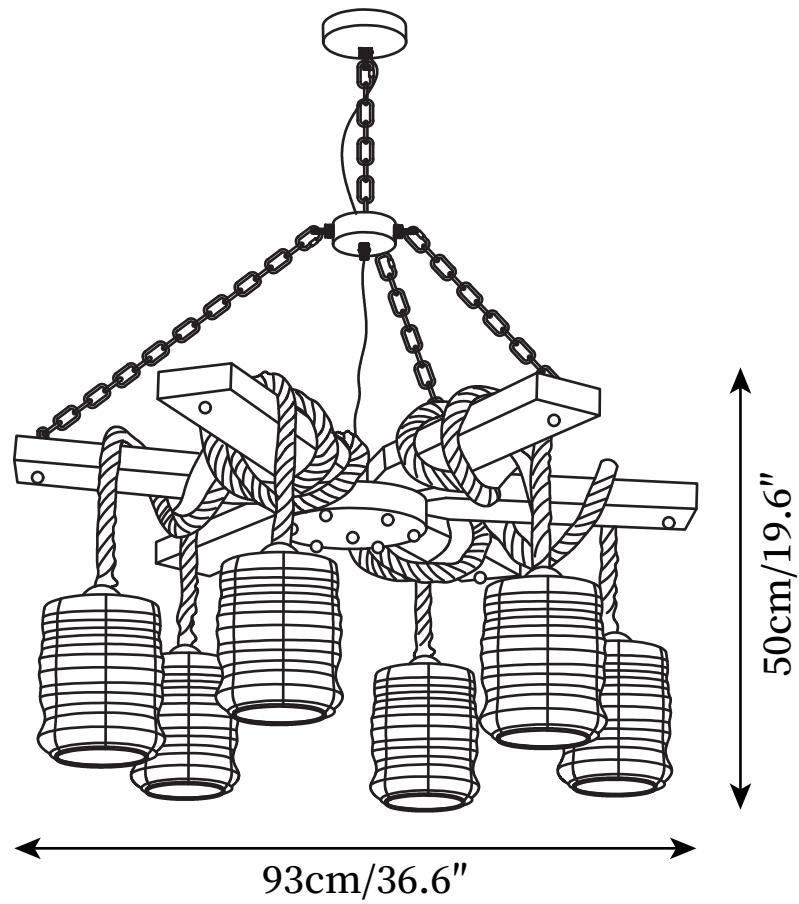

# SPECIFICATION SHEET

---

## SPECIFICATION DETAILS

\*For custom options, consult factory for details

<b>Fixture Dimensions</b>	D 26.3" x H 19.6"
<b>Light source</b>	E26 or E27
<b>Wattage</b>	Max 40W
<b>Voltage</b>	AC 110-240V
<b>Color Temperature</b>	Based on the purchase of light bulbs
<b>CRI(Ra)</b>	80CRI
<b>Mounting</b>	Ceiling
<b>Driver Required</b>	NO
<b>Optional Color Temps</b>	Buy bulbs as needed
<b>LED Rated Life</b>	Based on bulb life (we do not supply bulbs)
<b>Dimming</b>	Dimming is not supported
<b>Finishes</b>	Black, Brown
<b>Glass Details</b>	Brown
<b>Material</b>	Metal, Wood, Hemp Rope, Rattan
<b>Rod Length</b>	19.7"
<b>Rod Type</b>	Black Hanging Chain

## SPECIFICATION DETAILS

\*For custom options, consult factory for details

<b>Fixture Dimensions</b>	D 36.6" x H 19.6"
<b>Light source</b>	E26 or E27
<b>Wattage</b>	Max 40W
<b>Voltage</b>	AC 110-240V
<b>Color Temperature</b>	Based on the purchase of light bulbs
<b>CRI(Ra)</b>	80CRI
<b>Mounting</b>	Ceiling
<b>Driver Required</b>	NO
<b>Optional Color Temps</b>	Buy bulbs as needed
<b>LED Rated Life</b>	Based on bulb life (we do not supply bulbs)
<b>Dimming</b>	Dimming is not supported
<b>Finishes</b>	Black, Brown
<b>Glass Details</b>	Brown
<b>Material</b>	Metal, Wood, Hemp Rope, Rattan
<b>Rod Length</b>	19.7"
<b>Rod Type</b>	Black Hanging Chain

## SPECIFICATION DETAILS

\*For custom options, consult factory for details

<b>Fixture Dimensions</b>	D 49.2" x H 19.6"
<b>Light source</b>	E26 or E27
<b>Wattage</b>	Max 40W
<b>Voltage</b>	AC 110-240V
<b>Color Temperature</b>	Based on the purchase of light bulbs
<b>CRI(Ra)</b>	80CRI
<b>Mounting</b>	Ceiling
<b>Driver Required</b>	NO
<b>Optional Color Temps</b>	Buy bulbs as needed
<b>LED Rated Life</b>	Based on bulb life (we do not supply bulbs)
<b>Dimming</b>	Dimming is not supported
<b>Finishes</b>	Black, Brown
<b>Glass Details</b>	Brown
<b>Material</b>	Metal, Wood, Hemp Rope, Rattan
<b>Rod Length</b>	19.7"
<b>Rod Type</b>	Black Hanging Chain