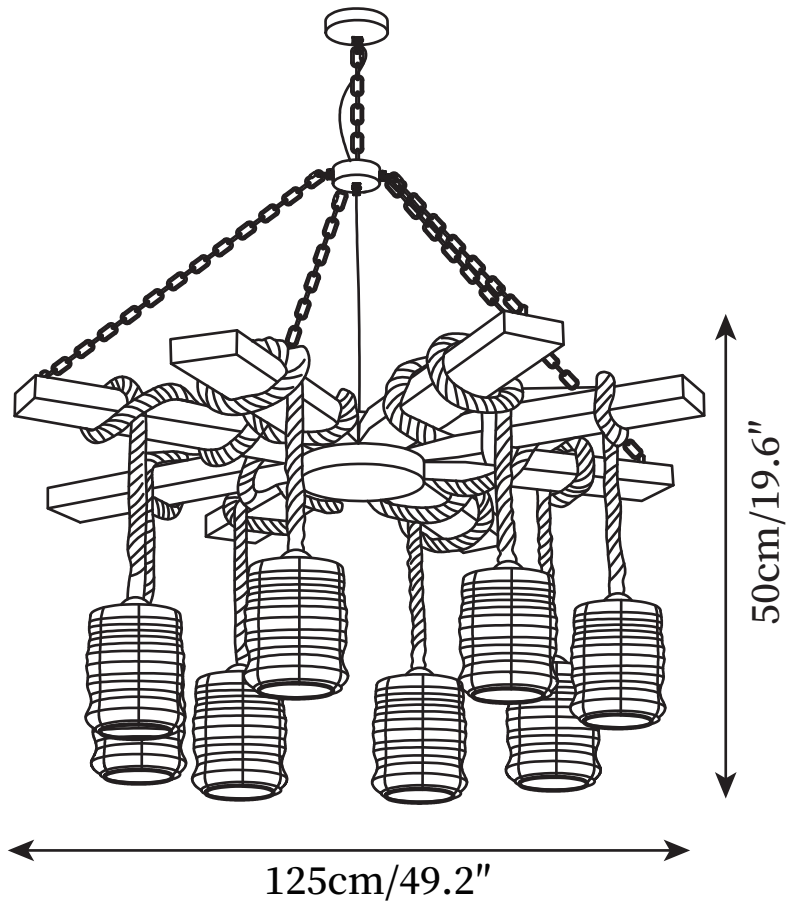

## SPECIFICATION DETAILS

\*For custom options, consult factory for details

<b>Fixture Dimensions</b>	D 26.3" x H 19.6"
<b>Light source</b>	E26 or E27
<b>Wattage</b>	Max 40W
<b>Voltage</b>	AC 110-240V
<b>Color Temperature</b>	Based on the purchase of light bulbs
<b>CRI(Ra)</b>	80CRI
<b>Mounting</b>	Ceiling
<b>Driver Required</b>	NO
<b>Optional Color Temps</b>	Buy bulbs as needed
<b>LED Rated Life</b>	Based on bulb life (we do not supply bulbs)
<b>Dimming</b>	Dimming is not supported
<b>Finishes</b>	Black, Brown
<b>Glass Details</b>	Brown
<b>Material</b>	Metal, Wood, Hemp Rope, Rattan
<b>Rod Length</b>	19.7"
<b>Rod Type</b>	Black Hanging Chain

# SPECIFICATION SHEET

---

## SPECIFICATION DETAILS

\*For custom options, consult factory for details

<b>Fixture Dimensions</b>	D 36.6" x H 19.6"
<b>Light source</b>	E26 or E27
<b>Wattage</b>	Max 40W
<b>Voltage</b>	AC 110-240V
<b>Color Temperature</b>	Based on the purchase of light bulbs
<b>CRI(Ra)</b>	80CRI
<b>Mounting</b>	Ceiling
<b>Driver Required</b>	NO
<b>Optional Color Temps</b>	Buy bulbs as needed
<b>LED Rated Life</b>	Based on bulb life (we do not supply bulbs)
<b>Dimming</b>	Dimming is not supported
<b>Finishes</b>	Black, Brown
<b>Glass Details</b>	Brown
<b>Material</b>	Metal, Wood, Hemp Rope, Rattan
<b>Rod Length</b>	19.7"
<b>Rod Type</b>	Black Hanging Chain

## SPECIFICATION DETAILS

\*For custom options, consult factory for details

<b>Fixture Dimensions</b>	D 49.2" x H 19.6"
<b>Light source</b>	E26 or E27
<b>Wattage</b>	Max 40W
<b>Voltage</b>	AC 110-240V
<b>Color Temperature</b>	Based on the purchase of light bulbs
<b>CRI(Ra)</b>	80CRI
<b>Mounting</b>	Ceiling
<b>Driver Required</b>	NO
<b>Optional Color Temps</b>	Buy bulbs as needed
<b>LED Rated Life</b>	Based on bulb life (we do not supply bulbs)
<b>Dimming</b>	Dimming is not supported
<b>Finishes</b>	Black, Brown
<b>Glass Details</b>	Brown
<b>Material</b>	Metal, Wood, Hemp Rope, Rattan
<b>Rod Length</b>	19.7"
<b>Rod Type</b>	Black Hanging Chain