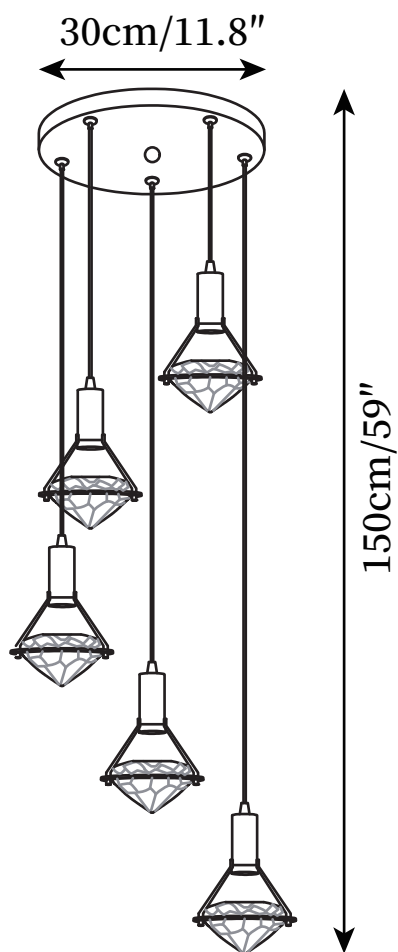

SPECIFICATION SHEET

SPECIFICATION DETAILS

*For custom options, consult factory for details

| | |
|-----------------------------|---|
| Fixture Dimensions | D 5.3" x H 6.6" |
| Light source | Integrated LED |
| Wattage | 10W |
| Voltage | AC 110-240V |
| Color Temperature | 3000K |
| CRI(Ra) | 80CRI |
| Mounting | Ceiling |
| Driver Required | Yes |
| Optional Color Temps | Warm Light (3000K), Neutral Light (4500K), Cool Light (6000K) |
| LED Rated Life | 30000 hours |
| Dimming | Dimming is not supported |
| Finishes | Brass |
| Shade Details | Clear |
| Material | Brass, Crystal |
| Wire Length | 59" |
| Wire Type | Black Coaxial Wire |

SPECIFICATION SHEET

SPECIFICATION DETAILS

*For custom options, consult factory for details

| | |
|-----------------------------|---|
| Fixture Dimensions | D 11.8" x H 39.3" |
| Light source | Integrated LED |
| Wattage | 10W |
| Voltage | AC 110-240V |
| Color Temperature | 3000K |
| CRI(Ra) | 80CRI |
| Mounting | Ceiling |
| Driver Required | Yes |
| Optional Color Temps | Warm Light (3000K), Neutral Light (4500K), Cool Light (6000K) |
| LED Rated Life | 30000 hours |
| Dimming | Dimming is not supported |
| Finishes | Brass |
| Shade Details | Clear |
| Material | Brass, Crystal |
| Wire Length | 59" |
| Wire Type | Black Coaxial Wire |

SPECIFICATION SHEET

SPECIFICATION DETAILS

*For custom options, consult factory for details

| | |
|-----------------------------|---|
| Fixture Dimensions | D 11.8" x H 59" |
| Light source | Integrated LED |
| Wattage | 10W |
| Voltage | AC 110-240V |
| Color Temperature | 3000K |
| CRI(Ra) | 80CRI |
| Mounting | Ceiling |
| Driver Required | Yes |
| Optional Color Temps | Warm Light (3000K), Neutral Light (4500K), Cool Light (6000K) |
| LED Rated Life | 30000 hours |
| Dimming | Dimming is not supported |
| Finishes | Brass |
| Shade Details | Clear |
| Material | Brass, Crystal |
| Wire Length | 59" |
| Wire Type | Black Coaxial Wire |