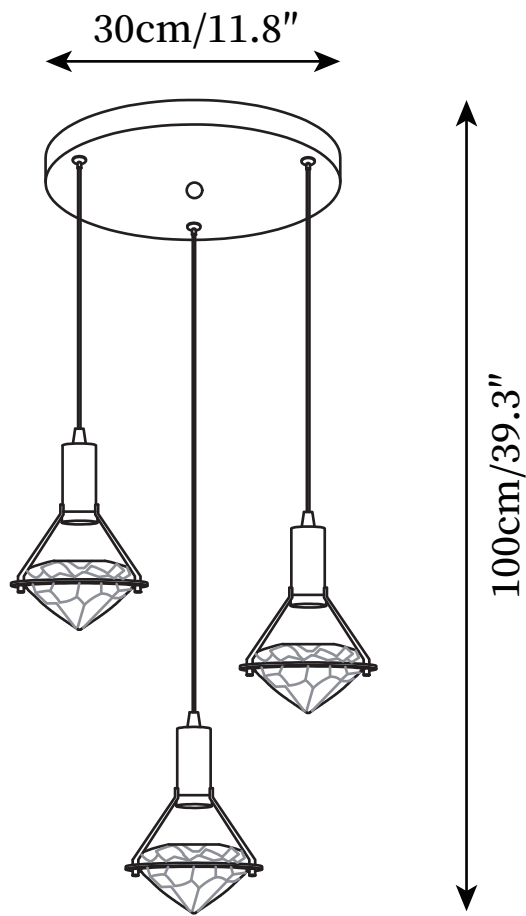

SPECIFICATION SHEET

SPECIFICATION DETAILS

*For custom options, consult factory for details

| | |
|-----------------------------|---|
| Fixture Dimensions | D 5.3" x H 6.6" |
| Light source | Integrated LED |
| Wattage | 10W |
| Voltage | AC 110-240V |
| Color Temperature | 3000K |
| CRI(Ra) | 80CRI |
| Mounting | Ceiling |
| Driver Required | Yes |
| Optional Color Temps | Warm Light (3000K), Neutral Light (4500K), Cool Light (6000K) |
| LED Rated Life | 30000 hours |
| Dimming | Dimming is not supported |
| Finishes | Brass |
| Shade Details | Clear |
| Material | Brass, Crystal |
| Wire Length | 59" |
| Wire Type | Black Coaxial Wire |

SPECIFICATION SHEET

SPECIFICATION DETAILS

*For custom options, consult factory for details

| | |
|-----------------------------|---|
| Fixture Dimensions | D 11.8" x H 39.3" |
| Light source | Integrated LED |
| Wattage | 10W |
| Voltage | AC 110-240V |
| Color Temperature | 3000K |
| CRI(Ra) | 80CRI |
| Mounting | Ceiling |
| Driver Required | Yes |
| Optional Color Temps | Warm Light (3000K), Neutral Light (4500K), Cool Light (6000K) |
| LED Rated Life | 30000 hours |
| Dimming | Dimming is not supported |
| Finishes | Brass |
| Shade Details | Clear |
| Material | Brass, Crystal |
| Wire Length | 59" |
| Wire Type | Black Coaxial Wire |

SPECIFICATION SHEET

SPECIFICATION DETAILS

*For custom options, consult factory for details

| | |
|-----------------------------|---|
| Fixture Dimensions | D 11.8" x H 59" |
| Light source | Integrated LED |
| Wattage | 10W |
| Voltage | AC 110-240V |
| Color Temperature | 3000K |
| CRI(Ra) | 80CRI |
| Mounting | Ceiling |
| Driver Required | Yes |
| Optional Color Temps | Warm Light (3000K), Neutral Light (4500K), Cool Light (6000K) |
| LED Rated Life | 30000 hours |
| Dimming | Dimming is not supported |
| Finishes | Brass |
| Shade Details | Clear |
| Material | Brass, Crystal |
| Wire Length | 59" |
| Wire Type | Black Coaxial Wire |