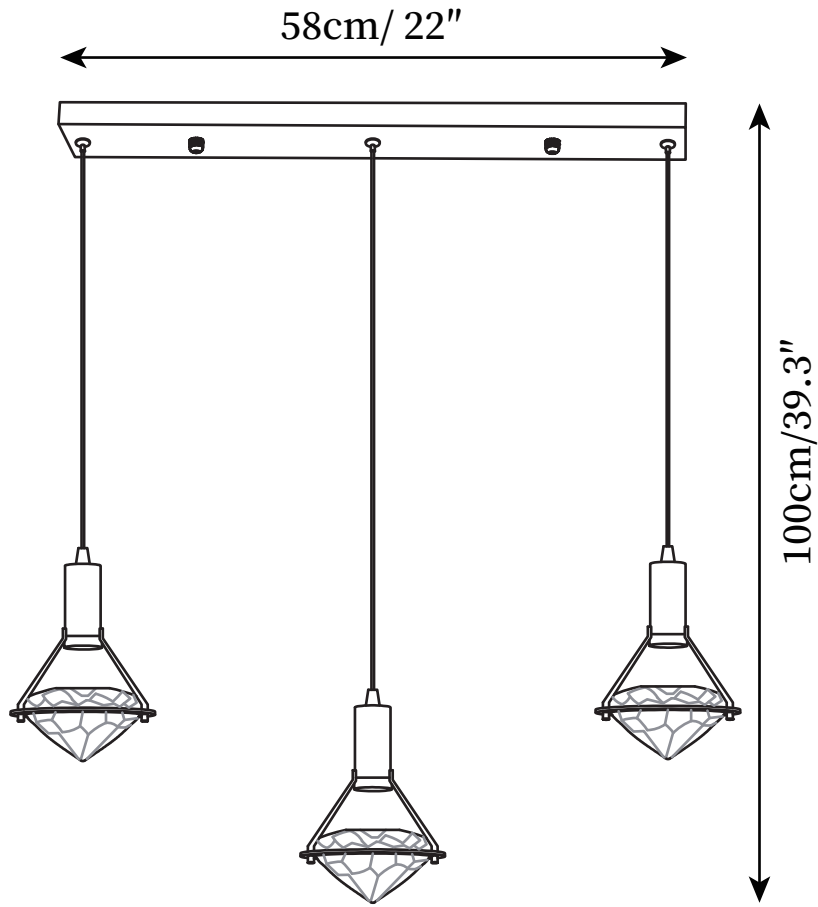

SPECIFICATION SHEET

SPECIFICATION DETAILS

*For custom options, consult factory for details

Fixture Dimensions	L 22" x H 39.3"
Light source	Integrated LED
Wattage	10W
Voltage	AC 110-240V
Color Temperature	3000K
CRI(Ra)	80CRI
Mounting	Ceiling
Driver Required	Yes
Optional Color Temps	Warm Light (3000K), Neutral Light (4500K), Cool Light (6000K)
LED Rated Life	30000 hours
Dimming	Dimming is not supported
Finishes	Brass
Shade Details	Clear
Material	Brass, Crystal
Wire Length	59"
Wire Type	Black Coaxial Wire