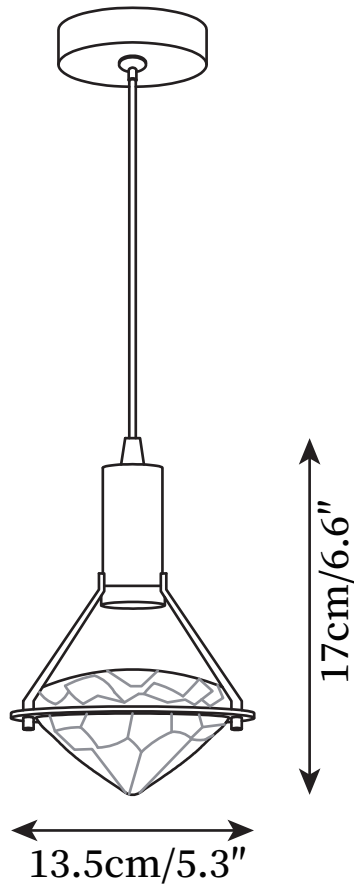

SPECIFICATION SHEET

SPECIFICATION DETAILS

*For custom options, consult factory for details

| | |
|-----------------------------|---|
| Fixture Dimensions | D 5.3" x H 6.6" |
| Light source | Integrated LED |
| Wattage | 10W |
| Voltage | AC 110-240V |
| Color Temperature | 3000K |
| CRI(Ra) | 80CRI |
| Mounting | Ceiling |
| Driver Required | Yes |
| Optional Color Temps | Warm Light (3000K), Neutral Light (4500K), Cool Light (6000K) |
| LED Rated Life | 30000 hours |
| Dimming | Dimming is not supported |
| Finishes | Brass |
| Shade Details | Clear |
| Material | Brass, Crystal |
| Wire Length | 59" |
| Wire Type | Black Coaxial Wire |

SPECIFICATION SHEET

SPECIFICATION DETAILS

*For custom options, consult factory for details

| | |
|-----------------------------|---|
| Fixture Dimensions | D 11.8" x H 39.3" |
| Light source | Integrated LED |
| Wattage | 10W |
| Voltage | AC 110-240V |
| Color Temperature | 3000K |
| CRI(Ra) | 80CRI |
| Mounting | Ceiling |
| Driver Required | Yes |
| Optional Color Temps | Warm Light (3000K), Neutral Light (4500K), Cool Light (6000K) |
| LED Rated Life | 30000 hours |
| Dimming | Dimming is not supported |
| Finishes | Brass |
| Shade Details | Clear |
| Material | Brass, Crystal |
| Wire Length | 59" |
| Wire Type | Black Coaxial Wire |

SPECIFICATION SHEET

SPECIFICATION DETAILS

*For custom options, consult factory for details

| | |
|-----------------------------|---|
| Fixture Dimensions | D 11.8" x H 59" |
| Light source | Integrated LED |
| Wattage | 10W |
| Voltage | AC 110-240V |
| Color Temperature | 3000K |
| CRI(Ra) | 80CRI |
| Mounting | Ceiling |
| Driver Required | Yes |
| Optional Color Temps | Warm Light (3000K), Neutral Light (4500K), Cool Light (6000K) |
| LED Rated Life | 30000 hours |
| Dimming | Dimming is not supported |
| Finishes | Brass |
| Shade Details | Clear |
| Material | Brass, Crystal |
| Wire Length | 59" |
| Wire Type | Black Coaxial Wire |