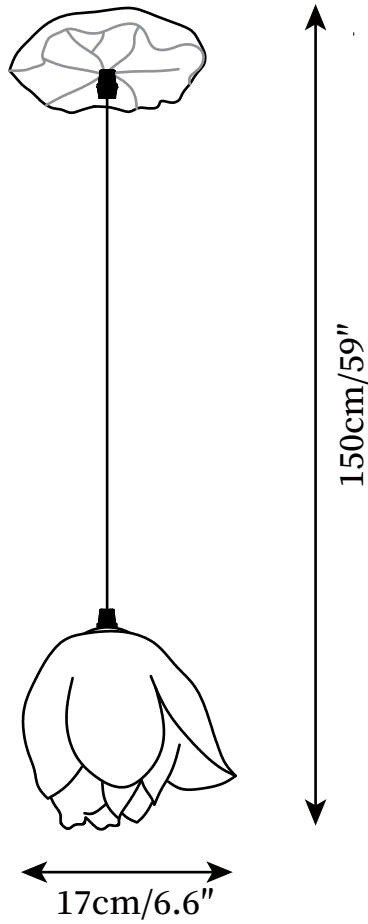

SPECIFICATION SHEET

SPECIFICATION DETAILS

*For custom options, consult factory for details

Fixture Dimensions	D 6.6" x H 59"
Light source	Integrated LED
Wattage	~ 10W
Voltage	AC 110-240V
Dimming	Not supported
CRI(Ra)	90+ CRI
Mounting	Hardwired.
LED Rated Life	30000 hours
Color Temperature	Warm Light (3000K), Neutral Light (4000K), Cool Light (6000K)
Control method	Compatible with common wall switches(not included).
Finishes	Green
Shadow Details	Pink, White
Material	Metal, Resin, Stone Powder
Wire Length	The standard length of the cord is 59" (150 cm), the length is adjustable.

SPECIFICATION SHEET

SPECIFICATION DETAILS

*For custom options, consult factory for details

Fixture Dimensions	D 11.8" x H 59"
Light source	Integrated LED
Wattage	~ 10W
Voltage	AC 110-240V
Dimming	Not supported
CRI(Ra)	90+ CRI
Mounting	Hardwired.
LED Rated Life	30000 hours
Color Temperature	Warm Light (3000K), Neutral Light (4000K), Cool Light (6000K)
Control method	Compatible with common wall switches (not included).
Finishes	Green
Shadow Details	Pink, White
Material	Metal, Resin, Stone Powder
Wire Length	The standard length of the cord is 59" (150 cm), the length is adjustable.

SPECIFICATION SHEET

SPECIFICATION DETAILS

*For custom options, consult factory for details

Fixture Dimensions	D 18.5"
Light source	Integrated LED
Wattage	~ 10W
Voltage	AC 110-240V
Dimming	Not supported
CRI(Ra)	90+ CRI
Mounting	Hardwired.
LED Rated Life	30000 hours
Color Temperature	Warm Light (3000K), Neutral Light (4000K), Cool Light (6000K)
Control method	Compatible with common wall switches(not included).
Finishes	Green
Shadow Details	Pink, White
Material	Metal, Resin, Stone Powder
Wire Length	The standard length of the cord is 59" (150 cm), the length is adjustable.