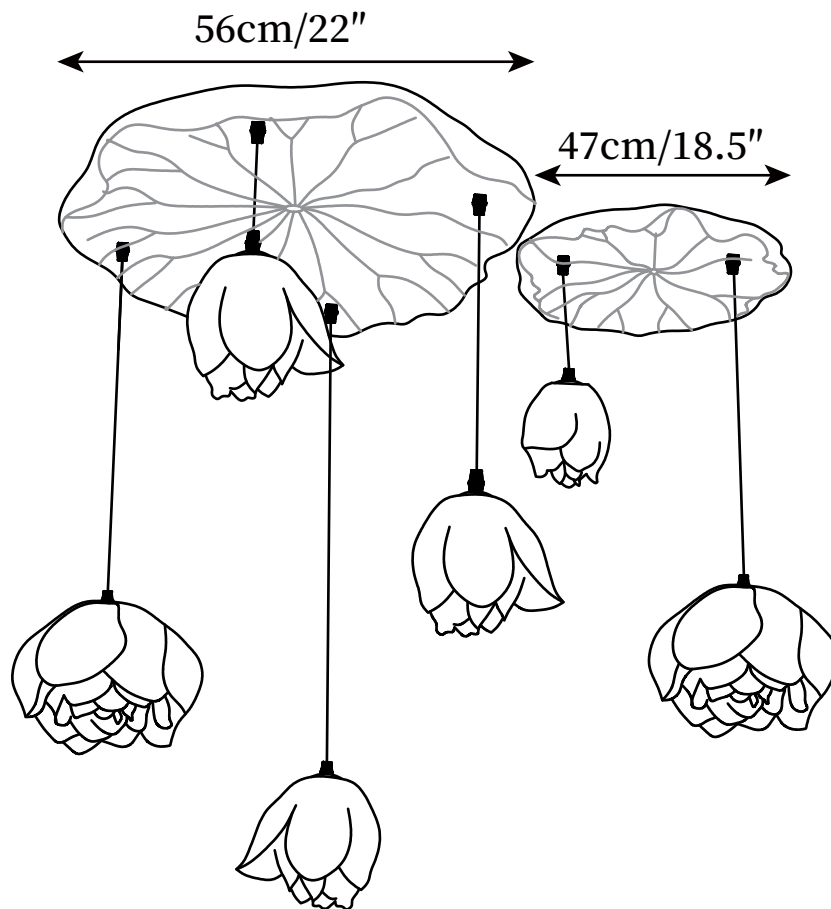

SPECIFICATION SHEET

SPECIFICATION DETAILS

*For custom options, consult factory for details

Fixture Dimensions	D 22"
Light source	Integrated LED
Wattage	~ 10W
Voltage	AC 110-240V
Dimming	Not supported
CRI(Ra)	90+ CRI
Mounting	Hardwired.
LED Rated Life	30000 hours
Color Temperature	Warm Light (3000K), Neutral Light (4000K), Cool Light (6000K)
Control method	Compatible with common wall switches(not included).
Finishes	Green
Shadow Details	Pink, White
Material	Metal, Resin, Stone Powder
Wire Length	The standard length of the cord is 59" (150 cm), the length is adjustable.

SPECIFICATION SHEET

SPECIFICATION DETAILS

*For custom options, consult factory for details

Fixture Dimensions	D 23.6"
Light source	Integrated LED
Wattage	~ 10W
Voltage	AC 110-240V
Dimming	Not supported
CRI(Ra)	90+ CRI
Mounting	Hardwired.
LED Rated Life	30000 hours
Color Temperature	Warm Light (3000K), Neutral Light (4000K), Cool Light (6000K)
Control method	Compatible with common wall switches (not included).
Finishes	Green
Shadow Details	Pink, White
Material	Metal, Resin, Stone Powder
Wire Length	The standard length of the cord is 59" (150 cm), the length is adjustable.

SPECIFICATION SHEET

SPECIFICATION DETAILS

*For custom options, consult factory for details

Fixture Dimensions	D 22" + D 18.5"
Light source	Integrated LED
Wattage	~ 10W
Voltage	AC 110-240V
Dimming	Not supported
CRI(Ra)	90+ CRI
Mounting	Hardwired.
LED Rated Life	30000 hours
Color Temperature	Warm Light (3000K), Neutral Light (4000K), Cool Light (6000K)
Control method	Compatible with common wall switches(not included).
Finishes	Green
Shadow Details	Pink, White
Material	Metal, Resin, Stone Powder
Wire Length	The standard length of the cord is 59" (150 cm), the length is adjustable.