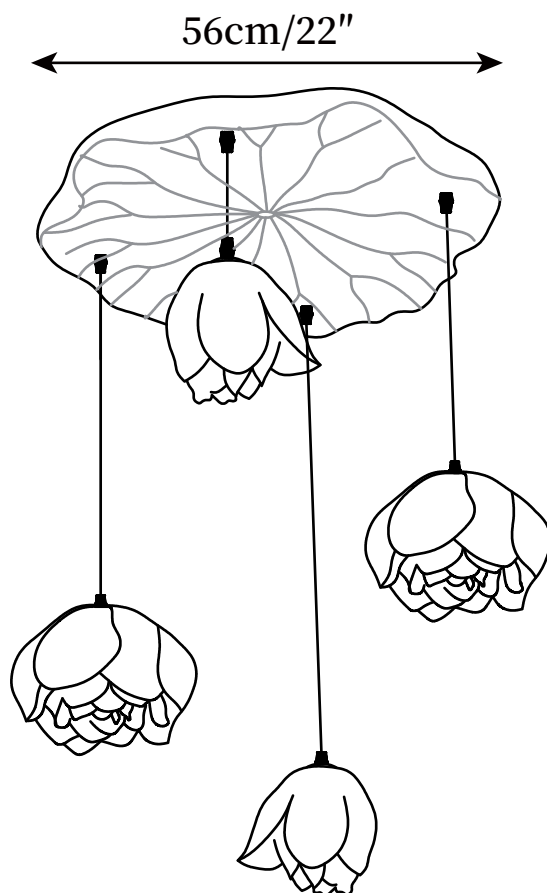

SPECIFICATION SHEET

SPECIFICATION DETAILS

*For custom options, consult factory for details

Fixture Dimensions	D 22"
Light source	Integrated LED
Wattage	~ 10W
Voltage	AC 110-240V
Dimming	Not supported
CRI(Ra)	90+ CRI
Mounting	Hardwired.
LED Rated Life	30000 hours
Color Temperature	Warm Light (3000K), Neutral Light (4000K), Cool Light (6000K)
Control method	Compatible with common wall switches(not included).
Finishes	Green
Shadow Details	Pink, White
Material	Metal, Resin, Stone Powder
Wire Length	The standard length of the cord is 59" (150 cm), the length is adjustable.