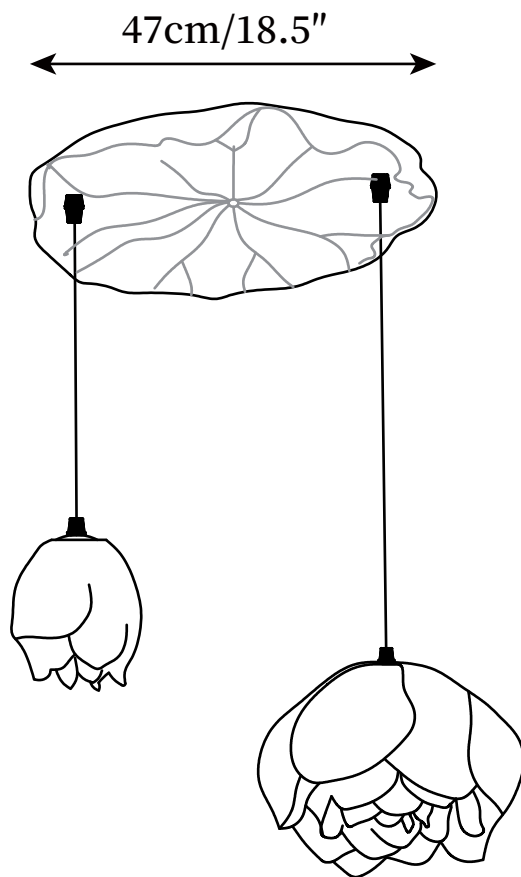

SPECIFICATION SHEET

SPECIFICATION DETAILS

*For custom options, consult factory for details

Fixture Dimensions	D 18.5"
Light source	Integrated LED
Wattage	~ 10W
Voltage	AC 110-240V
Dimming	Not supported
CRI(Ra)	90+ CRI
Mounting	Hardwired.
LED Rated Life	30000 hours
Color Temperature	Warm Light (3000K), Neutral Light (4000K), Cool Light (6000K)
Control method	Compatible with common wall switches (not included).
Finishes	Green
Shadow Details	Pink, White
Material	Metal, Resin, Stone Powder
Wire Length	The standard length of the cord is 59" (150 cm), the length is adjustable.