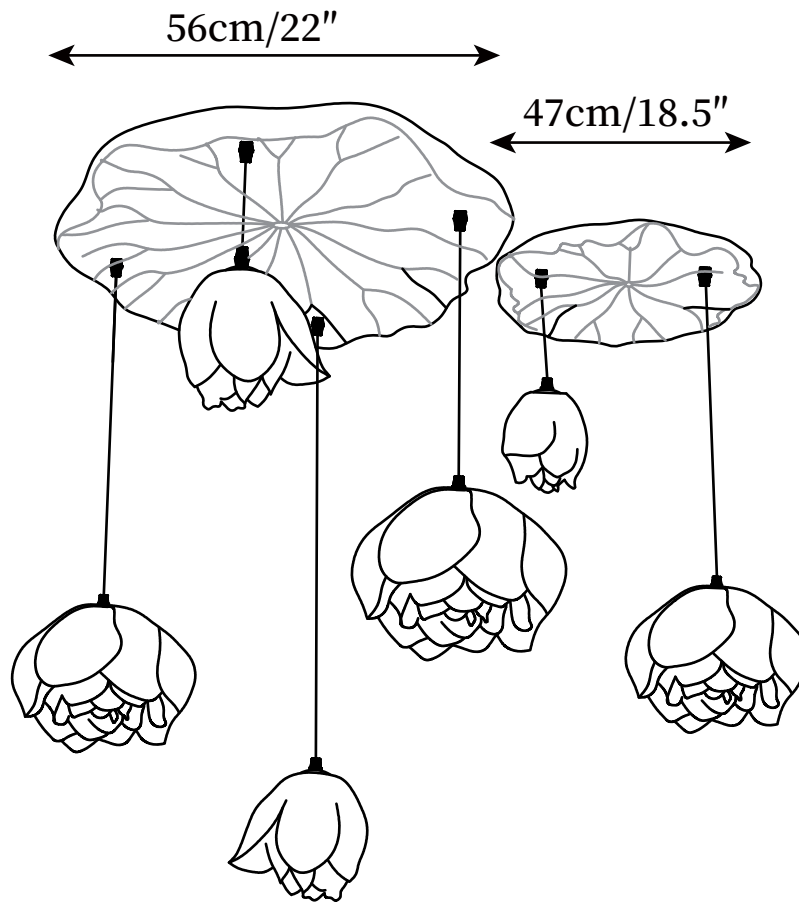

SPECIFICATION SHEET

SPECIFICATION DETAILS

*For custom options, consult factory for details

Fixture Dimensions	D 22" + D 18.5"
Light source	Integrated LED
Wattage	~ 10W
Voltage	AC 110-240V
Dimming	Not supported
CRI(Ra)	90+ CRI
Mounting	Hardwired.
LED Rated Life	30000 hours
Color Temperature	Warm Light (3000K), Neutral Light (4000K), Cool Light (6000K)
Control method	Compatible with common wall switches(not included).
Finishes	Green
Shadow Details	Pink, White
Material	Metal, Resin, Stone Powder
Wire Length	The standard length of the cord is 59" (150 cm), the length is adjustable.
Warranty	2 Years
Certification	Compatible with North America, Saudi Arabia, Europe, Australia Certification