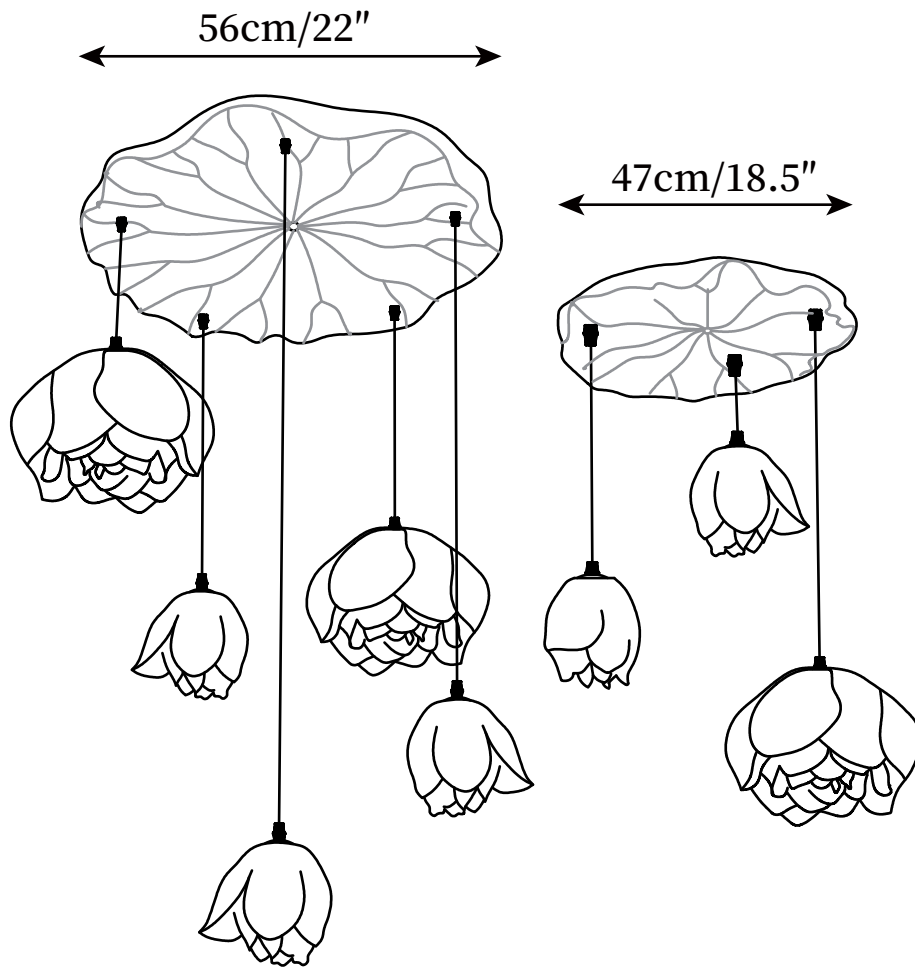

SPECIFICATION SHEET

SPECIFICATION DETAILS

*For custom options, consult factory for details

Fixture Dimensions	D 22" + D 18.5"
Light source	Integrated LED
Wattage	~ 10W
Voltage	AC 110-240V
Dimming	Not supported
CRI(Ra)	90+ CRI
Mounting	Hardwired.
LED Rated Life	30000 hours
Color Temperature	Warm Light (3000K), Neutral Light (4000K), Cool Light (6000K)
Control method	Compatible with common wall switches(not included).
Finishes	Green
Shadow Details	Pink, White
Material	Metal, Resin, Stone Powder
Wire Length	The standard length of the cord is 59" (150 cm), the length is adjustable.

SPECIFICATION SHEET

SPECIFICATION DETAILS

*For custom options, consult factory for details

Fixture Dimensions	D 22" + D 18.5"
Light source	Integrated LED
Wattage	~ 10W
Voltage	AC 110-240V
Dimming	Not supported
CRI(Ra)	90+ CRI
Mounting	Hardwired.
LED Rated Life	30000 hours
Color Temperature	Warm Light (3000K), Neutral Light (4000K), Cool Light (6000K)
Control method	Compatible with common wall switches(not included).
Finishes	Green
Shadow Details	Pink, White
Material	Metal, Resin, Stone Powder
Wire Length	The standard length of the cord is 59" (150 cm), the length is adjustable.
Warranty	2 Years
Certification	Compatible with North America, Saudi Arabia, Europe, Australia Certification

SPECIFICATION SHEET

SPECIFICATION DETAILS

*For custom options, consult factory for details

Fixture Dimensions	D 22" + D 18.5"
Light source	Integrated LED
Wattage	~ 10W
Voltage	AC 110-240V
Dimming	Not supported
CRI(Ra)	90+ CRI
Mounting	Hardwired.
LED Rated Life	30000 hours
Color Temperature	Warm Light (3000K), Neutral Light (4000K), Cool Light (6000K)
Control method	Compatible with common wall switches (not included).
Finishes	Green
Shadow Details	Pink, White
Material	Metal, Resin, Stone Powder
Wire Length	The standard length of the cord is 59" (150 cm), the length is adjustable.