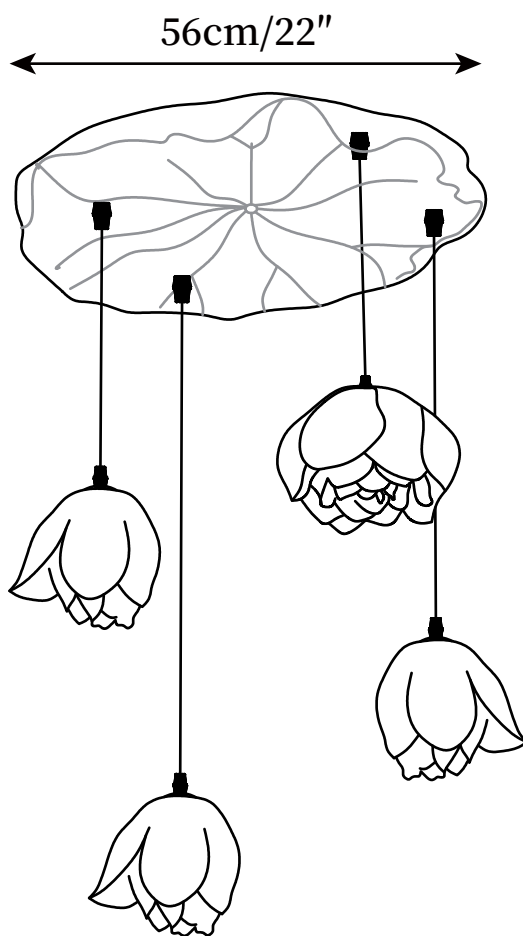

SPECIFICATION SHEET

SPECIFICATION DETAILS

*For custom options, consult factory for details

Fixture Dimensions	D 22"
Light source	Integrated LED
Wattage	~ 10W
Voltage	AC 110-240V
Dimming	Not supported
CRI(Ra)	90+ CRI
Mounting	Hardwired.
LED Rated Life	30000 hours
Color Temperature	Warm Light (3000K), Neutral Light (4000K), Cool Light (6000K)
Control method	Compatible with common wall switches(not included).
Finishes	Green
Shadow Details	Pink, White
Material	Metal, Resin, Stone Powder
Wire Length	The standard length of the cord is 59" (150 cm), the length is adjustable.