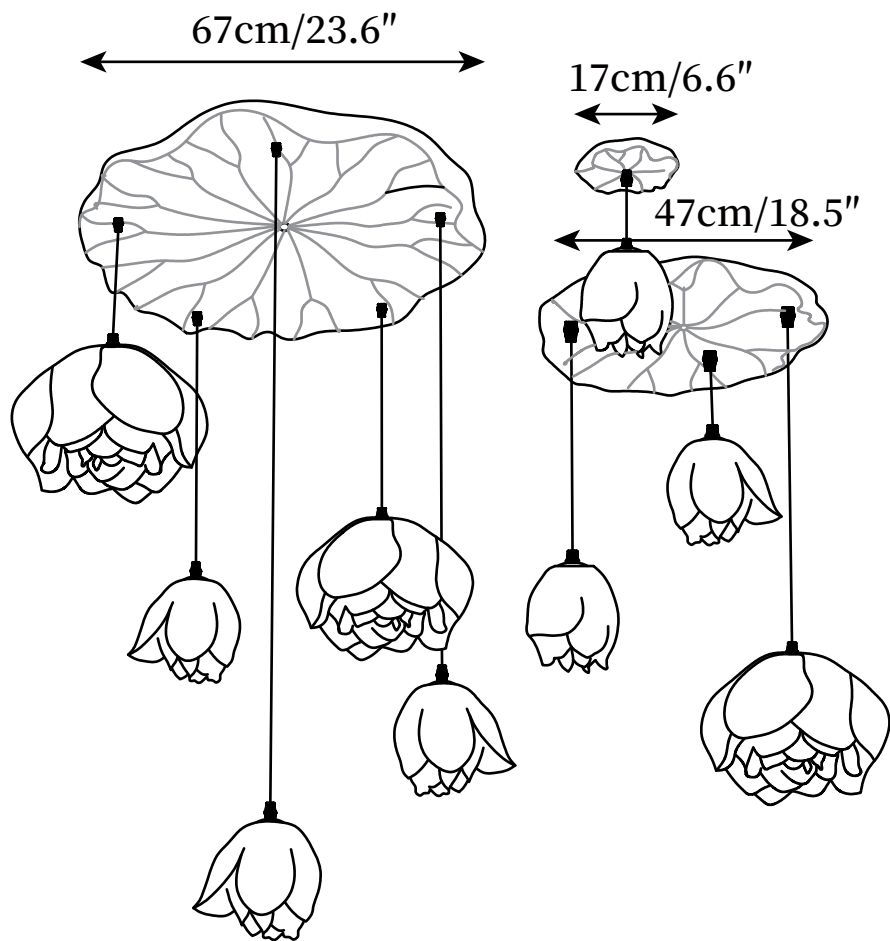

SPECIFICATION SHEET

SPECIFICATION DETAILS

*For custom options, consult factory for details

Fixture Dimensions	D 23.6" + D 18.5" + D 6.6"
Light source	Integrated LED
Wattage	~ 10W
Voltage	AC 110-240V
Dimming	Not supported
CRI(Ra)	90+ CRI
Mounting	Hardwired.
LED Rated Life	30000 hours
Color Temperature	Warm Light (3000K), Neutral Light (4000K), Cool Light (6000K)
Control method	Compatible with common wall switches(not included).
Finishes	Green
Shadow Details	Pink, White
Material	Metal, Resin, Stone Powder
Wire Length	The standard length of the cord is 59" (150 cm), the length is adjustable.