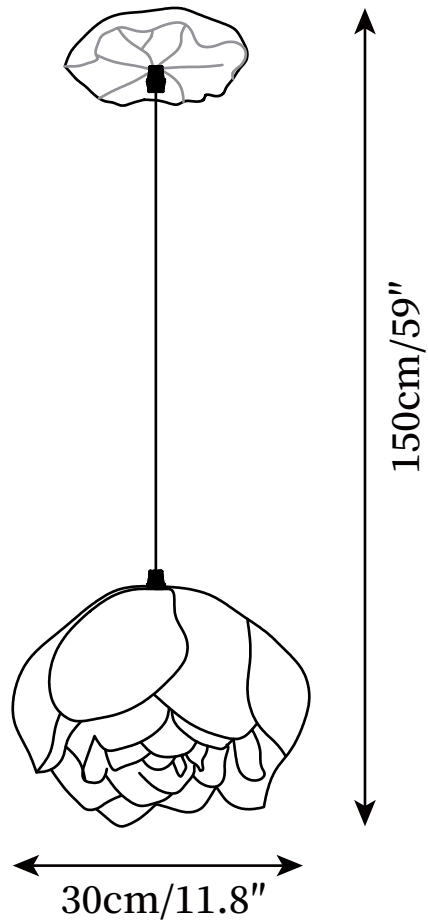

SPECIFICATION SHEET

SPECIFICATION DETAILS

*For custom options, consult factory for details

Fixture Dimensions	D 6.6" x H 59"
Light source	Integrated LED
Wattage	~ 10W
Voltage	AC 110-240V
Dimming	Not supported
CRI(Ra)	90+ CRI
Mounting	Hardwired.
LED Rated Life	30000 hours
Color Temperature	Warm Light (3000K), Neutral Light (4000K), Cool Light (6000K)
Control method	Compatible with common wall switches(not included).
Finishes	Green
Shadow Details	Pink, White
Material	Metal, Resin, Stone Powder
Wire Length	The standard length of the cord is 59" (150 cm), the length is adjustable.

SPECIFICATION SHEET

SPECIFICATION DETAILS

*For custom options, consult factory for details

Fixture Dimensions	D 11.8" x H 59"
Light source	Integrated LED
Wattage	~ 10W
Voltage	AC 110-240V
Dimming	Not supported
CRI(Ra)	90+ CRI
Mounting	Hardwired.
LED Rated Life	30000 hours
Color Temperature	Warm Light (3000K), Neutral Light (4000K), Cool Light (6000K)
Control method	Compatible with common wall switches (not included).
Finishes	Green
Shadow Details	Pink, White
Material	Metal, Resin, Stone Powder
Wire Length	The standard length of the cord is 59" (150 cm), the length is adjustable.

SPECIFICATION SHEET

SPECIFICATION DETAILS

*For custom options, consult factory for details

Fixture Dimensions	D 18.5"
Light source	Integrated LED
Wattage	~ 10W
Voltage	AC 110-240V
Dimming	Not supported
CRI(Ra)	90+ CRI
Mounting	Hardwired.
LED Rated Life	30000 hours
Color Temperature	Warm Light (3000K), Neutral Light (4000K), Cool Light (6000K)
Control method	Compatible with common wall switches(not included).
Finishes	Green
Shadow Details	Pink, White
Material	Metal, Resin, Stone Powder
Wire Length	The standard length of the cord is 59" (150 cm), the length is adjustable.