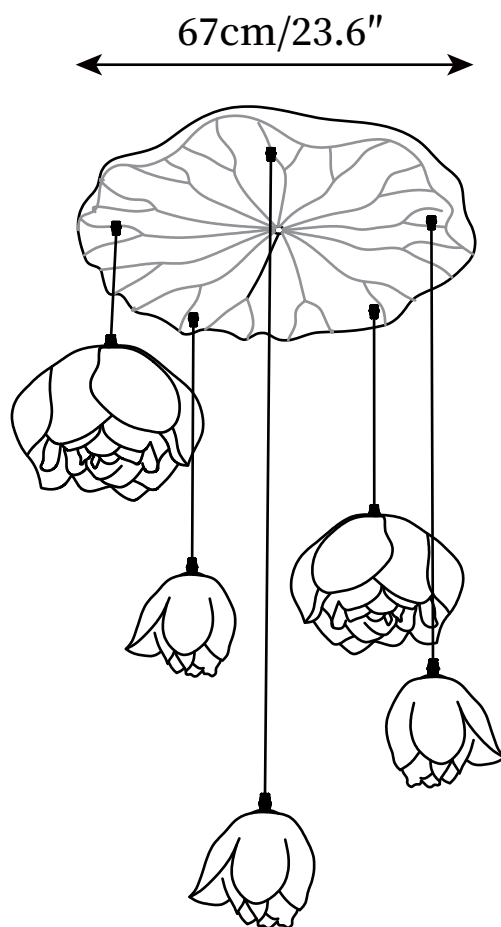

SPECIFICATION SHEET

SPECIFICATION DETAILS

*For custom options, consult factory for details

Fixture Dimensions	D 23.6"
Light source	Integrated LED
Wattage	~ 10W
Voltage	AC 110-240V
Dimming	Not supported
CRI(Ra)	90+ CRI
Mounting	Hardwired.
LED Rated Life	30000 hours
Color Temperature	Warm Light (3000K), Neutral Light (4000K), Cool Light (6000K)
Control method	Compatible with common wall switches (not included).
Finishes	Green
Shadow Details	Pink, White
Material	Metal, Resin, Stone Powder
Wire Length	The standard length of the cord is 59" (150 cm), the length is adjustable.