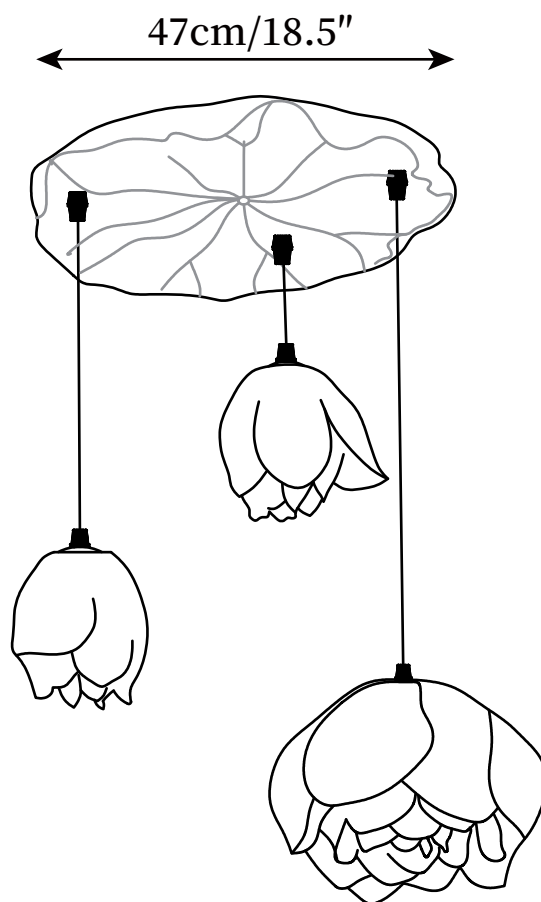

SPECIFICATION SHEET

SPECIFICATION DETAILS

*For custom options, consult factory for details

Fixture Dimensions	D 18.5"
Light source	Integrated LED
Wattage	~ 10W
Voltage	AC 110-240V
Dimming	Not supported
CRI(Ra)	90+ CRI
Mounting	Hardwired.
LED Rated Life	30000 hours
Color Temperature	Warm Light (3000K), Neutral Light (4000K), Cool Light (6000K)
Control method	Compatible with common wall switches(not included).
Finishes	Green
Shadow Details	Pink, White
Material	Metal, Resin, Stone Powder
Wire Length	The standard length of the cord is 59" (150 cm), the length is adjustable.