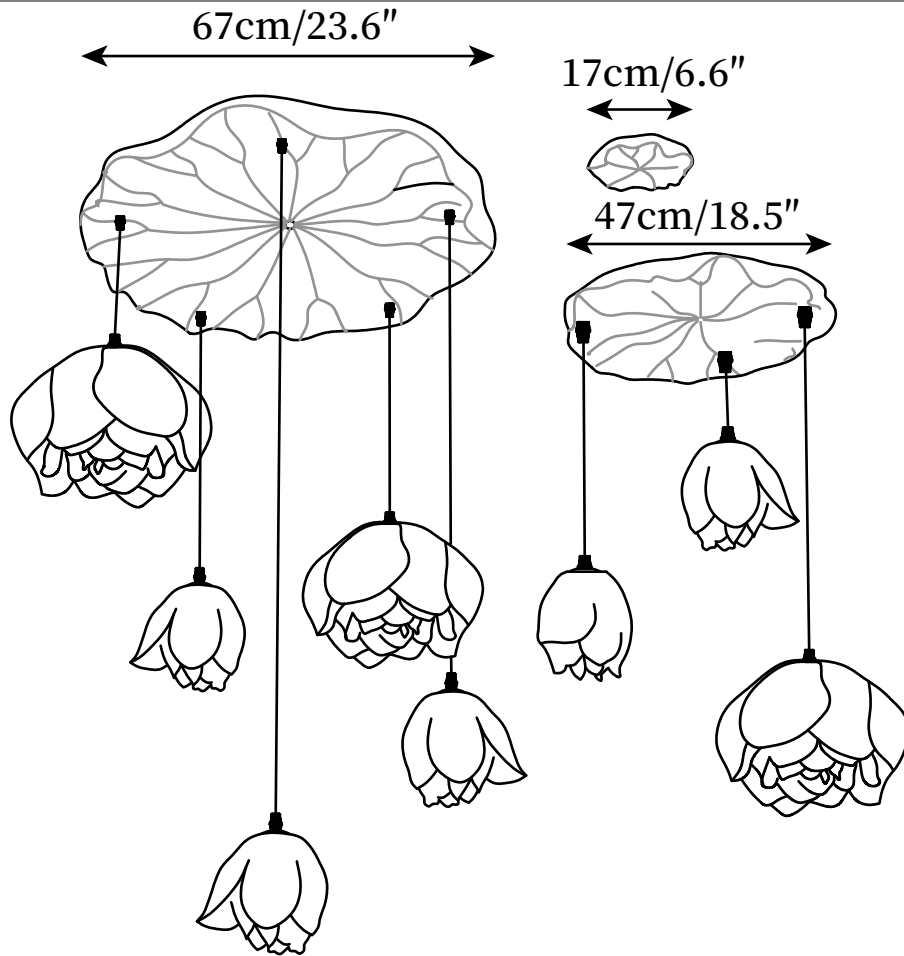

SPECIFICATION SHEET

SPECIFICATION DETAILS

*For custom options, consult factory for details

Fixture Dimensions	D 22" + D 18.5"
Light source	Integrated LED
Wattage	~ 10W
Voltage	AC 110-240V
Dimming	Not supported
CRI(Ra)	90+ CRI
Mounting	Hardwired.
LED Rated Life	30000 hours
Color Temperature	Warm Light (3000K), Neutral Light (4000K), Cool Light (6000K)
Control method	Compatible with common wall switches(not included).
Finishes	Green
Shadow Details	Pink, White
Material	Metal, Resin, Stone Powder
Wire Length	The standard length of the cord is 59" (150 cm), the length is adjustable.

SPECIFICATION SHEET

SPECIFICATION DETAILS

*For custom options, consult factory for details

Fixture Dimensions	D 22" + D 18.5"
Light source	Integrated LED
Wattage	~ 10W
Voltage	AC 110-240V
Dimming	Not supported
CRI(Ra)	90+ CRI
Mounting	Hardwired.
LED Rated Life	30000 hours
Color Temperature	Warm Light (3000K), Neutral Light (4000K), Cool Light (6000K)
Control method	Compatible with common wall switches (not included).
Finishes	Green
Shadow Details	Pink, White
Material	Metal, Resin, Stone Powder
Wire Length	The standard length of the cord is 59" (150 cm), the length is adjustable.

SPECIFICATION SHEET

SPECIFICATION DETAILS

*For custom options, consult factory for details

Fixture Dimensions	D 23.6" + D 18.5" + D 6.6"
Light source	Integrated LED
Wattage	~ 10W
Voltage	AC 110-240V
Dimming	Not supported
CRI(Ra)	90+ CRI
Mounting	Hardwired.
LED Rated Life	30000 hours
Color Temperature	Warm Light (3000K), Neutral Light (4000K), Cool Light (6000K)
Control method	Compatible with common wall switches(not included).
Finishes	Green
Shadow Details	Pink, White
Material	Metal, Resin, Stone Powder
Wire Length	The standard length of the cord is 59" (150 cm), the length is adjustable.