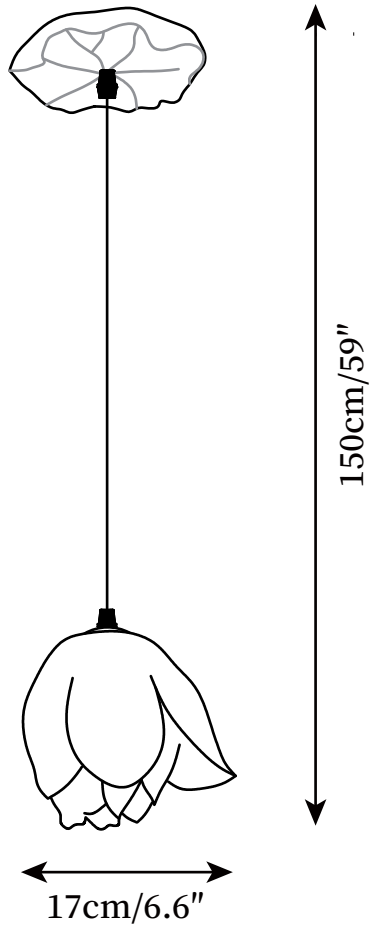

SPECIFICATION SHEET

SPECIFICATION DETAILS

*For custom options, consult factory for details

Fixture Dimensions	D 6.6" x H 59"
Light source	Integrated LED
Wattage	~ 10W
Voltage	AC 110-240V
Dimming	Not supported
CRI(Ra)	90+ CRI
Mounting	Hardwired.
LED Rated Life	30000 hours
Color Temperature	Warm Light (3000K), Neutral Light (4000K), Cool Light (6000K)
Control method	Compatible with common wall switches(not included).
Finishes	Green
Shadow Details	Pink, White
Material	Metal, Resin, Stone Powder
Wire Length	The standard length of the cord is 59" (150 cm), the length is adjustable.

SPECIFICATION SHEET

SPECIFICATION DETAILS

*For custom options, consult factory for details

Fixture Dimensions	D 11.8" x H 59"
Light source	Integrated LED
Wattage	~ 10W
Voltage	AC 110-240V
Dimming	Not supported
CRI(Ra)	90+ CRI
Mounting	Hardwired.
LED Rated Life	30000 hours
Color Temperature	Warm Light (3000K), Neutral Light (4000K), Cool Light (6000K)
Control method	Compatible with common wall switches (not included).
Finishes	Green
Shadow Details	Pink, White
Material	Metal, Resin, Stone Powder
Wire Length	The standard length of the cord is 59" (150 cm), the length is adjustable.

SPECIFICATION SHEET

SPECIFICATION DETAILS

*For custom options, consult factory for details

Fixture Dimensions	D 18.5"
Light source	Integrated LED
Wattage	~ 10W
Voltage	AC 110-240V
Dimming	Not supported
CRI(Ra)	90+ CRI
Mounting	Hardwired.
LED Rated Life	30000 hours
Color Temperature	Warm Light (3000K), Neutral Light (4000K), Cool Light (6000K)
Control method	Compatible with common wall switches(not included).
Finishes	Green
Shadow Details	Pink, White
Material	Metal, Resin, Stone Powder
Wire Length	The standard length of the cord is 59" (150 cm), the length is adjustable.