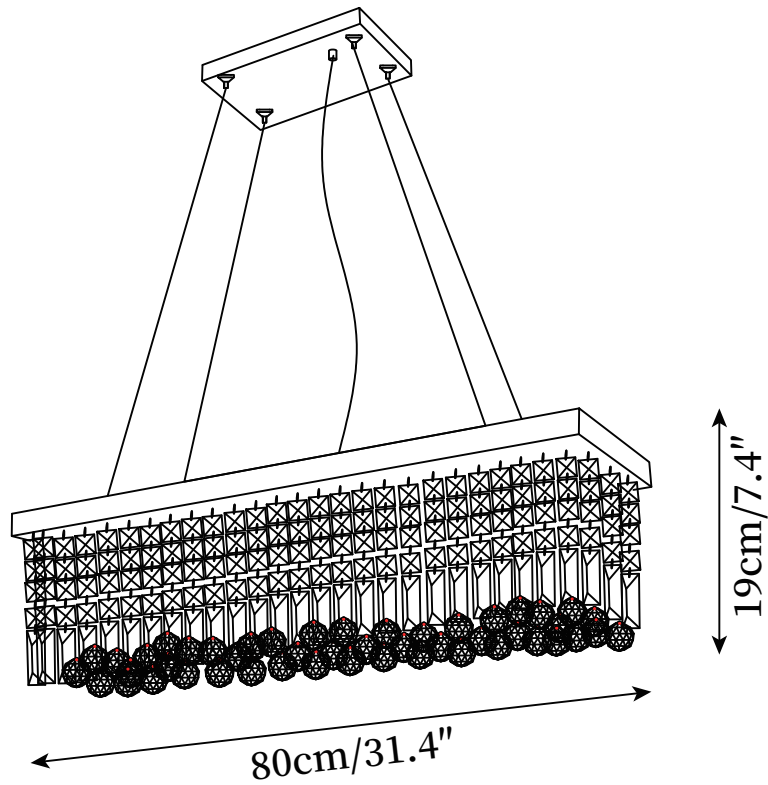

SPECIFICATION SHEET

SPECIFICATION DETAILS

*For custom options, consult factory for details

Fixture Dimensions	L 27.5" x H 7.4"
Light source	E14
Wattage	15W
Voltage	AC 110-240V
Color Temperature	Based on the purchase of light bulbs
CRI(Ra)	80CRI
Mounting	Ceiling
Driver Required	NO
Optional Color Temps	Buy bulbs as needed
LED Rated Life	Based on bulb life (we do not supply bulbs)
Dimming	Dimming is not supported
Finishes	Chrome
Crystal Details	Clear
Material	Stainless steel, Crystal
Rod Length	59"
Rod Type	Black Hanging Wire

SPECIFICATION SHEET

SPECIFICATION DETAILS

*For custom options, consult factory for details

Fixture Dimensions	L 31.4" x H 7.4"
Light source	E14
Wattage	15W
Voltage	AC 110-240V
Color Temperature	Based on the purchase of light bulbs
CRI(Ra)	80CRI
Mounting	Ceiling
Driver Required	NO
Optional Color Temps	Buy bulbs as needed
LED Rated Life	Based on bulb life (we do not supply bulbs)
Dimming	Dimming is not supported
Finishes	Chrome
Crystal Details	Clear
Material	Stainless steel, Crystal
Rod Length	59"
Rod Type	Black Hanging Wire

SPECIFICATION SHEET

SPECIFICATION DETAILS

*For custom options, consult factory for details

Fixture Dimensions	L 39.3" x H 7.4"
Light source	E14
Wattage	15W
Voltage	AC 110-240V
Color Temperature	Based on the purchase of light bulbs
CRI(Ra)	80CRI
Mounting	Ceiling
Driver Required	NO
Optional Color Temps	Buy bulbs as needed
LED Rated Life	Based on bulb life (we do not supply bulbs)
Dimming	Dimming is not supported
Finishes	Chrome
Crystal Details	Clear
Material	Stainless steel, Crystal
Rod Length	59"
Rod Type	Black Hanging Wire