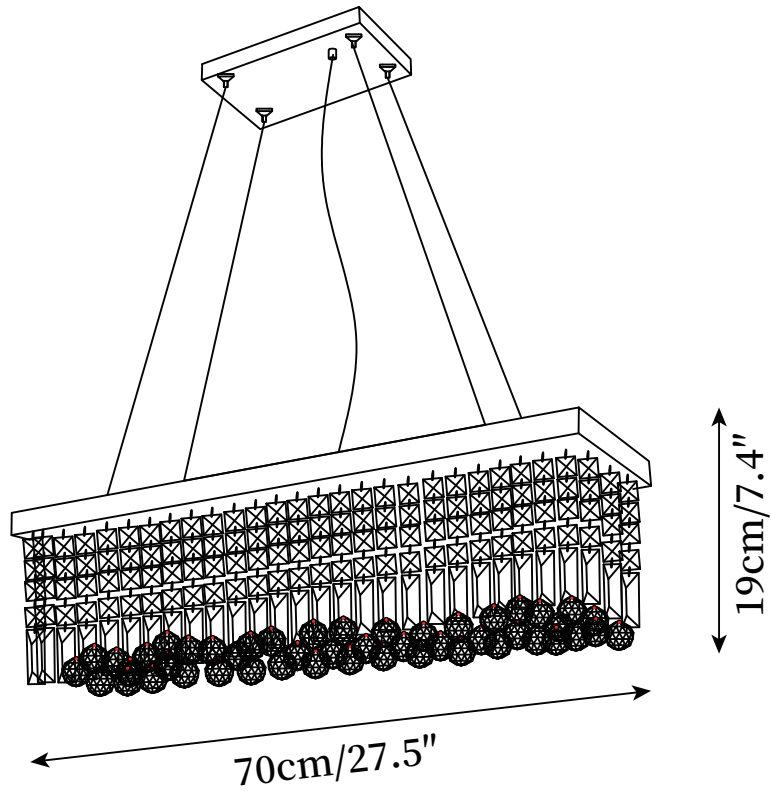

SPECIFICATION SHEET

SPECIFICATION DETAILS

*For custom options, consult factory for details

Fixture Dimensions	L 27.5" x H 7.4"
Light source	E14
Wattage	15W
Voltage	AC 110-240V
Color Temperature	Based on the purchase of light bulbs
CRI(Ra)	80CRI
Mounting	Ceiling
Driver Required	NO
Optional Color Temps	Buy bulbs as needed
LED Rated Life	Based on bulb life (we do not supply bulbs)
Dimming	Dimming is not supported
Finishes	Chrome
Crystal Details	Clear
Material	Stainless steel, Crystal
Rod Length	59"
Rod Type	Black Hanging Wire

SPECIFICATION SHEET

SPECIFICATION DETAILS

*For custom options, consult factory for details

Fixture Dimensions	L 31.4" x H 7.4"
Light source	E14
Wattage	15W
Voltage	AC 110-240V
Color Temperature	Based on the purchase of light bulbs
CRI(Ra)	80CRI
Mounting	Ceiling
Driver Required	NO
Optional Color Temps	Buy bulbs as needed
LED Rated Life	Based on bulb life (we do not supply bulbs)
Dimming	Dimming is not supported
Finishes	Chrome
Crystal Details	Clear
Material	Stainless steel, Crystal
Rod Length	59"
Rod Type	Black Hanging Wire

SPECIFICATION SHEET

SPECIFICATION DETAILS

*For custom options, consult factory for details

Fixture Dimensions	L 39.3" x H 7.4"
Light source	E14
Wattage	15W
Voltage	AC 110-240V
Color Temperature	Based on the purchase of light bulbs
CRI(Ra)	80CRI
Mounting	Ceiling
Driver Required	NO
Optional Color Temps	Buy bulbs as needed
LED Rated Life	Based on bulb life (we do not supply bulbs)
Dimming	Dimming is not supported
Finishes	Chrome
Crystal Details	Clear
Material	Stainless steel, Crystal
Rod Length	59"
Rod Type	Black Hanging Wire