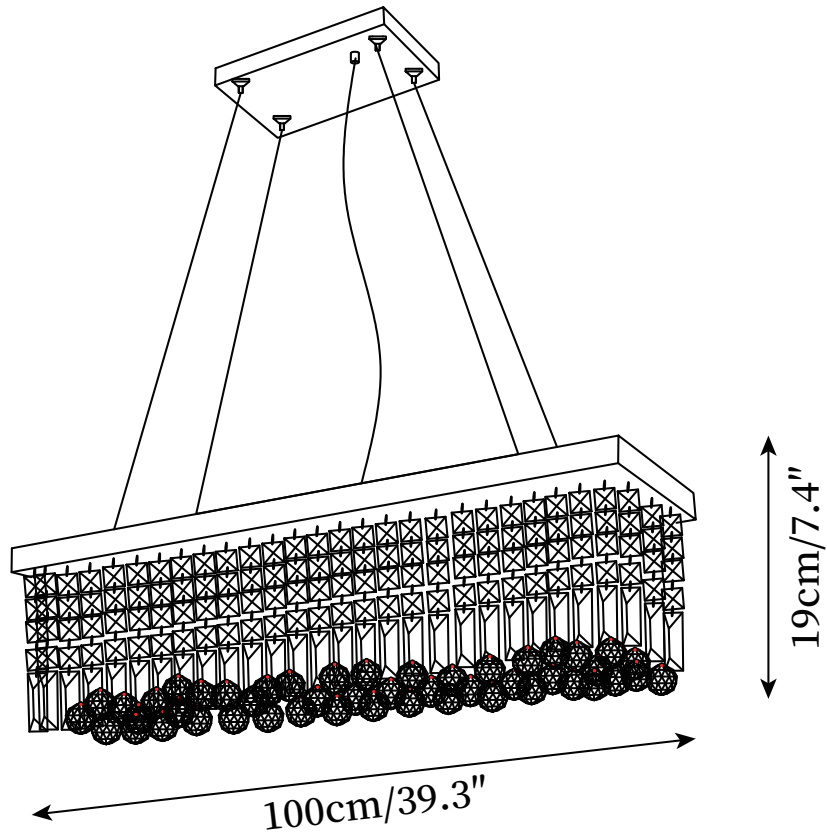

SPECIFICATION SHEET

SPECIFICATION DETAILS

*For custom options, consult factory for details

Fixture Dimensions	L 27.5" x H 7.4"
Light source	E14
Wattage	15W
Voltage	AC 110-240V
Color Temperature	Based on the purchase of light bulbs
CRI(Ra)	80CRI
Mounting	Ceiling
Driver Required	NO
Optional Color Temps	Buy bulbs as needed
LED Rated Life	Based on bulb life (we do not supply bulbs)
Dimming	Dimming is not supported
Finishes	Chrome
Crystal Details	Clear
Material	Stainless steel, Crystal
Rod Length	59"
Rod Type	Black Hanging Wire

SPECIFICATION SHEET

SPECIFICATION DETAILS

*For custom options, consult factory for details

Fixture Dimensions	L 31.4" x H 7.4"
Light source	E14
Wattage	15W
Voltage	AC 110-240V
Color Temperature	Based on the purchase of light bulbs
CRI(Ra)	80CRI
Mounting	Ceiling
Driver Required	NO
Optional Color Temps	Buy bulbs as needed
LED Rated Life	Based on bulb life (we do not supply bulbs)
Dimming	Dimming is not supported
Finishes	Chrome
Crystal Details	Clear
Material	Stainless steel, Crystal
Rod Length	59"
Rod Type	Black Hanging Wire

SPECIFICATION SHEET

SPECIFICATION DETAILS

*For custom options, consult factory for details

Fixture Dimensions	L 39.3" x H 7.4"
Light source	E14
Wattage	15W
Voltage	AC 110-240V
Color Temperature	Based on the purchase of light bulbs
CRI(Ra)	80CRI
Mounting	Ceiling
Driver Required	NO
Optional Color Temps	Buy bulbs as needed
LED Rated Life	Based on bulb life (we do not supply bulbs)
Dimming	Dimming is not supported
Finishes	Chrome
Crystal Details	Clear
Material	Stainless steel, Crystal
Rod Length	59"
Rod Type	Black Hanging Wire