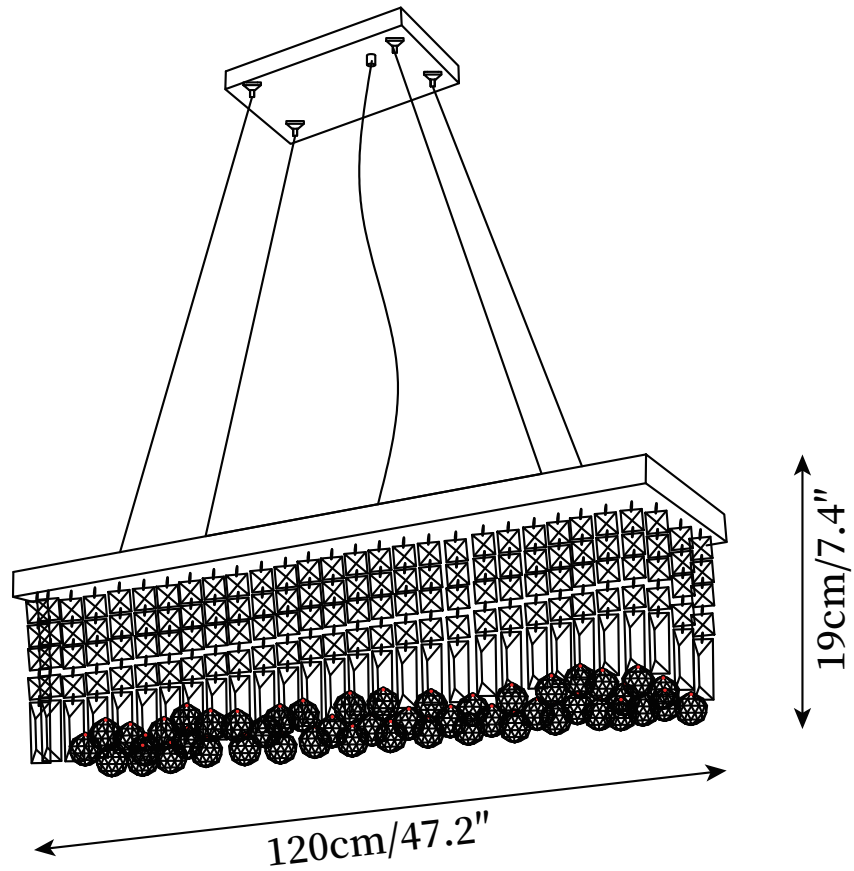

SPECIFICATION SHEET

SPECIFICATION DETAILS

*For custom options, consult factory for details

Fixture Dimensions	L 47.2" x H 7.4"
Light source	E14
Wattage	15W
Voltage	AC 110-240V
Color Temperature	Based on the purchase of light bulbs
CRI(Ra)	80CRI
Mounting	Ceiling
Driver Required	NO
Optional Color Temps	Buy bulbs as needed
LED Rated Life	Based on bulb life (we do not supply bulbs)
Dimming	Dimming is not supported
Finishes	Chrome
Crystal Details	Clear
Material	Stainless steel, Crystal
Rod Length	59"
Rod Type	Black Hanging Wire