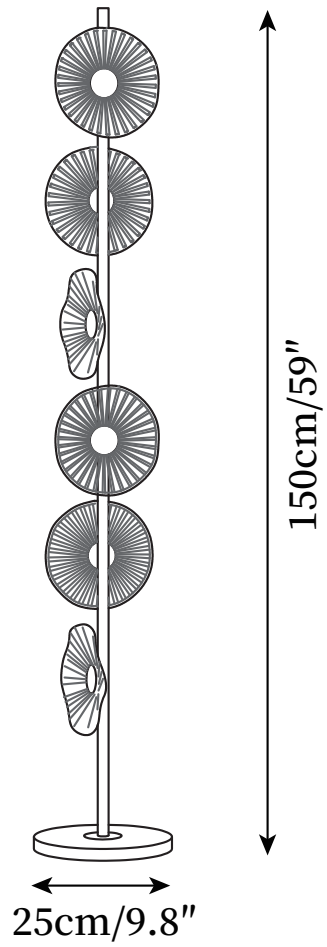

SPECIFICATION SHEET

SPECIFICATION DETAILS

*For custom options, consult factory for details

Fixture Dimensions	D 9.8" x H 59"
Light source	Integrated LED
Wattage	~10W
Voltage	AC 110-240V
Color Temperature	3000K
CRI(Ra)	80CRI
Mounting	Floor
Driver Required	Yes
Optional Color Temps	Warm Light (3000K), Neutral Light (4500K), Cool Light (6000K)
LED Rated Life	30000 hours
Dimming	Dimming is not supported
Finishes	Gold
Shade Details	Clear
Material	Metal, Marble, Acrylic
Wire Length	98.4"
Wire Type	Wire with switch plug