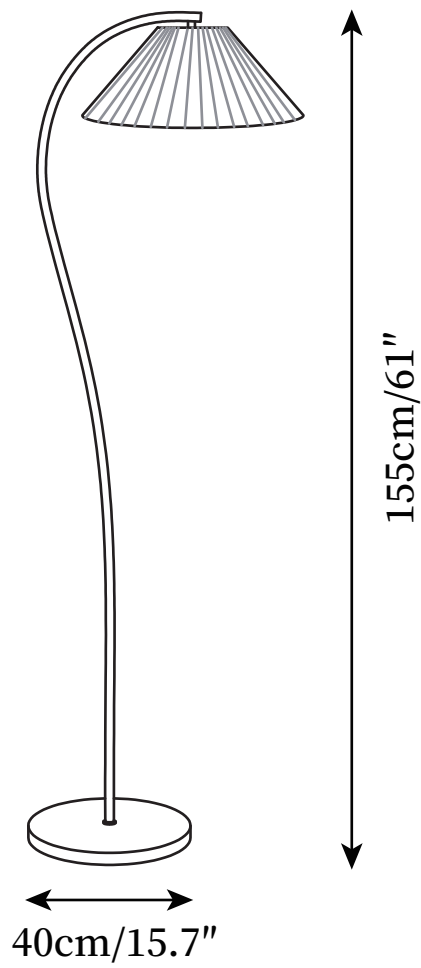

SPECIFICATION SHEET

SPECIFICATION DETAILS

*For custom options, consult factory for details

Fixture Dimensions	D 15.7" x H 61"
Light source	E26 or E27
Wattage	Max 40W
Voltage	AC 110-240V
Color Temperature	Based on the purchase of light bulbs
CRI(Ra)	80CRI
Mounting	Floor
Driver Required	NO
Optional Color Temps	Buy bulbs as needed
LED Rated Life	Based on bulb life (we do not supply bulbs)
Dimming	Dimming is not supported
Finishes	Cream
Shade Details	Light yellow
Material	Metal, Fabric
Wire Length	98.4"
Wire Type	Wire with switch plug