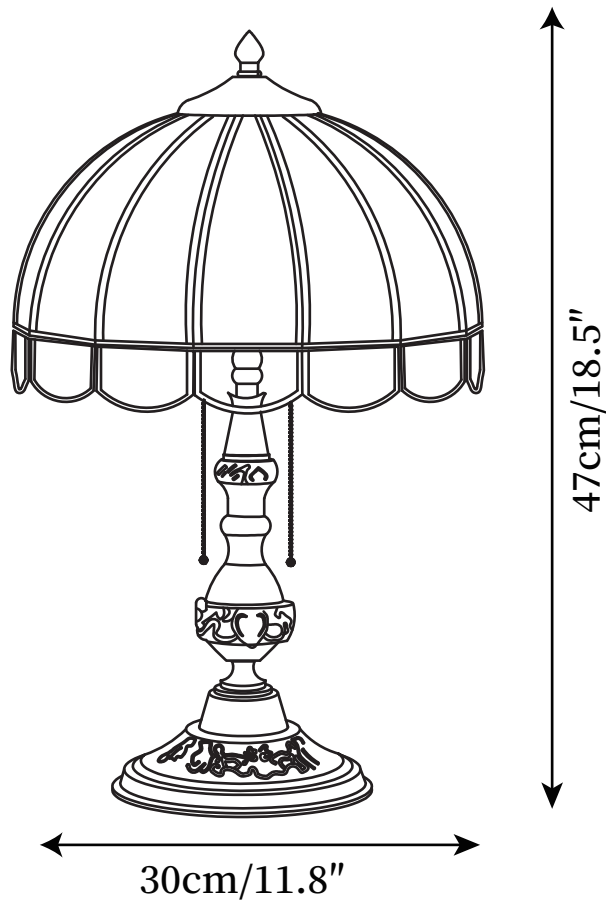

## SPECIFICATION DETAILS

\*For custom options, consult factory for details

<b>Fixture Dimensions</b>	D 11.8" x H 18.5"
<b>Light source</b>	E26 or E27
<b>Wattage</b>	40W
<b>Voltage</b>	AC 110-240V
<b>Color Temperature</b>	Based on the purchase of light bulbs
<b>CRI(Ra)</b>	80CRI
<b>Mounting</b>	Table
<b>Driver Required</b>	NO
<b>Optional Color Temps</b>	Buy bulbs as needed
<b>LED Rated Life</b>	Based on bulb life (we do not supply bulbs)
<b>Dimming</b>	Dimming is not supported
<b>Finishes</b>	Gold
<b>Shade Details</b>	Opaque
<b>Material</b>	Brass, Glass
<b>Wire Length</b>	59"
<b>Wire Type</b>	Wire with switch plug