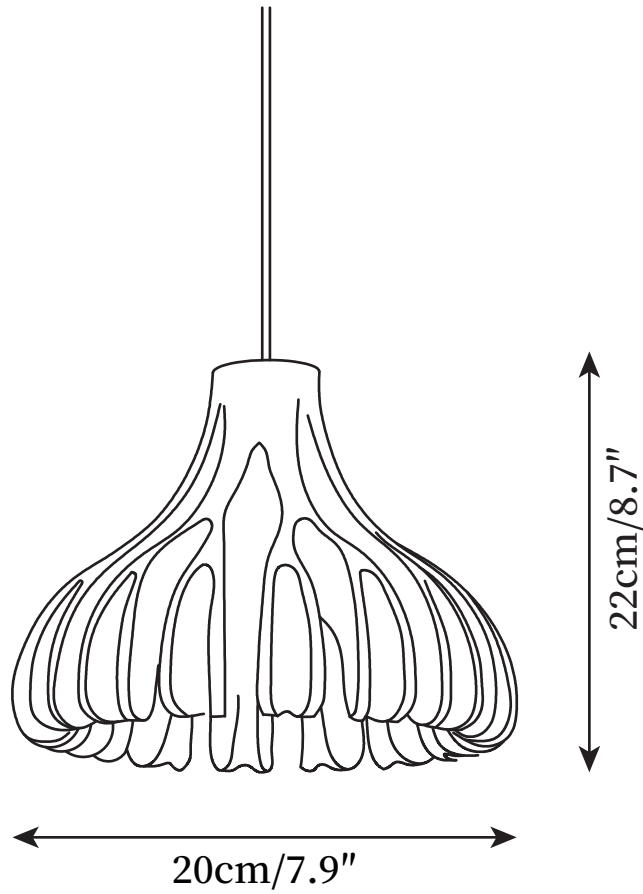

SPECIFICATION SHEET

SPECIFICATION DETAILS

*For custom options, consult factory for details

Fixture Dimensions	D 7.9" x H 8.7"
Light source	E26 or E27
Wattage	Max 40W
Voltage	AC 110-240V
Color Temperature	Based on the purchase of light bulbs
CRI(Ra)	80CRI
Mounting	Ceiling
Driver Required	NO
Optional Color Temps	Buy bulbs as needed
LED Rated Life	Based on bulb life (we do not supply bulbs)
Dimming	Dimming is not supported
Finishes	Yellow, Green, White, Black, Grey
Shade Details	Yellow, Green, White, Black, Grey
Material	Metal, Resin
Wire Length	59"
Wire Type	Black Suspension Wires