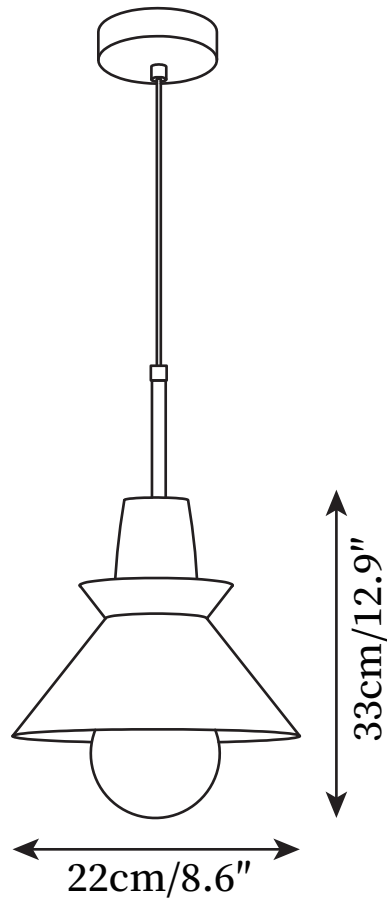

## SPECIFICATION DETAILS

\*For custom options, consult factory for details

<b>Fixture Dimensions</b>	D 8.6" x H 12.9"
<b>Light source</b>	E26 or E27
<b>Wattage</b>	Max 40W
<b>Voltage</b>	AC 110-240V
<b>Color Temperature</b>	Based on the purchase of light bulbs
<b>CRI(Ra)</b>	80CRI
<b>Mounting</b>	Ceiling
<b>Driver Required</b>	NO
<b>Optional Color Temps</b>	Buy bulbs as needed
<b>LED Rated Life</b>	Based on bulb life (we do not supply bulbs)
<b>Dimming</b>	Dimming is not supported
<b>Finishes</b>	Gold, Wood Color
<b>Shade Details</b>	White, Black, Grey, Orange, Space Stone Orange, Space Stone Blue, Space Stone Grey
<b>Material</b>	Metal, Wood, Resin
<b>Wire Length</b>	59"
<b>Wire Type</b>	Black Suspension Wires