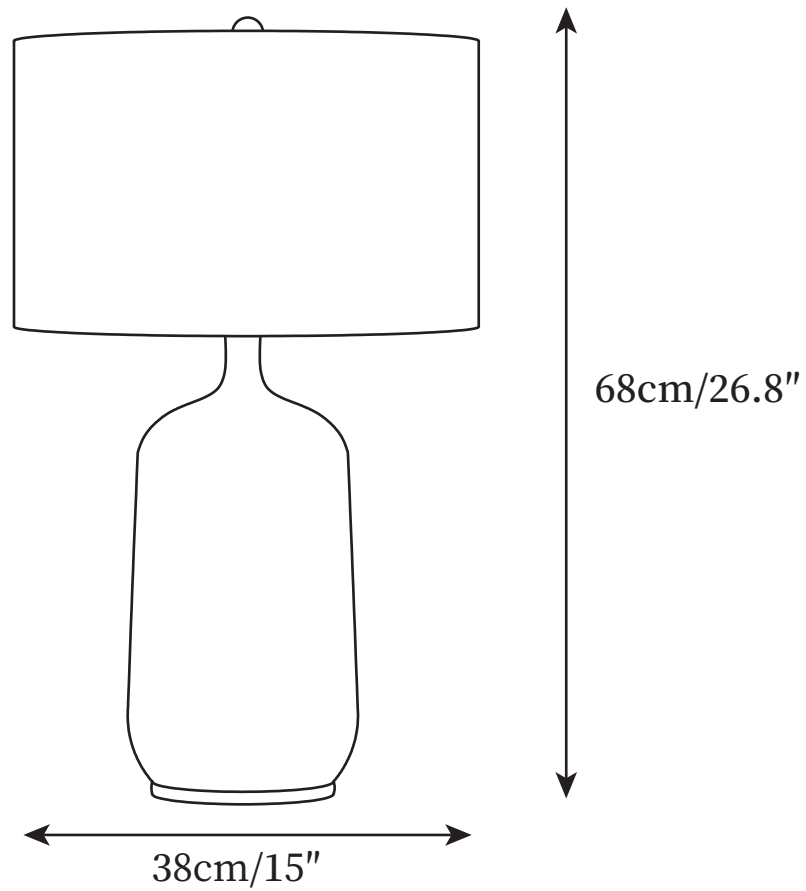

SPECIFICATION SHEET

SPECIFICATION DETAILS

*For custom options, consult factory for details

Fixture Dimensions	D 15" x H 26.8"
Light source	E26 or E27
Wattage	40W
Voltage	AC 110-240V
Color Temperature	Based on the purchase of light bulbs
CRI(Ra)	80CRI
Mounting	Table
Driver Required	NO
Optional Color Temps	Buy bulbs as needed
LED Rated Life	Based on bulb life (we do not supply bulbs)
Dimming	Dimming is not supported
Finishes	Blue, Gold
Shade Details	White
Material	Metal, Fabric, Ceramics
Wire Length	59"
Wire Type	Wire with switch plug