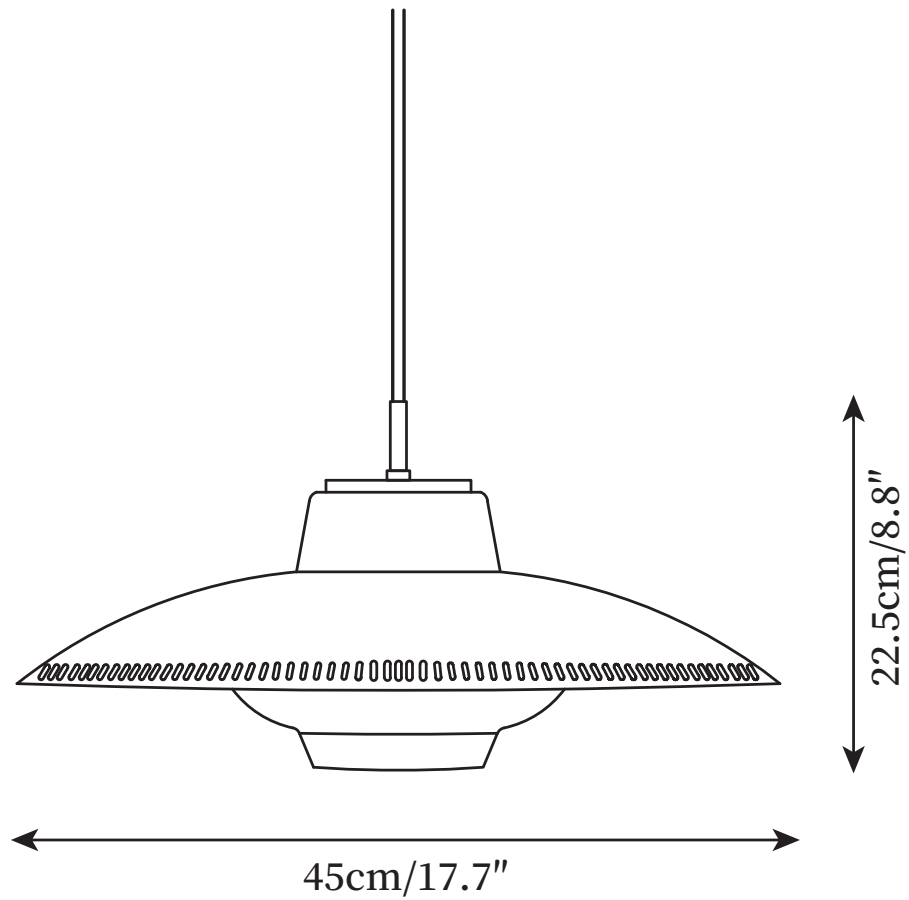

## SPECIFICATION DETAILS

\*For custom options, consult factory for details

<b>Fixture Dimensions</b>	D 17.7" x H 8.8"
<b>Light source</b>	E26 or E27
<b>Wattage</b>	Max 40W
<b>Voltage</b>	AC 110-240V
<b>Color Temperature</b>	Based on the purchase of light bulbs
<b>CRI(Ra)</b>	80CRI
<b>Mounting</b>	Ceiling
<b>Driver Required</b>	NO
<b>Optional Color Temps</b>	Buy bulbs as needed
<b>LED Rated Life</b>	Based on bulb life (we do not supply bulbs)
<b>Dimming</b>	Dimming is not supported
<b>Finishes</b>	Gold
<b>Shade Details</b>	Gray, Red, White, Black
<b>Material</b>	Metal, Glass, Iron
<b>Wire Length</b>	59"
<b>Wire Type</b>	Black Suspension Wires