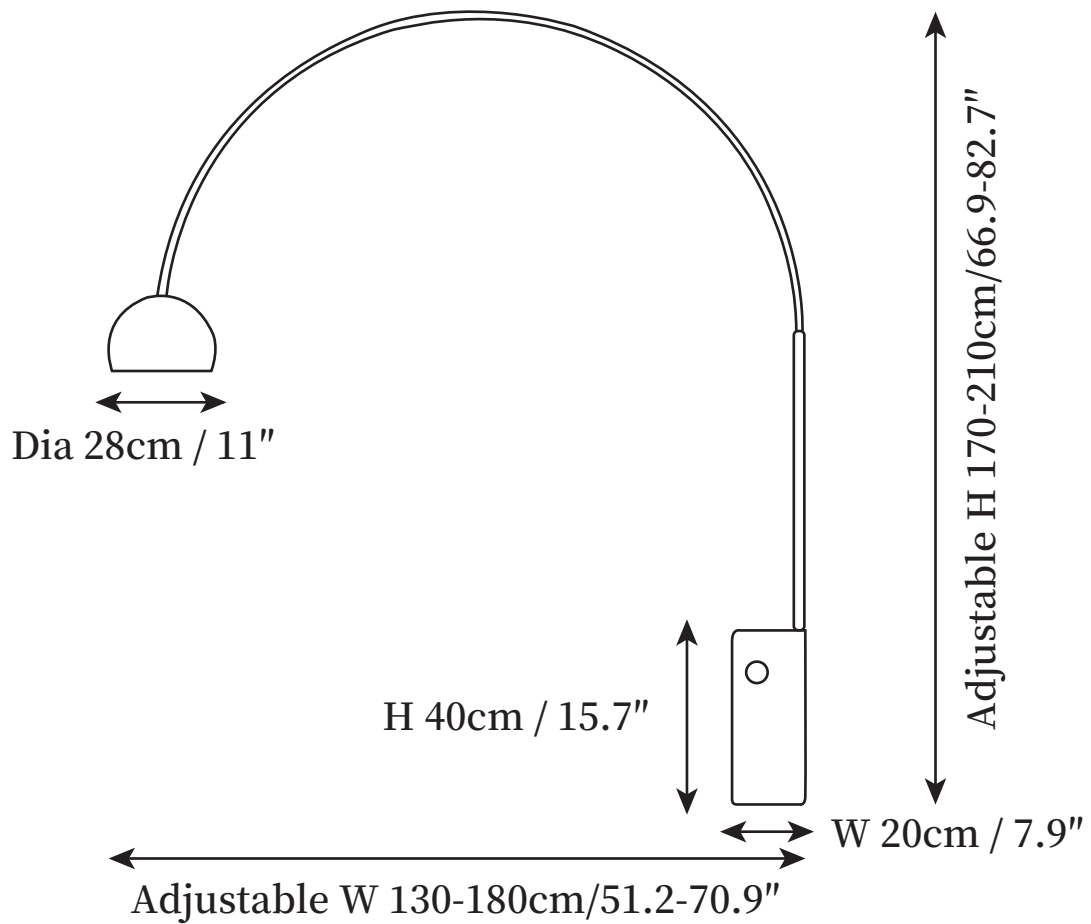

SPECIFICATION SHEET

SPECIFICATION DETAILS

*For custom options, consult factory for details

Fixture Dimensions	W 64.9" x H 74.8"
Light source	E26 or E27
Wattage	Max 40W
Voltage	AC 110-240V
Color Temperature	Based on the purchase of light bulbs
CRI(Ra)	80CRI
Mounting	Floor
Driver Required	NO
Optional Color Temps	Buy bulbs as needed
LED Rated Life	Based on bulb life (we do not supply bulbs)
Dimming	Dimming is not supported
Finishes	Silver, White
Shade Details	Silver
Material	Stainless steel, Marble
Wire Length	98.4"
Wire Type	Wire with switch plug

SPECIFICATION SHEET

SPECIFICATION DETAILS

*For custom options, consult factory for details

Fixture Dimensions	W 70.9" x H 82.7"
Light source	E26 or E27
Wattage	Max 40W
Voltage	AC 110-240V
Color Temperature	Based on the purchase of light bulbs
CRI(Ra)	80CRI
Mounting	Floor
Driver Required	NO
Optional Color Temps	Buy bulbs as needed
LED Rated Life	Based on bulb life (we do not supply bulbs)
Dimming	Dimming is not supported
Finishes	Silver, White
Shade Details	Silver
Material	Stainless steel, Marble
Wire Length	98.4"
Wire Type	Wire with switch plug

SPECIFICATION SHEET

SPECIFICATION DETAILS

*For custom options, consult factory for details

Fixture Dimensions	W 82.7" x H 90.6"
Light source	E26 or E27
Wattage	Max 40W
Voltage	AC 110-240V
Color Temperature	Based on the purchase of light bulbs
CRI(Ra)	80CRI
Mounting	Floor
Driver Required	NO
Optional Color Temps	Buy bulbs as needed
LED Rated Life	Based on bulb life (we do not supply bulbs)
Dimming	Dimming is not supported
Finishes	Silver, White
Shade Details	Silver
Material	Stainless steel, Marble
Wire Length	98.4"
Wire Type	Wire with switch plug