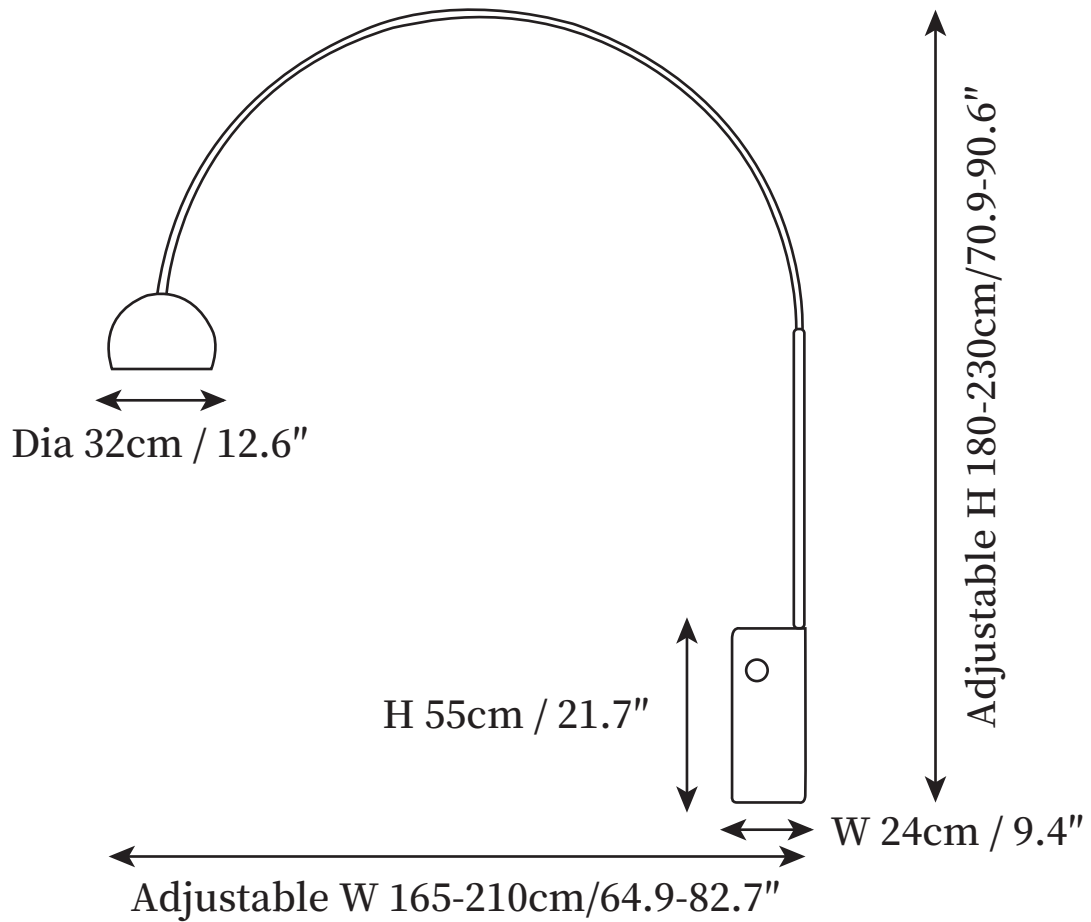

SPECIFICATION SHEET

SPECIFICATION DETAILS

*For custom options, consult factory for details

Fixture Dimensions	W 64.9" x H 74.8"
Light source	E26 or E27
Wattage	Max 40W
Voltage	AC 110-240V
Color Temperature	Based on the purchase of light bulbs
CRI(Ra)	80CRI
Mounting	Floor
Driver Required	NO
Optional Color Temps	Buy bulbs as needed
LED Rated Life	Based on bulb life (we do not supply bulbs)
Dimming	Dimming is not supported
Finishes	Silver, White
Shade Details	Silver
Material	Stainless steel, Marble
Wire Length	98.4"
Wire Type	Wire with switch plug

SPECIFICATION SHEET

SPECIFICATION DETAILS

*For custom options, consult factory for details

Fixture Dimensions	W 70.9" x H 82.7"
Light source	E26 or E27
Wattage	Max 40W
Voltage	AC 110-240V
Color Temperature	Based on the purchase of light bulbs
CRI(Ra)	80CRI
Mounting	Floor
Driver Required	NO
Optional Color Temps	Buy bulbs as needed
LED Rated Life	Based on bulb life (we do not supply bulbs)
Dimming	Dimming is not supported
Finishes	Silver, White
Shade Details	Silver
Material	Stainless steel, Marble
Wire Length	98.4"
Wire Type	Wire with switch plug

SPECIFICATION SHEET

SPECIFICATION DETAILS

*For custom options, consult factory for details

Fixture Dimensions	W 82.7" x H 90.6"
Light source	E26 or E27
Wattage	Max 40W
Voltage	AC 110-240V
Color Temperature	Based on the purchase of light bulbs
CRI(Ra)	80CRI
Mounting	Floor
Driver Required	NO
Optional Color Temps	Buy bulbs as needed
LED Rated Life	Based on bulb life (we do not supply bulbs)
Dimming	Dimming is not supported
Finishes	Silver, White
Shade Details	Silver
Material	Stainless steel, Marble
Wire Length	98.4"
Wire Type	Wire with switch plug