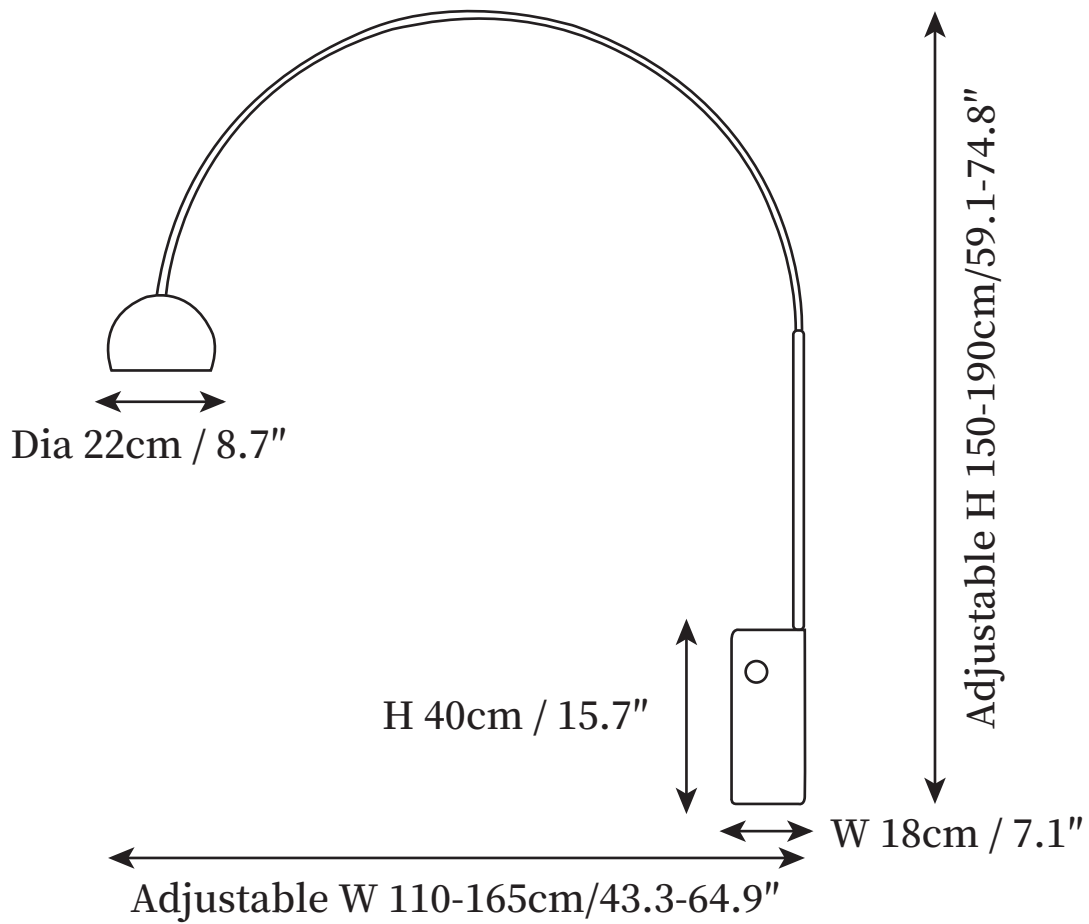

SPECIFICATION SHEET

SPECIFICATION DETAILS

*For custom options, consult factory for details

Fixture Dimensions	W 64.9" x H 74.8"
Light source	E26 or E27
Wattage	Max 40W
Voltage	AC 110-240V
Color Temperature	Based on the purchase of light bulbs
CRI(Ra)	80CRI
Mounting	Floor
Driver Required	NO
Optional Color Temps	Buy bulbs as needed
LED Rated Life	Based on bulb life (we do not supply bulbs)
Dimming	Dimming is not supported
Finishes	Silver, White
Shade Details	Silver
Material	Stainless steel, Marble
Wire Length	98.4"
Wire Type	Wire with switch plug

SPECIFICATION SHEET

SPECIFICATION DETAILS

*For custom options, consult factory for details

Fixture Dimensions	W 70.9" x H 82.7"
Light source	E26 or E27
Wattage	Max 40W
Voltage	AC 110-240V
Color Temperature	Based on the purchase of light bulbs
CRI(Ra)	80CRI
Mounting	Floor
Driver Required	NO
Optional Color Temps	Buy bulbs as needed
LED Rated Life	Based on bulb life (we do not supply bulbs)
Dimming	Dimming is not supported
Finishes	Silver, White
Shade Details	Silver
Material	Stainless steel, Marble
Wire Length	98.4"
Wire Type	Wire with switch plug

SPECIFICATION SHEET

SPECIFICATION DETAILS

*For custom options, consult factory for details

Fixture Dimensions	W 82.7" x H 90.6"
Light source	E26 or E27
Wattage	Max 40W
Voltage	AC 110-240V
Color Temperature	Based on the purchase of light bulbs
CRI(Ra)	80CRI
Mounting	Floor
Driver Required	NO
Optional Color Temps	Buy bulbs as needed
LED Rated Life	Based on bulb life (we do not supply bulbs)
Dimming	Dimming is not supported
Finishes	Silver, White
Shade Details	Silver
Material	Stainless steel, Marble
Wire Length	98.4"
Wire Type	Wire with switch plug