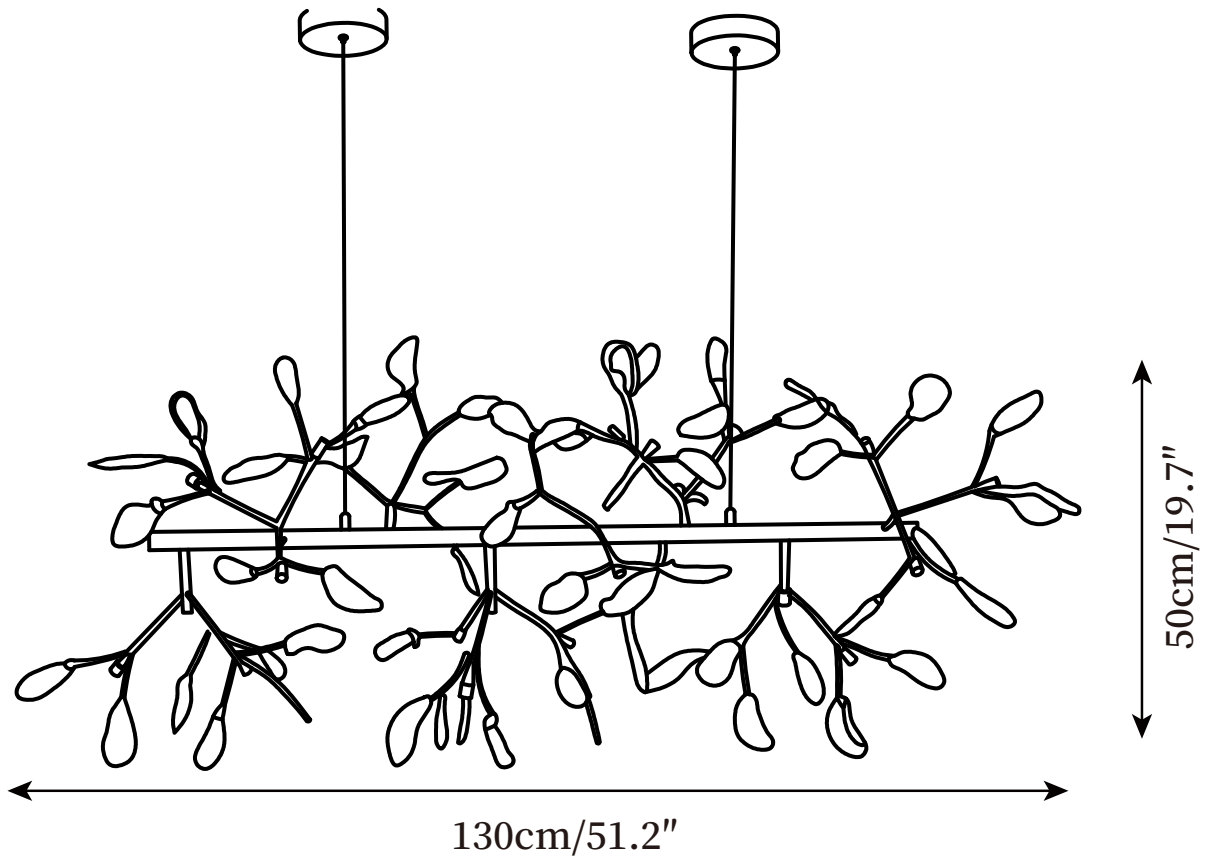

SPECIFICATION SHEET

SPECIFICATION DETAILS

*For custom options, consult factory for details

Fixture Dimensions	L 51.2 X H 19.7"
Light source	G4. (bulb not included).
Wattage	~ 3W incandescent bulb or LED equivalent.
Voltage	AC 110-240V
Mounting	Hardwired.
Dimming	Compatible with dimmable bulbs (bulb not included)
Control method	Compatible with common wall switches (not included)
Finishes	Gold.
Shade Details	Orange, Yellow, Blue, Green, Pink, Purple, and Multicolor.
Material	Metal, Agate, Iron
Wire Length	The standard length of the cord is 59" (150 cm), the length is adjustable.