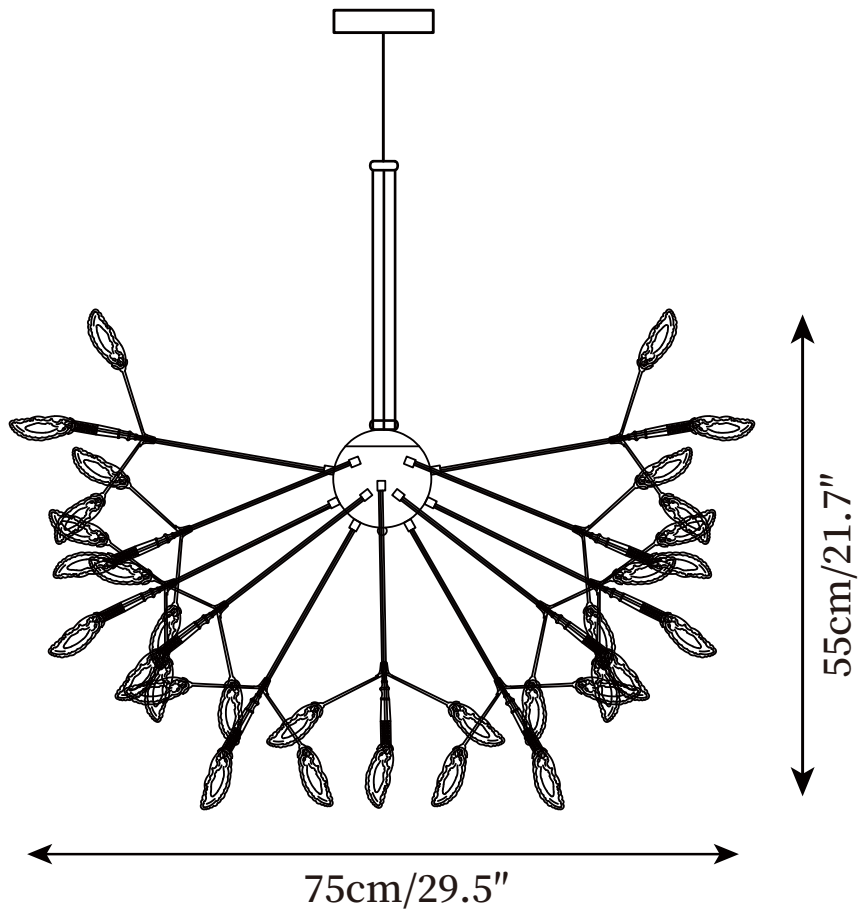

SPECIFICATION SHEET

SPECIFICATION DETAILS

*For custom options, consult factory for details

Fixture Dimensions	D 11.8" x H 11.8"
Light source	G4. (bulb not included).
Wattage	~ 3W incandescent bulb or LED equivalent.
Voltage	AC 110-240V
Mounting	Hardwired.
Dimming	Compatible with dimmable bulbs (bulb not included)
Control method	Compatible with common wall switches (not included)
Finishes	Gold.
Shade Details	Orange, Yellow, Blue, Green, Pink, Purple, and Multicolor.
Material	Metal, Agate, Iron
Wire Length	The standard length of the cord is 59" (150 cm), the length is adjustable.

SPECIFICATION SHEET

SPECIFICATION DETAILS

*For custom options, consult factory for details

Fixture Dimensions	D 23.6" x H 19.7"
Light source	G4. (bulb not included).
Wattage	~ 3W incandescent bulb or LED equivalent.
Voltage	AC 110-240V
Mounting	Hardwired.
Dimming	Compatible with dimmable bulbs (bulb not included)
Control method	Compatible with common wall switches (not included)
Finishes	Gold.
Shade Details	Orange, Yellow, Blue, Green, Pink, Purple, and Multicolor.
Material	Metal, Agate, Iron
Wire Length	The standard length of the cord is 59" (150 cm), the length is adjustable.

SPECIFICATION SHEET

SPECIFICATION DETAILS

*For custom options, consult factory for details

Fixture Dimensions	D 29.5" X H 21.7"
Light source	G4. (bulb not included).
Wattage	~ 3W incandescent bulb or LED equivalent.
Voltage	AC 110-240V
Mounting	Hardwired.
Dimming	Compatible with dimmable bulbs (bulb not included)
Control method	Compatible with common wall switches(not included)
Finishes	Gold.
Shade Details	Orange, Yellow, Blue, Green, Pink, Purple, and Multicolor.
Material	Metal, Agate, Iron
Wire Length	The standard length of the cord is 59" (150 cm), the length is adjustable.