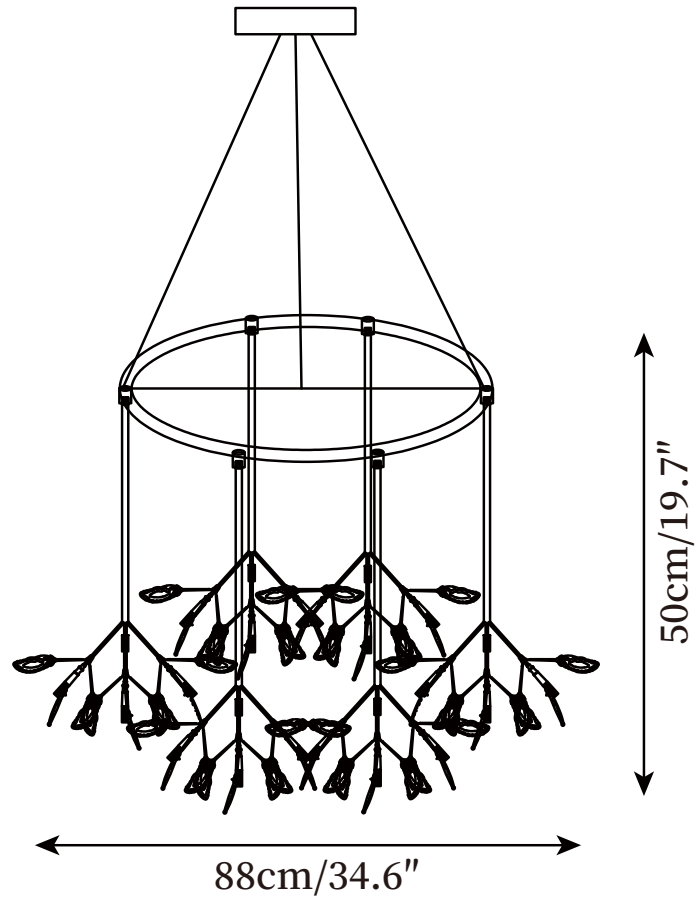

SPECIFICATION SHEET

SPECIFICATION DETAILS

*For custom options, consult factory for details

Fixture Dimensions	D 23.6" x H 19.7"
Light source	G4. (bulb not included).
Wattage	~ 3W incandescent bulb or LED equivalent.
Voltage	AC 110-240V
Mounting	Hardwired.
Dimming	Compatible with dimmable bulbs (bulb not included)
Control method	Compatible with common wall switches (not included)
Finishes	Gold.
Shade Details	Orange, Yellow, Blue, Green, Pink, Purple, and Multicolor.
Material	Metal, Agate, Iron
Wire Length	The standard length of the cord is 59" (150 cm), the length is adjustable.

SPECIFICATION SHEET

SPECIFICATION DETAILS

*For custom options, consult factory for details

Fixture Dimensions	D 29.5" X H 21.7"
Light source	G4. (bulb not included).
Wattage	~ 3W incandescent bulb or LED equivalent.
Voltage	AC 110-240V
Mounting	Hardwired.
Dimming	Compatible with dimmable bulbs (bulb not included)
Control method	Compatible with common wall switches(not included)
Finishes	Gold.
Shade Details	Orange, Yellow, Blue, Green, Pink, Purple, and Multicolor.
Material	Metal, Agate, Iron
Wire Length	The standard length of the cord is 59" (150 cm), the length is adjustable.

SPECIFICATION SHEET

SPECIFICATION DETAILS

*For custom options, consult factory for details

Fixture Dimensions	D 34.6" X H 19.7"
Light source	G4. (bulb not included).
Wattage	~ 3W incandescent bulb or LED equivalent.
Voltage	AC 110-240V
Mounting	Hardwired.
Dimming	Compatible with dimmable bulbs (bulb not included)
Control method	Compatible with common wall switches(not included)
Finishes	Gold.
Shade Details	Orange, Yellow, Blue, Green, Pink, Purple, and Multicolor.
Material	Metal, Agate, Iron
Wire Length	The standard length of the cord is 59" (150 cm), the length is adjustable.