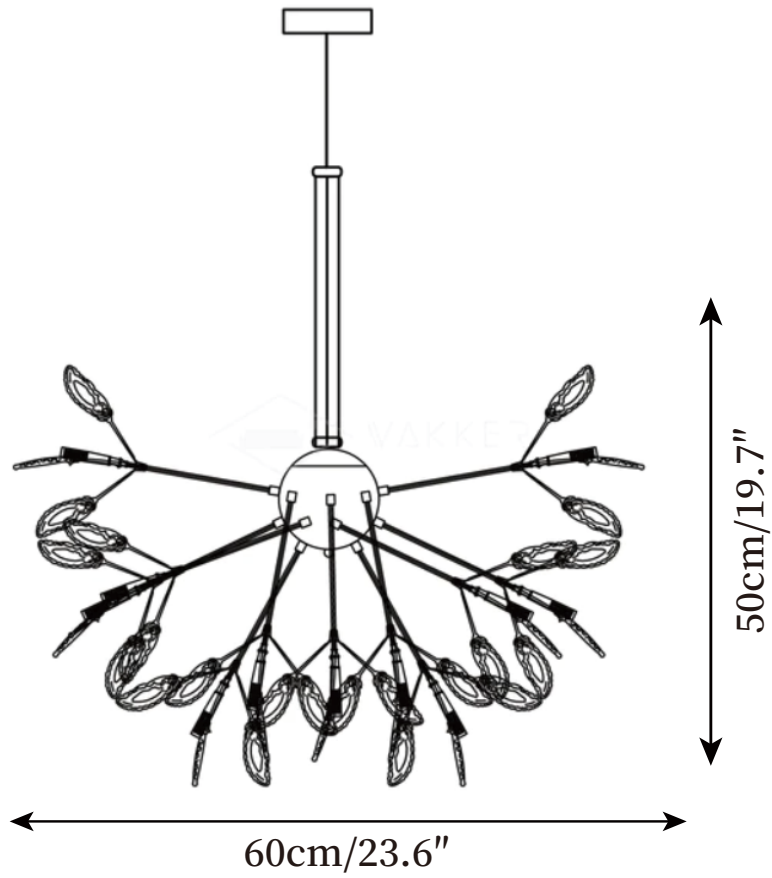

SPECIFICATION SHEET

SPECIFICATION DETAILS

*For custom options, consult factory for details

Fixture Dimensions	D 11.8" x H 11.8"
Light source	G4. (bulb not included).
Wattage	~ 3W incandescent bulb or LED equivalent.
Voltage	AC 110-240V
Mounting	Hardwired.
Dimming	Compatible with dimmable bulbs (bulb not included)
Control method	Compatible with common wall switches (not included)
Finishes	Gold.
Shade Details	Orange, Yellow, Blue, Green, Pink, Purple, and Multicolor.
Material	Metal, Agate, Iron
Wire Length	The standard length of the cord is 59" (150 cm), the length is adjustable.

SPECIFICATION SHEET

SPECIFICATION DETAILS

*For custom options, consult factory for details

Fixture Dimensions	D 23.6" x H 19.7"
Light source	G4. (bulb not included).
Wattage	~ 3W incandescent bulb or LED equivalent.
Voltage	AC 110-240V
Mounting	Hardwired.
Dimming	Compatible with dimmable bulbs (bulb not included)
Control method	Compatible with common wall switches (not included)
Finishes	Gold.
Shade Details	Orange, Yellow, Blue, Green, Pink, Purple, and Multicolor.
Material	Metal, Agate, Iron
Wire Length	The standard length of the cord is 59" (150 cm), the length is adjustable.

SPECIFICATION SHEET

SPECIFICATION DETAILS

*For custom options, consult factory for details

Fixture Dimensions	D 29.5" X H 21.7"
Light source	G4. (bulb not included).
Wattage	~ 3W incandescent bulb or LED equivalent.
Voltage	AC 110-240V
Mounting	Hardwired.
Dimming	Compatible with dimmable bulbs (bulb not included)
Control method	Compatible with common wall switches(not included)
Finishes	Gold.
Shade Details	Orange, Yellow, Blue, Green, Pink, Purple, and Multicolor.
Material	Metal, Agate, Iron
Wire Length	The standard length of the cord is 59" (150 cm), the length is adjustable.