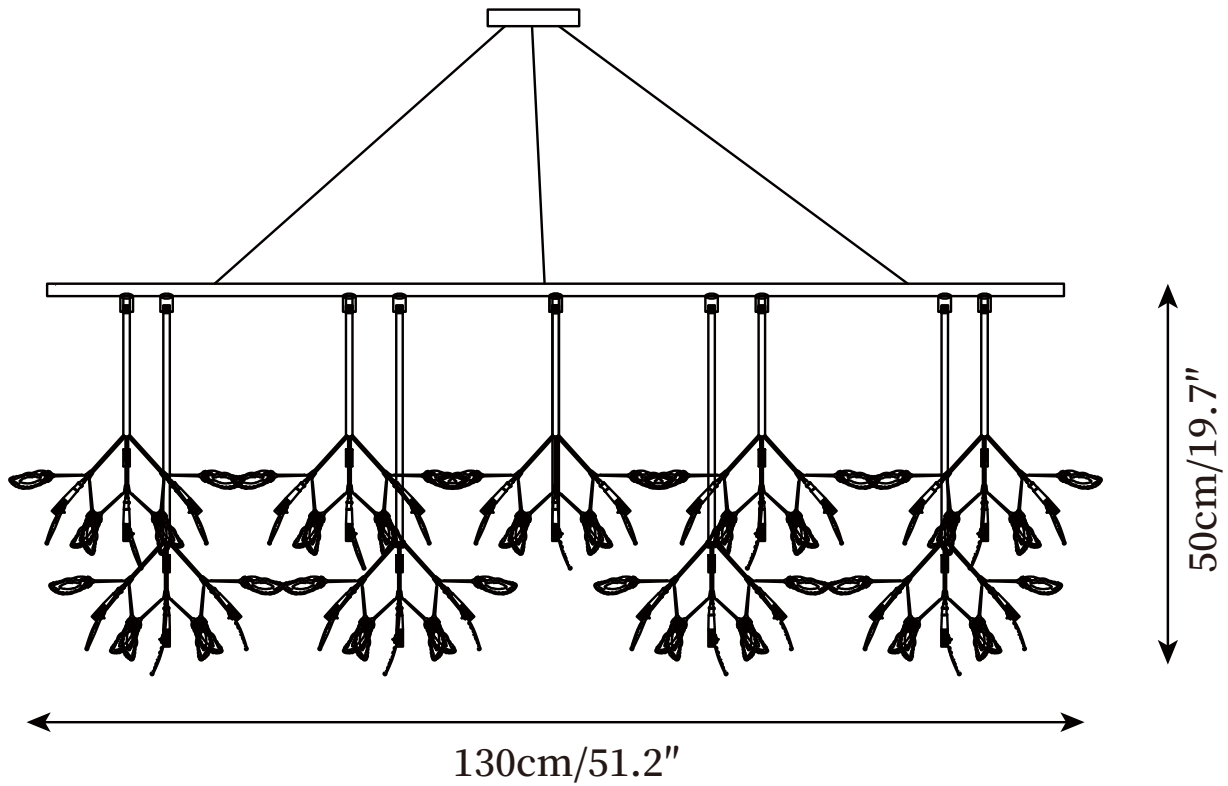

SPECIFICATION SHEET

SPECIFICATION DETAILS

*For custom options, consult factory for details

Fixture Dimensions	D 34.6" X H 19.7"
Light source	G4. (bulb not included).
Wattage	~ 3W incandescent bulb or LED equivalent.
Voltage	AC 110-240V
Mounting	Hardwired.
Dimming	Compatible with dimmable bulbs (bulb not included)
Control method	Compatible with common wall switches(not included)
Finishes	Gold.
Shade Details	Orange, Yellow, Blue, Green, Pink, Purple, and Multicolor.
Material	Metal, Agate, Iron
Wire Length	The standard length of the cord is 59" (150 cm), the length is adjustable.

SPECIFICATION SHEET

SPECIFICATION DETAILS

*For custom options, consult factory for details

Fixture Dimensions	L 35.8" X H 9"
Light source	G4. (bulb not included).
Wattage	~ 3W incandescent bulb or LED equivalent.
Voltage	AC 110-240V
Mounting	Hardwired.
Dimming	Compatible with dimmable bulbs (bulb not included)
Control method	Compatible with common wall switches (not included)
Finishes	Gold.
Shade Details	Orange, Yellow, Blue, Green, Pink, Purple, and Multicolor.
Material	Metal, Agate, Iron
Wire Length	The standard length of the cord is 59" (150 cm), the length is adjustable.

SPECIFICATION SHEET

SPECIFICATION DETAILS

*For custom options, consult factory for details

Fixture Dimensions	L 51.2 X H 19.7"
Light source	G4. (bulb not included).
Wattage	~ 3W incandescent bulb or LED equivalent.
Voltage	AC 110-240V
Mounting	Hardwired.
Dimming	Compatible with dimmable bulbs (bulb not included)
Control method	Compatible with common wall switches (not included)
Finishes	Gold.
Shade Details	Orange, Yellow, Blue, Green, Pink, Purple, and Multicolor.
Material	Metal, Agate, Iron
Wire Length	The standard length of the cord is 59" (150 cm), the length is adjustable.