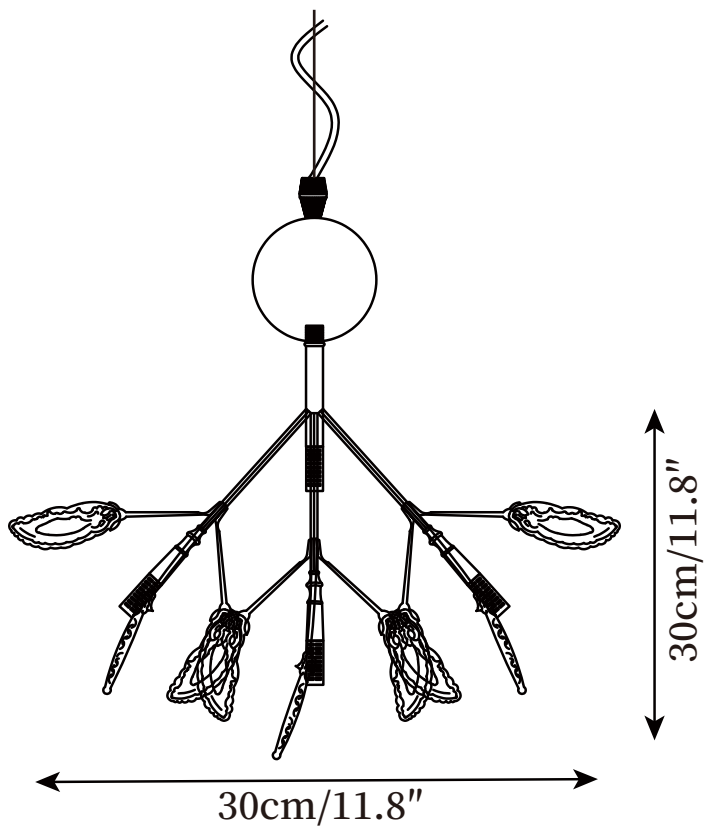

SPECIFICATION SHEET

SPECIFICATION DETAILS

*For custom options, consult factory for details

Fixture Dimensions	D 11.8" x H 11.8"
Light source	G4. (bulb not included).
Wattage	~ 3W incandescent bulb or LED equivalent.
Voltage	AC 110-240V
Mounting	Hardwired.
Dimming	Compatible with dimmable bulbs (bulb not included)
Control method	Compatible with common wall switches (not included)
Finishes	Gold.
Shade Details	Orange, Yellow, Blue, Green, Pink, Purple, and Multicolor.
Material	Metal, Agate, Iron
Wire Length	The standard length of the cord is 59" (150 cm), the length is adjustable.

SPECIFICATION SHEET

SPECIFICATION DETAILS

*For custom options, consult factory for details

Fixture Dimensions	D 23.6" x H 19.7"
Light source	G4. (bulb not included).
Wattage	~ 3W incandescent bulb or LED equivalent.
Voltage	AC 110-240V
Mounting	Hardwired.
Dimming	Compatible with dimmable bulbs (bulb not included)
Control method	Compatible with common wall switches (not included)
Finishes	Gold.
Shade Details	Orange, Yellow, Blue, Green, Pink, Purple, and Multicolor.
Material	Metal, Agate, Iron
Wire Length	The standard length of the cord is 59" (150 cm), the length is adjustable.

SPECIFICATION SHEET

SPECIFICATION DETAILS

*For custom options, consult factory for details

Fixture Dimensions	D 29.5" X H 21.7"
Light source	G4. (bulb not included).
Wattage	~ 3W incandescent bulb or LED equivalent.
Voltage	AC 110-240V
Mounting	Hardwired.
Dimming	Compatible with dimmable bulbs (bulb not included)
Control method	Compatible with common wall switches(not included)
Finishes	Gold.
Shade Details	Orange, Yellow, Blue, Green, Pink, Purple, and Multicolor.
Material	Metal, Agate, Iron
Wire Length	The standard length of the cord is 59" (150 cm), the length is adjustable.