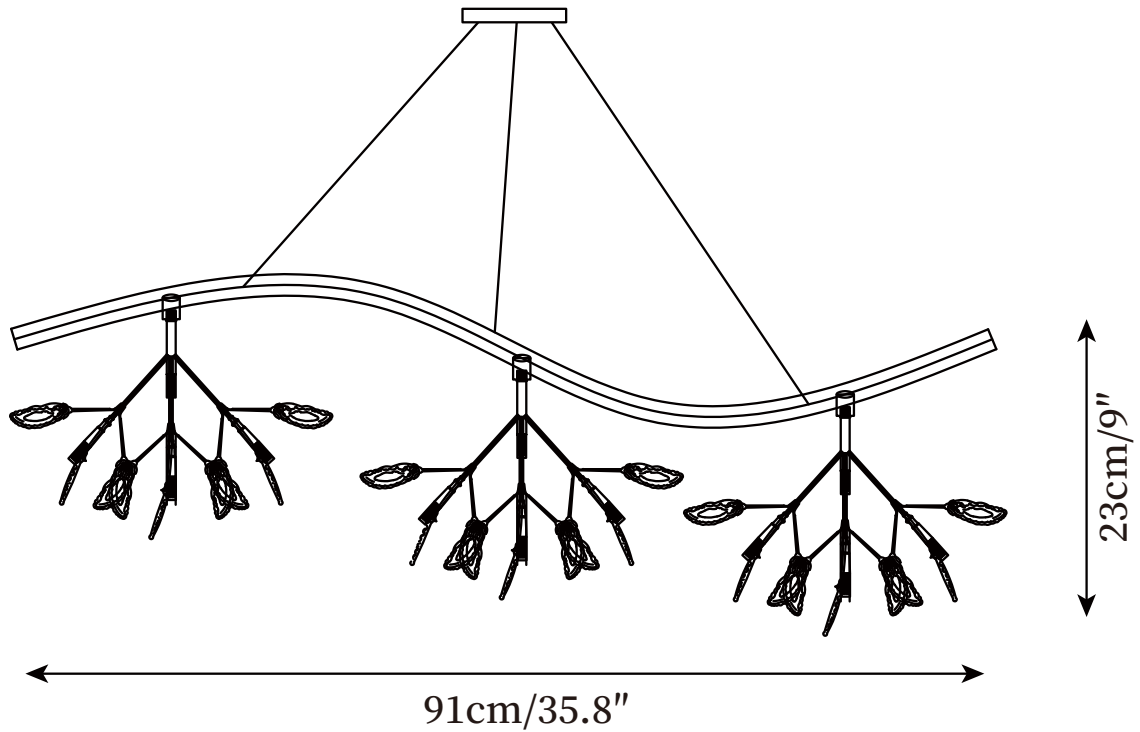

SPECIFICATION SHEET

SPECIFICATION DETAILS

*For custom options, consult factory for details

Fixture Dimensions	D 29.5" X H 21.7"
Light source	G4. (bulb not included).
Wattage	~ 3W incandescent bulb or LED equivalent.
Voltage	AC 110-240V
Mounting	Hardwired.
Dimming	Compatible with dimmable bulbs (bulb not included)
Control method	Compatible with common wall switches(not included)
Finishes	Gold.
Shade Details	Orange, Yellow, Blue, Green, Pink, Purple, and Multicolor.
Material	Metal, Agate, Iron
Wire Length	The standard length of the cord is 59" (150 cm), the length is adjustable.

SPECIFICATION SHEET

SPECIFICATION DETAILS

*For custom options, consult factory for details

Fixture Dimensions	D 34.6" X H 19.7"
Light source	G4. (bulb not included).
Wattage	~ 3W incandescent bulb or LED equivalent.
Voltage	AC 110-240V
Mounting	Hardwired.
Dimming	Compatible with dimmable bulbs (bulb not included)
Control method	Compatible with common wall switches(not included)
Finishes	Gold.
Shade Details	Orange, Yellow, Blue, Green, Pink, Purple, and Multicolor.
Material	Metal, Agate, Iron
Wire Length	The standard length of the cord is 59" (150 cm), the length is adjustable.

SPECIFICATION SHEET

SPECIFICATION DETAILS

*For custom options, consult factory for details

Fixture Dimensions	L 35.8" X H 9"
Light source	G4. (bulb not included).
Wattage	~ 3W incandescent bulb or LED equivalent.
Voltage	AC 110-240V
Mounting	Hardwired.
Dimming	Compatible with dimmable bulbs (bulb not included)
Control method	Compatible with common wall switches (not included)
Finishes	Gold.
Shade Details	Orange, Yellow, Blue, Green, Pink, Purple, and Multicolor.
Material	Metal, Agate, Iron
Wire Length	The standard length of the cord is 59" (150 cm), the length is adjustable.