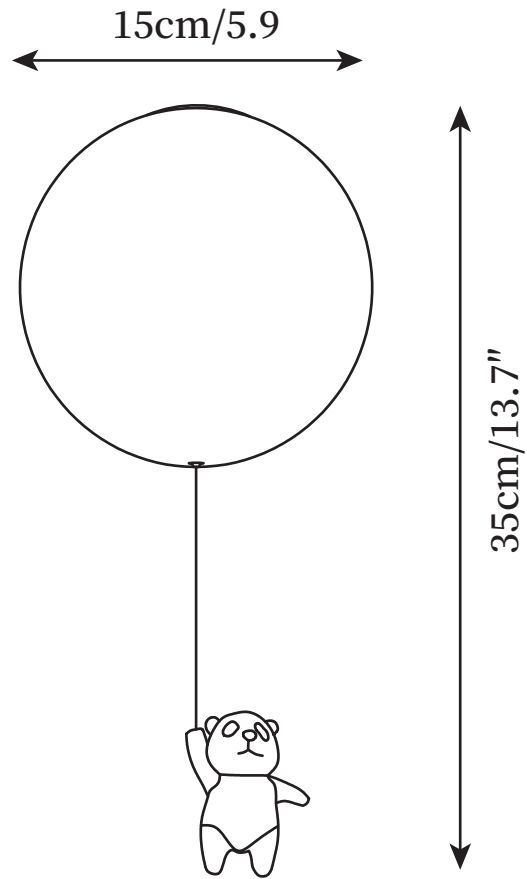

## SPECIFICATION DETAILS

\*For custom options, consult factory for details

<b>Fixture Dimensions</b>	D 5.9" x H 13.7"
<b>Light source</b>	G9
<b>Wattage</b>	5W
<b>Voltage</b>	AC 110-240V
<b>Color Temperature</b>	Based on the purchase of light bulbs
<b>CRI(Ra)</b>	80CRI
<b>Mounting</b>	Ceiling
<b>Driver Required</b>	No
<b>Optional Color Temps</b>	Buy bulbs as needed
<b>LED Rated Life</b>	Based on bulb life (we do not supply bulbs)
<b>Dimming</b>	Dimming is not supported
<b>Finishes</b>	Black, White
<b>Shade Details</b>	White
<b>Material</b>	Polyester Mixture, Glass, iron
<b>Wire Length</b>	No
<b>Wire Type</b>	No

## SPECIFICATION DETAILS

\*For custom options, consult factory for details

<b>Fixture Dimensions</b>	D 7.8" x H 17.7"
<b>Light source</b>	G9
<b>Wattage</b>	5W
<b>Voltage</b>	AC 110-240V
<b>Color Temperature</b>	Based on the purchase of light bulbs
<b>CRI(Ra)</b>	80CRI
<b>Mounting</b>	Ceiling
<b>Driver Required</b>	No
<b>Optional Color Temps</b>	Buy bulbs as needed
<b>LED Rated Life</b>	Based on bulb life (we do not supply bulbs)
<b>Dimming</b>	Dimming is not supported
<b>Finishes</b>	Black, White
<b>Shade Details</b>	White
<b>Material</b>	Polyester Mixture, Glass, iron
<b>Wire Length</b>	No
<b>Wire Type</b>	No

## SPECIFICATION DETAILS

\*For custom options, consult factory for details

<b>Fixture Dimensions</b>	D 9.8" x H 19.6"
<b>Light source</b>	G9
<b>Wattage</b>	5W
<b>Voltage</b>	AC 110-240V
<b>Color Temperature</b>	Based on the purchase of light bulbs
<b>CRI(Ra)</b>	80CRI
<b>Mounting</b>	Ceiling
<b>Driver Required</b>	No
<b>Optional Color Temps</b>	Buy bulbs as needed
<b>LED Rated Life</b>	Based on bulb life (we do not supply bulbs)
<b>Dimming</b>	Dimming is not supported
<b>Finishes</b>	Black, White
<b>Shade Details</b>	White
<b>Material</b>	Polyester Mixture, Glass, iron
<b>Wire Length</b>	No
<b>Wire Type</b>	No