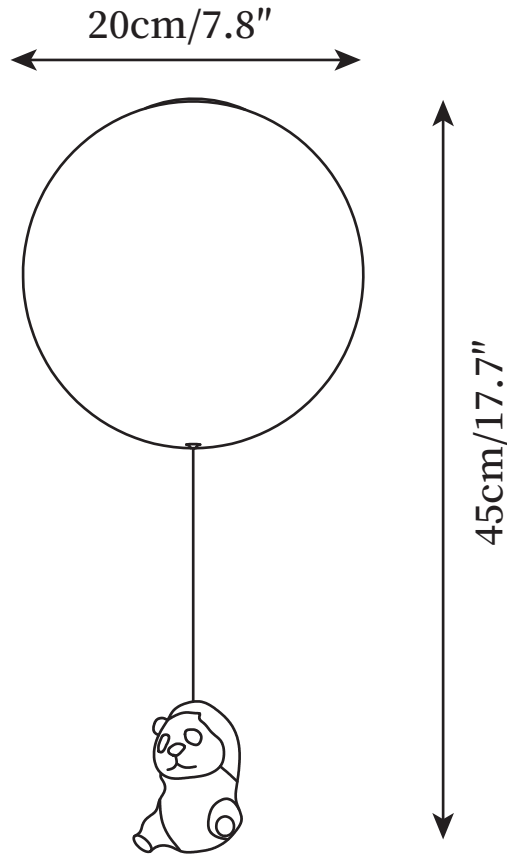

## SPECIFICATION DETAILS

\*For custom options, consult factory for details

<b>Fixture Dimensions</b>	D 5.9" x H 13.7"
<b>Light source</b>	G9
<b>Wattage</b>	5W
<b>Voltage</b>	AC 110-240V
<b>Color Temperature</b>	Based on the purchase of light bulbs
<b>CRI(Ra)</b>	80CRI
<b>Mounting</b>	Ceiling
<b>Driver Required</b>	No
<b>Optional Color Temps</b>	Buy bulbs as needed
<b>LED Rated Life</b>	Based on bulb life (we do not supply bulbs)
<b>Dimming</b>	Dimming is not supported
<b>Finishes</b>	Black, White
<b>Shade Details</b>	White
<b>Material</b>	Polyester Mixture, Glass, iron
<b>Wire Length</b>	No
<b>Wire Type</b>	No

## SPECIFICATION DETAILS

\*For custom options, consult factory for details

<b>Fixture Dimensions</b>	D 7.8" x H 17.7"
<b>Light source</b>	G9
<b>Wattage</b>	5W
<b>Voltage</b>	AC 110-240V
<b>Color Temperature</b>	Based on the purchase of light bulbs
<b>CRI(Ra)</b>	80CRI
<b>Mounting</b>	Ceiling
<b>Driver Required</b>	No
<b>Optional Color Temps</b>	Buy bulbs as needed
<b>LED Rated Life</b>	Based on bulb life (we do not supply bulbs)
<b>Dimming</b>	Dimming is not supported
<b>Finishes</b>	Black, White
<b>Shade Details</b>	White
<b>Material</b>	Polyester Mixture, Glass, iron
<b>Wire Length</b>	No
<b>Wire Type</b>	No

## SPECIFICATION DETAILS

\*For custom options, consult factory for details

<b>Fixture Dimensions</b>	D 9.8" x H 19.6"
<b>Light source</b>	G9
<b>Wattage</b>	5W
<b>Voltage</b>	AC 110-240V
<b>Color Temperature</b>	Based on the purchase of light bulbs
<b>CRI(Ra)</b>	80CRI
<b>Mounting</b>	Ceiling
<b>Driver Required</b>	No
<b>Optional Color Temps</b>	Buy bulbs as needed
<b>LED Rated Life</b>	Based on bulb life (we do not supply bulbs)
<b>Dimming</b>	Dimming is not supported
<b>Finishes</b>	Black, White
<b>Shade Details</b>	White
<b>Material</b>	Polyester Mixture, Glass, iron
<b>Wire Length</b>	No
<b>Wire Type</b>	No