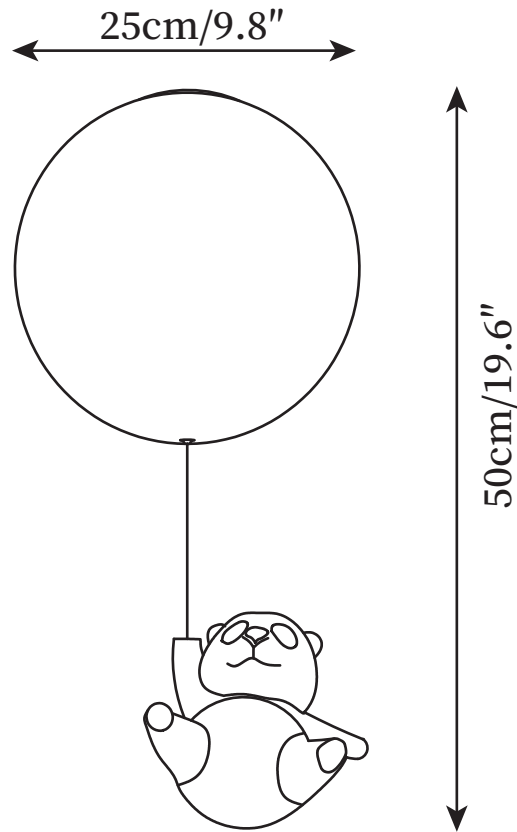

## SPECIFICATION DETAILS

\*For custom options, consult factory for details

<b>Fixture Dimensions</b>	D 5.9" x H 13.7"
<b>Light source</b>	G9
<b>Wattage</b>	5W
<b>Voltage</b>	AC 110-240V
<b>Color Temperature</b>	Based on the purchase of light bulbs
<b>CRI(Ra)</b>	80CRI
<b>Mounting</b>	Ceiling
<b>Driver Required</b>	No
<b>Optional Color Temps</b>	Buy bulbs as needed
<b>LED Rated Life</b>	Based on bulb life (we do not supply bulbs)
<b>Dimming</b>	Dimming is not supported
<b>Finishes</b>	Black, White
<b>Shade Details</b>	White
<b>Material</b>	Polyester Mixture, Glass, iron
<b>Wire Length</b>	No
<b>Wire Type</b>	No

## SPECIFICATION DETAILS

\*For custom options, consult factory for details

<b>Fixture Dimensions</b>	D 7.8" x H 17.7"
<b>Light source</b>	G9
<b>Wattage</b>	5W
<b>Voltage</b>	AC 110-240V
<b>Color Temperature</b>	Based on the purchase of light bulbs
<b>CRI(Ra)</b>	80CRI
<b>Mounting</b>	Ceiling
<b>Driver Required</b>	No
<b>Optional Color Temps</b>	Buy bulbs as needed
<b>LED Rated Life</b>	Based on bulb life (we do not supply bulbs)
<b>Dimming</b>	Dimming is not supported
<b>Finishes</b>	Black, White
<b>Shade Details</b>	White
<b>Material</b>	Polyester Mixture, Glass, iron
<b>Wire Length</b>	No
<b>Wire Type</b>	No

## SPECIFICATION DETAILS

\*For custom options, consult factory for details

<b>Fixture Dimensions</b>	D 9.8" x H 19.6"
<b>Light source</b>	G9
<b>Wattage</b>	5W
<b>Voltage</b>	AC 110-240V
<b>Color Temperature</b>	Based on the purchase of light bulbs
<b>CRI(Ra)</b>	80CRI
<b>Mounting</b>	Ceiling
<b>Driver Required</b>	No
<b>Optional Color Temps</b>	Buy bulbs as needed
<b>LED Rated Life</b>	Based on bulb life (we do not supply bulbs)
<b>Dimming</b>	Dimming is not supported
<b>Finishes</b>	Black, White
<b>Shade Details</b>	White
<b>Material</b>	Polyester Mixture, Glass, iron
<b>Wire Length</b>	No
<b>Wire Type</b>	No