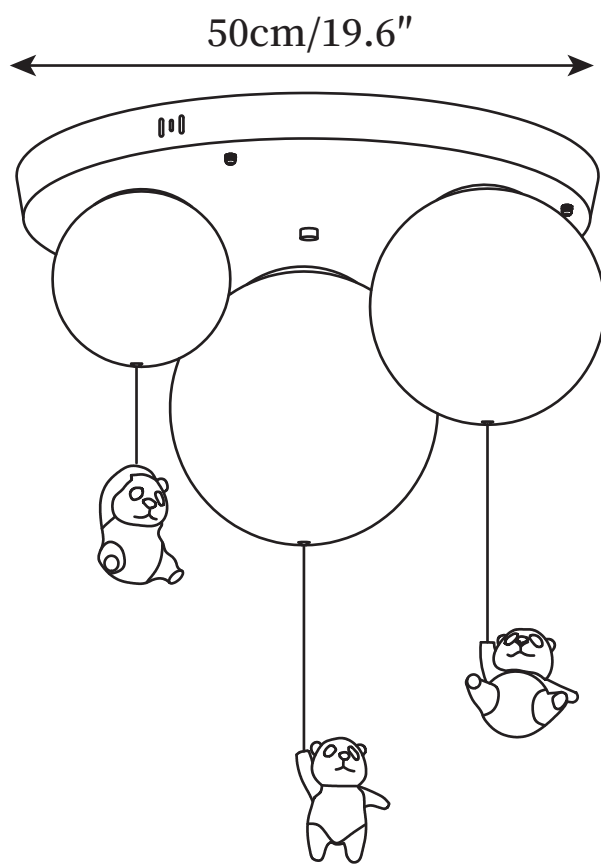

SPECIFICATION SHEET

SPECIFICATION DETAILS

*For custom options, consult factory for details

Fixture Dimensions	D 19.6"
Light source	G9
Wattage	5W
Voltage	AC 110-240V
Color Temperature	Based on the purchase of light bulbs
CRI(Ra)	80CRI
Mounting	Ceiling
Driver Required	No
Optional Color Temps	Buy bulbs as needed
LED Rated Life	Based on bulb life (we do not supply bulbs)
Dimming	Dimming is not supported
Finishes	Black, White
Shade Details	White
Material	Polyester Mixture, Glass, iron
Wire Length	No
Wire Type	No