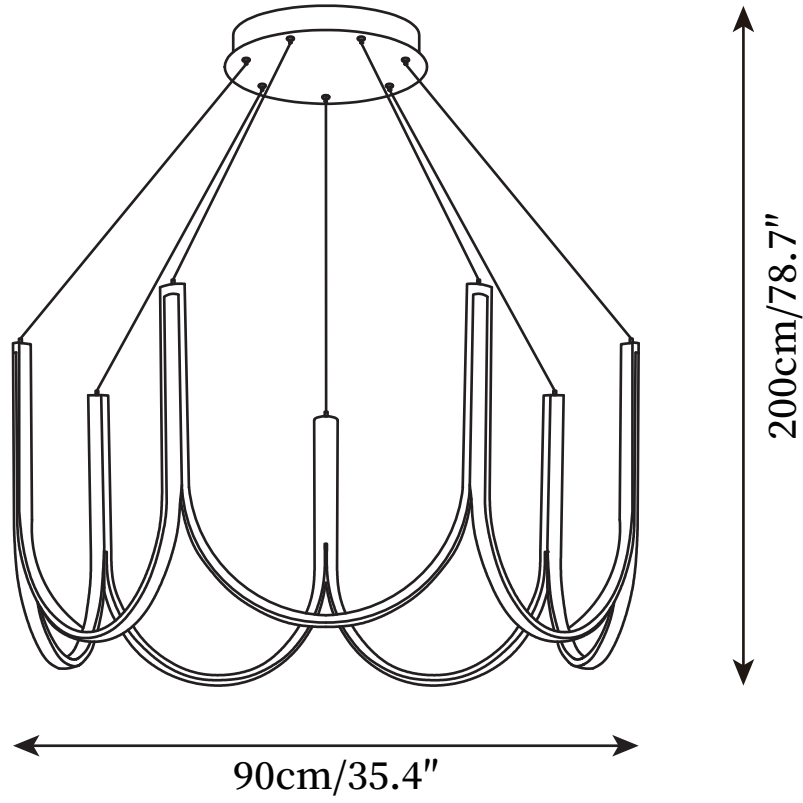

SPECIFICATION SHEET

SPECIFICATION DETAILS

*For custom options, consult factory for details

Fixture Dimensions	D 25.5" x H 78.7"
Light source	Integrated LED
Wattage	10W
Voltage	AC 110-240V
Color Temperature	3000K
CRI(Ra)	80CRI
Mounting	Ceiling
Driver Required	Yes
Optional Color Temps	Warm Light (3000K), Neutral Light (4500K), Cool Light (6000K)
LED Rated Life	30000 hours
Dimming	Dimming is not supported
Finishes	Black
Shade Details	White
Material	Aluminum, Adhesive strip
Wire Length	59"
Wire Type	Black Coaxial Wire

SPECIFICATION SHEET

SPECIFICATION DETAILS

*For custom options, consult factory for details

Fixture Dimensions	D 31.4" x H 78.7"
Light source	Integrated LED
Wattage	10W
Voltage	AC 110-240V
Color Temperature	3000K
CRI(Ra)	80CRI
Mounting	Ceiling
Driver Required	Yes
Optional Color Temps	Warm Light (3000K), Neutral Light (4500K), Cool Light (6000K)
LED Rated Life	30000 hours
Dimming	Dimming is not supported
Finishes	Black
Shade Details	White
Material	Aluminum, Adhesive strip
Wire Length	59"
Wire Type	Black Coaxial Wire

SPECIFICATION SHEET

SPECIFICATION DETAILS

*For custom options, consult factory for details

Fixture Dimensions	D 35.4" x H 78.7"
Light source	Integrated LED
Wattage	10W
Voltage	AC 110-240V
Color Temperature	3000K
CRI(Ra)	80CRI
Mounting	Ceiling
Driver Required	Yes
Optional Color Temps	Warm Light (3000K), Neutral Light (4500K), Cool Light (6000K)
LED Rated Life	30000 hours
Dimming	Dimming is not supported
Finishes	Black
Shade Details	White
Material	Aluminum, Adhesive strip
Wire Length	59"
Wire Type	Black Coaxial Wire