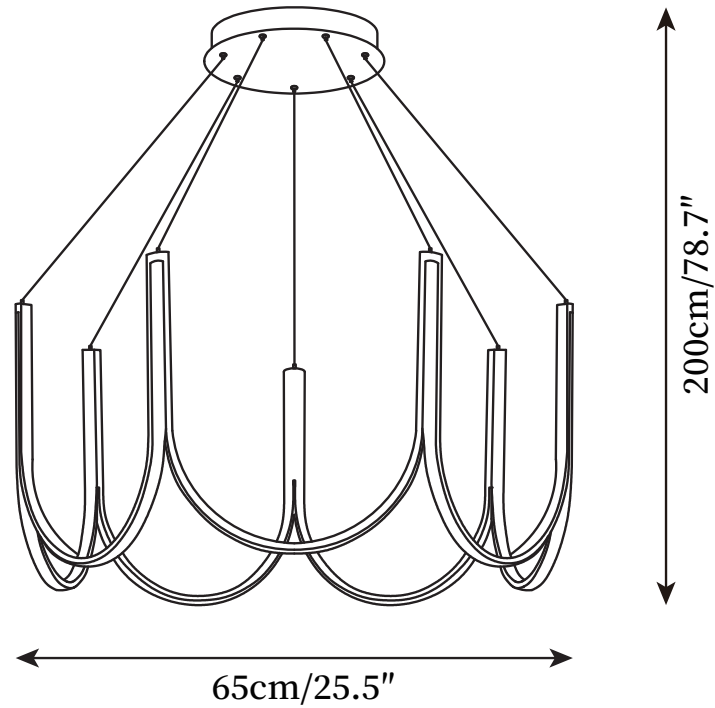

SPECIFICATION SHEET

SPECIFICATION DETAILS

*For custom options, consult factory for details

Fixture Dimensions	D 25.5" x H 78.7"
Light source	Integrated LED
Wattage	10W
Voltage	AC 110-240V
Color Temperature	3000K
CRI(Ra)	80CRI
Mounting	Ceiling
Driver Required	Yes
Optional Color Temps	Warm Light (3000K), Neutral Light (4500K), Cool Light (6000K)
LED Rated Life	30000 hours
Dimming	Dimming is not supported
Finishes	Black
Shade Details	White
Material	Aluminum, Adhesive strip
Wire Length	59"
Wire Type	Black Coaxial Wire

SPECIFICATION SHEET

SPECIFICATION DETAILS

*For custom options, consult factory for details

Fixture Dimensions	D 31.4" x H 78.7"
Light source	Integrated LED
Wattage	10W
Voltage	AC 110-240V
Color Temperature	3000K
CRI(Ra)	80CRI
Mounting	Ceiling
Driver Required	Yes
Optional Color Temps	Warm Light (3000K), Neutral Light (4500K), Cool Light (6000K)
LED Rated Life	30000 hours
Dimming	Dimming is not supported
Finishes	Black
Shade Details	White
Material	Aluminum, Adhesive strip
Wire Length	59"
Wire Type	Black Coaxial Wire

SPECIFICATION SHEET

SPECIFICATION DETAILS

*For custom options, consult factory for details

Fixture Dimensions	D 35.4" x H 78.7"
Light source	Integrated LED
Wattage	10W
Voltage	AC 110-240V
Color Temperature	3000K
CRI(Ra)	80CRI
Mounting	Ceiling
Driver Required	Yes
Optional Color Temps	Warm Light (3000K), Neutral Light (4500K), Cool Light (6000K)
LED Rated Life	30000 hours
Dimming	Dimming is not supported
Finishes	Black
Shade Details	White
Material	Aluminum, Adhesive strip
Wire Length	59"
Wire Type	Black Coaxial Wire