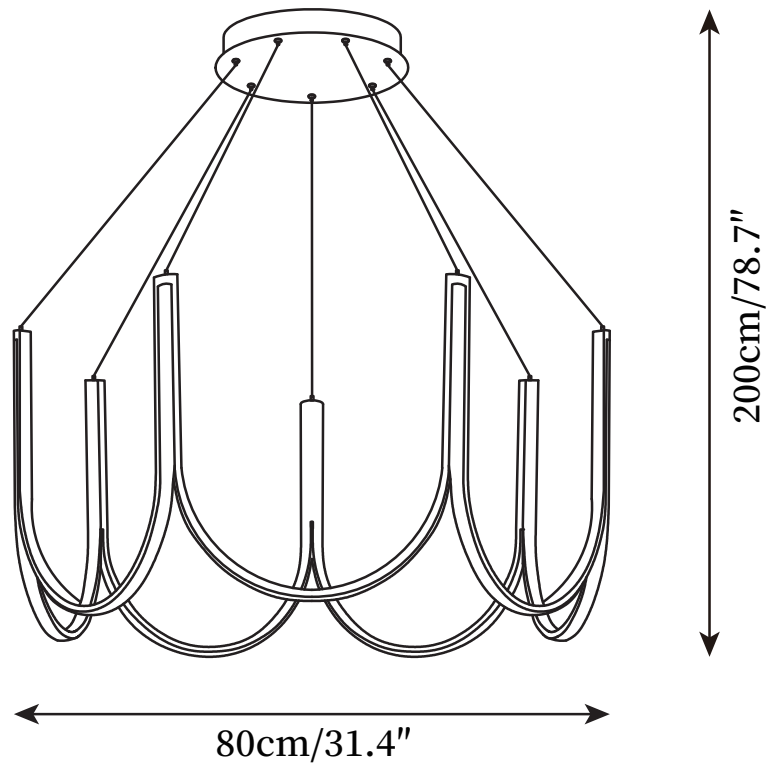

SPECIFICATION SHEET

SPECIFICATION DETAILS

*For custom options, consult factory for details

Fixture Dimensions	D 25.5" x H 78.7"
Light source	Integrated LED
Wattage	10W
Voltage	AC 110-240V
Color Temperature	3000K
CRI(Ra)	80CRI
Mounting	Ceiling
Driver Required	Yes
Optional Color Temps	Warm Light (3000K), Neutral Light (4500K), Cool Light (6000K)
LED Rated Life	30000 hours
Dimming	Dimming is not supported
Finishes	Black
Shade Details	White
Material	Aluminum, Adhesive strip
Wire Length	59"
Wire Type	Black Coaxial Wire

SPECIFICATION SHEET

SPECIFICATION DETAILS

*For custom options, consult factory for details

Fixture Dimensions	D 31.4" x H 78.7"
Light source	Integrated LED
Wattage	10W
Voltage	AC 110-240V
Color Temperature	3000K
CRI(Ra)	80CRI
Mounting	Ceiling
Driver Required	Yes
Optional Color Temps	Warm Light (3000K), Neutral Light (4500K), Cool Light (6000K)
LED Rated Life	30000 hours
Dimming	Dimming is not supported
Finishes	Black
Shade Details	White
Material	Aluminum, Adhesive strip
Wire Length	59"
Wire Type	Black Coaxial Wire

SPECIFICATION SHEET

SPECIFICATION DETAILS

*For custom options, consult factory for details

Fixture Dimensions	D 35.4" x H 78.7"
Light source	Integrated LED
Wattage	10W
Voltage	AC 110-240V
Color Temperature	3000K
CRI(Ra)	80CRI
Mounting	Ceiling
Driver Required	Yes
Optional Color Temps	Warm Light (3000K), Neutral Light (4500K), Cool Light (6000K)
LED Rated Life	30000 hours
Dimming	Dimming is not supported
Finishes	Black
Shade Details	White
Material	Aluminum, Adhesive strip
Wire Length	59"
Wire Type	Black Coaxial Wire