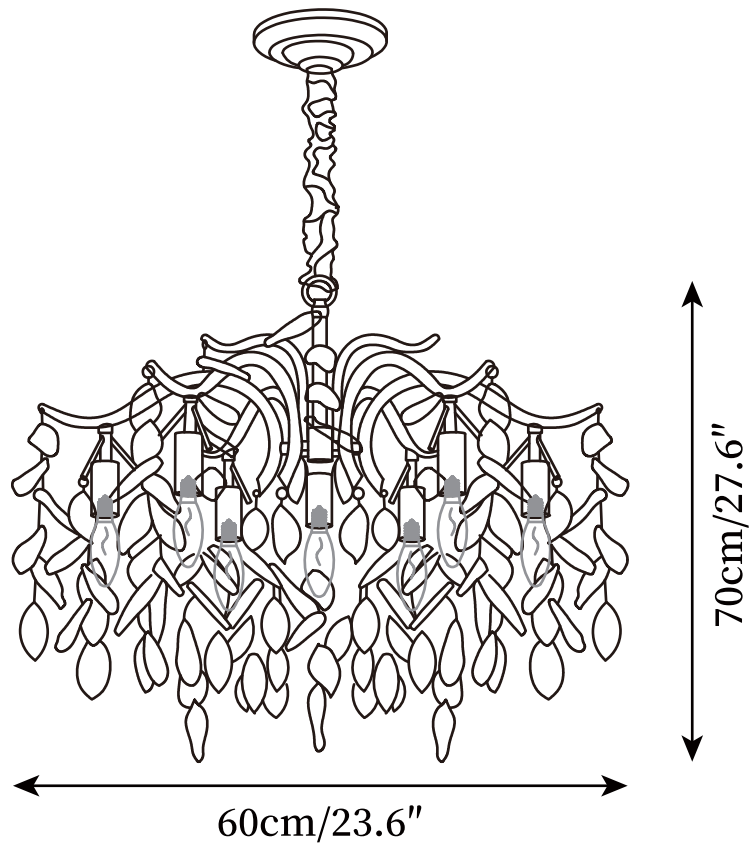

SPECIFICATION SHEET

SPECIFICATION DETAILS

*For custom options, consult factory for details

Fixture Dimensions	D 23.6" x H 27.6" (7 heads)
Light source	E14(bulb not included)
Wattage	MAX 15W incandescent bulb or LED equivalent.
Voltage	AC 110-240V
Mounting	Hardwired.
Dimming	Compatible with dimmable bulbs (bulb not included)
Control method	Compatible with common wall switches(not included)
Finishes	Brass
Crystal Color	Clear
Material	Crystal, Brass
Hanging Length	Chain lengths range between 19.7", the length can be specified according to needs

SPECIFICATION SHEET

SPECIFICATION DETAILS

*For custom options, consult factory for details

Fixture Dimensions	D 31.5" x H 27.6" (9 heads)
Light source	E14(bulb not included)
Wattage	MAX 15W incandescent bulb or LED equivalent.
Voltage	AC 110-240V
Mounting	Hardwired.
Dimming	Compatible with dimmable bulbs (bulb not included)
Control method	Compatible with common wall switches (not included)
Finishes	Brass
Crystal Color	Clear
Material	Crystal, Brass
Hanging Length	Chain lengths range between 19.7", the length can be specified according to needs

SPECIFICATION SHEET

SPECIFICATION DETAILS

*For custom options, consult factory for details

Fixture Dimensions	D 39.4" x H 27.6" (11 heads)
Light source	E14 (bulb not included)
Wattage	MAX 15W incandescent bulb or LED equivalent.
Voltage	AC 110-240V
Mounting	Hardwired.
Dimming	Compatible with dimmable bulbs (bulb not included)
Control method	Compatible with common wall switches (not included)
Finishes	Brass
Crystal Color	Clear
Material	Crystal, Brass
Hanging Length	Chain lengths range between 19.7", the length can be specified according to needs