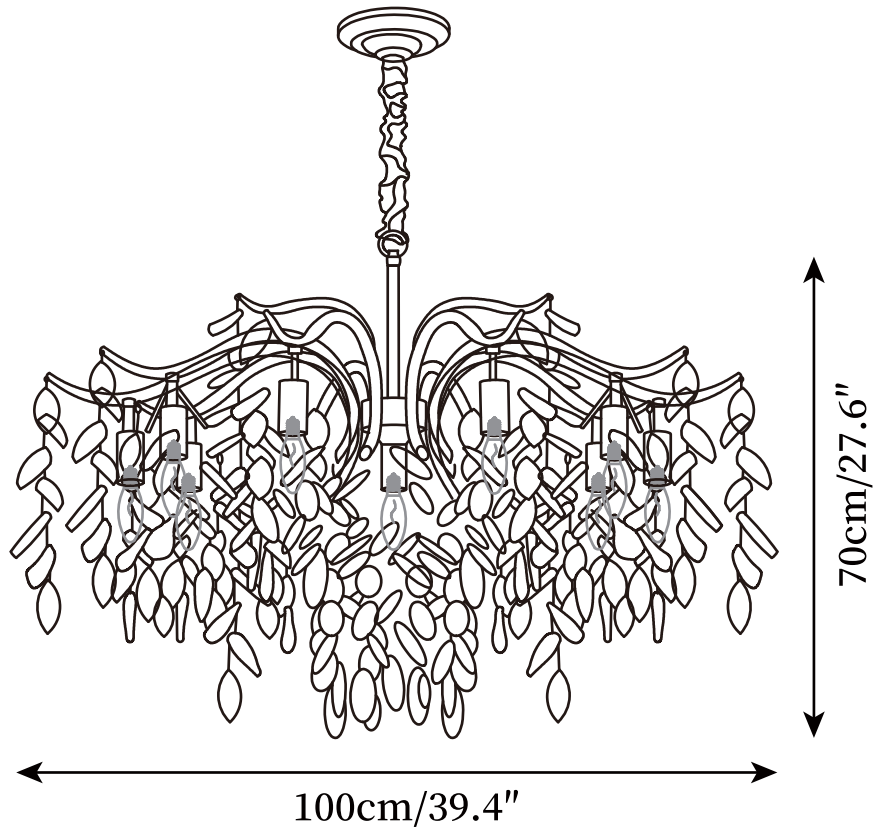

SPECIFICATION SHEET

SPECIFICATION DETAILS

*For custom options, consult factory for details

Fixture Dimensions	D 23.6" x H 27.6" (7 heads)
Light source	E14(bulb not included)
Wattage	MAX 15W incandescent bulb or LED equivalent.
Voltage	AC 110-240V
Mounting	Hardwired.
Dimming	Compatible with dimmable bulbs (bulb not included)
Control method	Compatible with common wall switches(not included)
Finishes	Brass
Crystal Color	Clear
Material	Crystal, Brass
Hanging Length	Chain lengths range between 19.7", the length can be specified according to needs

SPECIFICATION SHEET

SPECIFICATION DETAILS

*For custom options, consult factory for details

Fixture Dimensions	D 31.5" x H 27.6" (9 heads)
Light source	E14(bulb not included)
Wattage	MAX 15W incandescent bulb or LED equivalent.
Voltage	AC 110-240V
Mounting	Hardwired.
Dimming	Compatible with dimmable bulbs (bulb not included)
Control method	Compatible with common wall switches (not included)
Finishes	Brass
Crystal Color	Clear
Material	Crystal, Brass
Hanging Length	Chain lengths range between 19.7", the length can be specified according to needs

SPECIFICATION SHEET

SPECIFICATION DETAILS

*For custom options, consult factory for details

Fixture Dimensions	D 39.4" x H 27.6" (11 heads)
Light source	E14 (bulb not included)
Wattage	MAX 15W incandescent bulb or LED equivalent.
Voltage	AC 110-240V
Mounting	Hardwired.
Dimming	Compatible with dimmable bulbs (bulb not included)
Control method	Compatible with common wall switches (not included)
Finishes	Brass
Crystal Color	Clear
Material	Crystal, Brass
Hanging Length	Chain lengths range between 19.7", the length can be specified according to needs