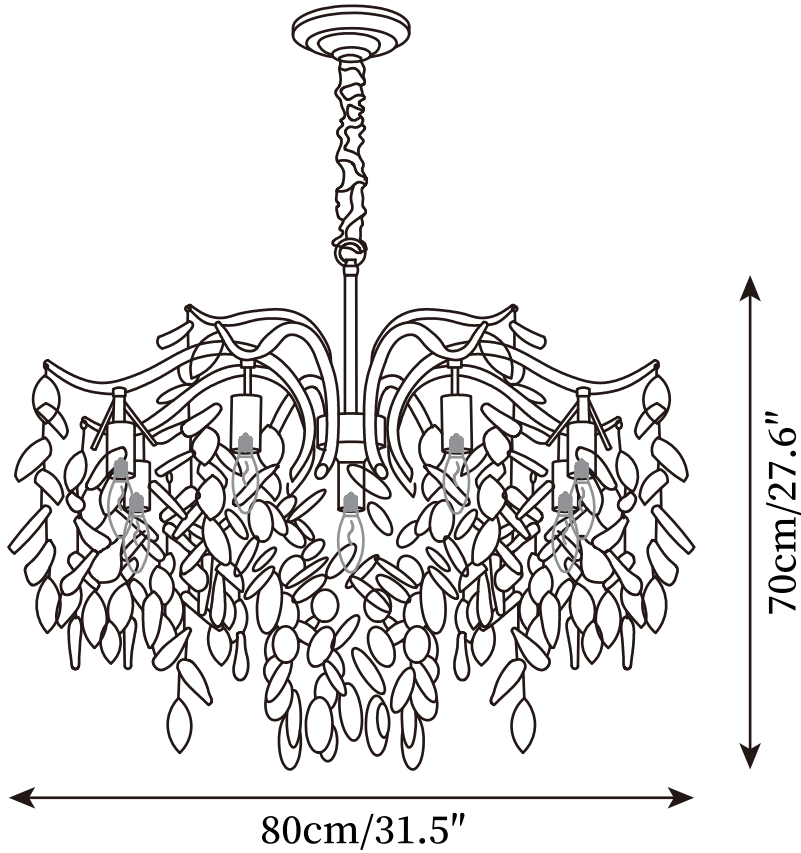

SPECIFICATION SHEET

SPECIFICATION DETAILS

*For custom options, consult factory for details

Fixture Dimensions	D 23.6" x H 27.6" (7 heads)
Light source	E14(bulb not included)
Wattage	MAX 15W incandescent bulb or LED equivalent.
Voltage	AC 110-240V
Mounting	Hardwired.
Dimming	Compatible with dimmable bulbs (bulb not included)
Control method	Compatible with common wall switches(not included)
Finishes	Brass
Crystal Color	Clear
Material	Crystal, Brass
Hanging Length	Chain lengths range between 19.7", the length can be specified according to needs

SPECIFICATION SHEET

SPECIFICATION DETAILS

*For custom options, consult factory for details

Fixture Dimensions	D 31.5" x H 27.6" (9 heads)
Light source	E14(bulb not included)
Wattage	MAX 15W incandescent bulb or LED equivalent.
Voltage	AC 110-240V
Mounting	Hardwired.
Dimming	Compatible with dimmable bulbs (bulb not included)
Control method	Compatible with common wall switches (not included)
Finishes	Brass
Crystal Color	Clear
Material	Crystal, Brass
Hanging Length	Chain lengths range between 19.7", the length can be specified according to needs

SPECIFICATION SHEET

SPECIFICATION DETAILS

*For custom options, consult factory for details

Fixture Dimensions	D 39.4" x H 27.6" (11 heads)
Light source	E14 (bulb not included)
Wattage	MAX 15W incandescent bulb or LED equivalent.
Voltage	AC 110-240V
Mounting	Hardwired.
Dimming	Compatible with dimmable bulbs (bulb not included)
Control method	Compatible with common wall switches (not included)
Finishes	Brass
Crystal Color	Clear
Material	Crystal, Brass
Hanging Length	Chain lengths range between 19.7", the length can be specified according to needs