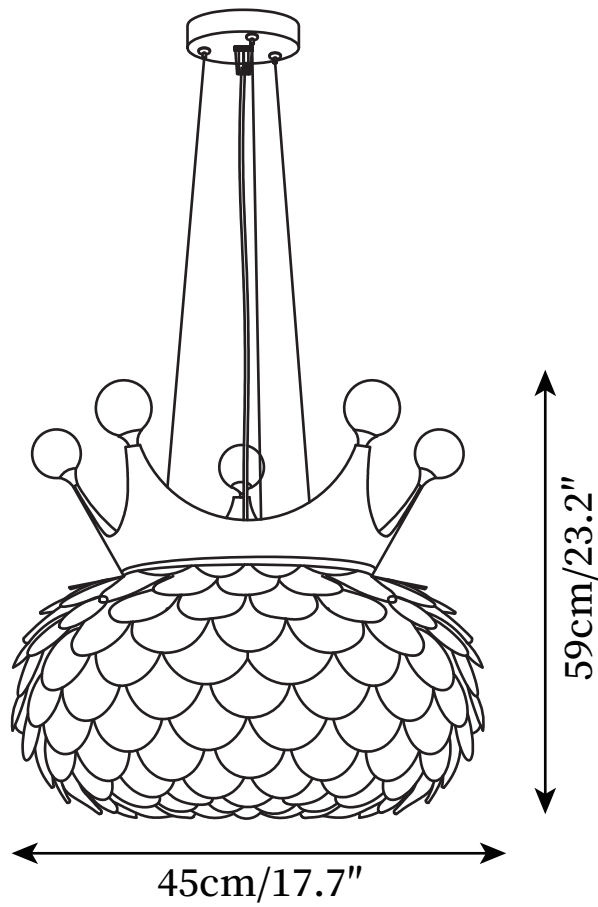

SPECIFICATION SHEET

SPECIFICATION DETAILS

*For custom options, consult factory for details

Fixture Dimensions	D 11.8" x H 16.5"
Light source	E26 or E27
Wattage	Max 40W
Voltage	AC 110-240V
Color Temperature	Based on the purchase of light bulbs
CRI(Ra)	80CRI
Mounting	Ceiling
Driver Required	NO
Optional Color Temps	Buy bulbs as needed
LED Rated Life	Based on bulb life (we do not supply bulbs)
Dimming	Dimming is not supported
Finishes	White, Gold
Shade Details	White
Material	Metal, PVC, Crystal
Wire Length	59"
Wire Type	Black Coaxial Wire

SPECIFICATION SHEET

SPECIFICATION DETAILS

*For custom options, consult factory for details

Fixture Dimensions	D 15.7" x H 21.2"
Light source	E26 or E27
Wattage	Max 40W
Voltage	AC 110-240V
Color Temperature	Based on the purchase of light bulbs
CRI(Ra)	80CRI
Mounting	Ceiling
Driver Required	NO
Optional Color Temps	Buy bulbs as needed
LED Rated Life	Based on bulb life (we do not supply bulbs)
Dimming	Dimming is not supported
Finishes	White, Gold
Shade Details	White
Material	Metal, PVC, Crystal
Wire Length	59"
Wire Type	Black Coaxial Wire

SPECIFICATION SHEET

SPECIFICATION DETAILS

*For custom options, consult factory for details

Fixture Dimensions	D 17.7" x H 23.2"
Light source	E26 or E27
Wattage	Max 40W
Voltage	AC 110-240V
Color Temperature	Based on the purchase of light bulbs
CRI(Ra)	80CRI
Mounting	Ceiling
Driver Required	NO
Optional Color Temps	Buy bulbs as needed
LED Rated Life	Based on bulb life (we do not supply bulbs)
Dimming	Dimming is not supported
Finishes	White, Gold
Shade Details	White
Material	Metal, PVC, Crystal
Wire Length	59"
Wire Type	Black Coaxial Wire