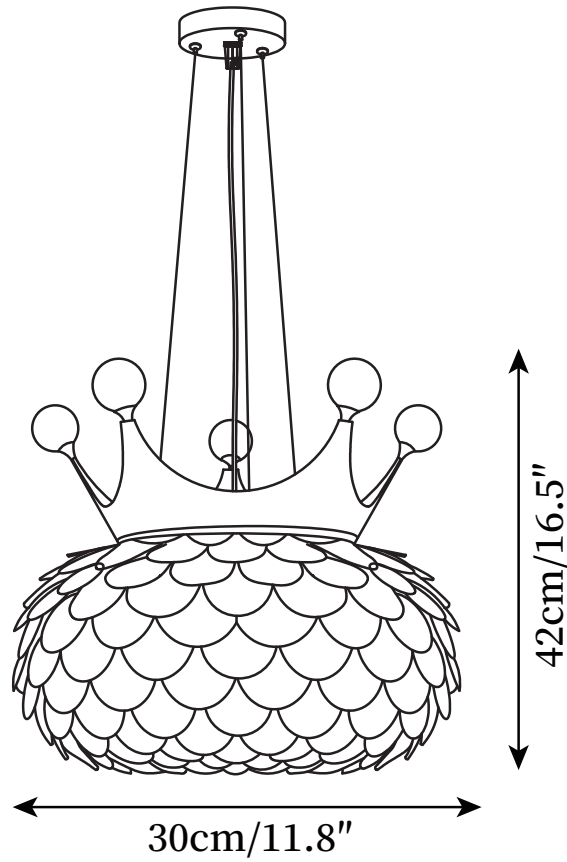

SPECIFICATION SHEET

SPECIFICATION DETAILS

*For custom options, consult factory for details

Fixture Dimensions	D 11.8" x H 16.5"
Light source	E26 or E27
Wattage	Max 40W
Voltage	AC 110-240V
Color Temperature	Based on the purchase of light bulbs
CRI(Ra)	80CRI
Mounting	Ceiling
Driver Required	NO
Optional Color Temps	Buy bulbs as needed
LED Rated Life	Based on bulb life (we do not supply bulbs)
Dimming	Dimming is not supported
Finishes	White, Gold
Shade Details	White
Material	Metal, PVC, Crystal
Wire Length	59"
Wire Type	Black Coaxial Wire

SPECIFICATION SHEET

SPECIFICATION DETAILS

*For custom options, consult factory for details

Fixture Dimensions	D 15.7" x H 21.2"
Light source	E26 or E27
Wattage	Max 40W
Voltage	AC 110-240V
Color Temperature	Based on the purchase of light bulbs
CRI(Ra)	80CRI
Mounting	Ceiling
Driver Required	NO
Optional Color Temps	Buy bulbs as needed
LED Rated Life	Based on bulb life (we do not supply bulbs)
Dimming	Dimming is not supported
Finishes	White, Gold
Shade Details	White
Material	Metal, PVC, Crystal
Wire Length	59"
Wire Type	Black Coaxial Wire

SPECIFICATION SHEET

SPECIFICATION DETAILS

*For custom options, consult factory for details

Fixture Dimensions	D 17.7" x H 23.2"
Light source	E26 or E27
Wattage	Max 40W
Voltage	AC 110-240V
Color Temperature	Based on the purchase of light bulbs
CRI(Ra)	80CRI
Mounting	Ceiling
Driver Required	NO
Optional Color Temps	Buy bulbs as needed
LED Rated Life	Based on bulb life (we do not supply bulbs)
Dimming	Dimming is not supported
Finishes	White, Gold
Shade Details	White
Material	Metal, PVC, Crystal
Wire Length	59"
Wire Type	Black Coaxial Wire