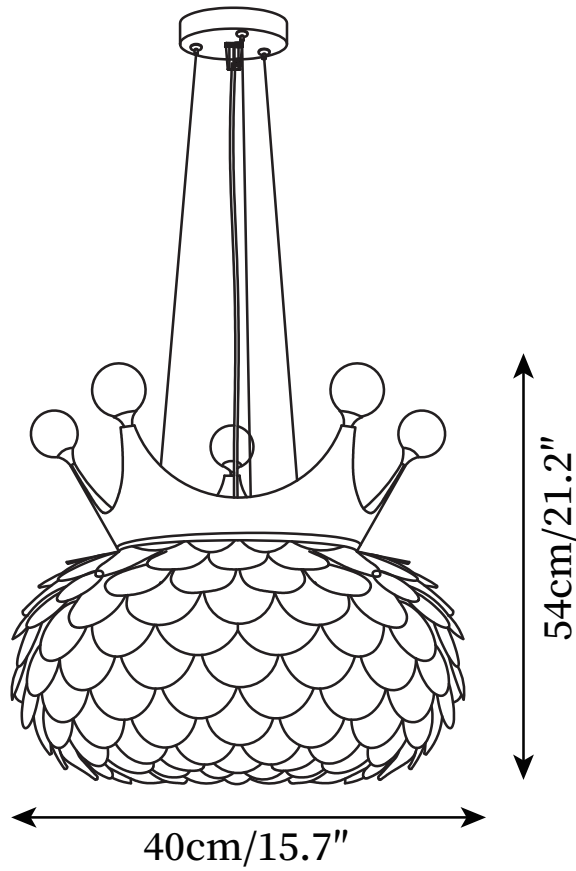

SPECIFICATION SHEET

SPECIFICATION DETAILS

*For custom options, consult factory for details

Fixture Dimensions	D 11.8" x H 16.5"
Light source	E26 or E27
Wattage	Max 40W
Voltage	AC 110-240V
Color Temperature	Based on the purchase of light bulbs
CRI(Ra)	80CRI
Mounting	Ceiling
Driver Required	NO
Optional Color Temps	Buy bulbs as needed
LED Rated Life	Based on bulb life (we do not supply bulbs)
Dimming	Dimming is not supported
Finishes	White, Gold
Shade Details	White
Material	Metal, PVC, Crystal
Wire Length	59"
Wire Type	Black Coaxial Wire

SPECIFICATION SHEET

SPECIFICATION DETAILS

*For custom options, consult factory for details

Fixture Dimensions	D 15.7" x H 21.2"
Light source	E26 or E27
Wattage	Max 40W
Voltage	AC 110-240V
Color Temperature	Based on the purchase of light bulbs
CRI(Ra)	80CRI
Mounting	Ceiling
Driver Required	NO
Optional Color Temps	Buy bulbs as needed
LED Rated Life	Based on bulb life (we do not supply bulbs)
Dimming	Dimming is not supported
Finishes	White, Gold
Shade Details	White
Material	Metal, PVC, Crystal
Wire Length	59"
Wire Type	Black Coaxial Wire

SPECIFICATION SHEET

SPECIFICATION DETAILS

*For custom options, consult factory for details

Fixture Dimensions	D 17.7" x H 23.2"
Light source	E26 or E27
Wattage	Max 40W
Voltage	AC 110-240V
Color Temperature	Based on the purchase of light bulbs
CRI(Ra)	80CRI
Mounting	Ceiling
Driver Required	NO
Optional Color Temps	Buy bulbs as needed
LED Rated Life	Based on bulb life (we do not supply bulbs)
Dimming	Dimming is not supported
Finishes	White, Gold
Shade Details	White
Material	Metal, PVC, Crystal
Wire Length	59"
Wire Type	Black Coaxial Wire