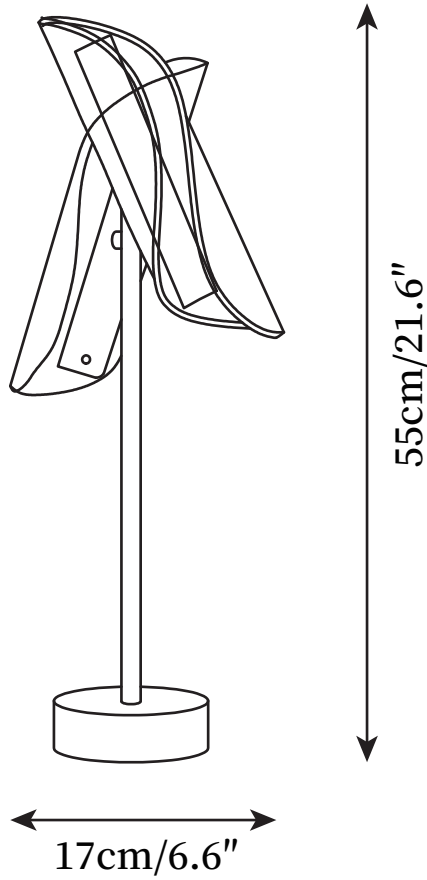

SPECIFICATION SHEET

SPECIFICATION DETAILS

*For custom options, consult factory for details

Fixture Dimensions	D 6.6" x H 21.6"
Light source	Integrated LED
Wattage	~10W
Voltage	AC 110-240V
Color Temperature	3000K
CRI(Ra)	80CRI
Mounting	Table
Driver Required	Yes
Optional Color Temps	Warm Light (3000K), Neutral Light (4500K), Cool Light (6000K)
LED Rated Life	30000 hours
Dimming	Dimming is not supported
Finishes	Gold
Shade Details	Clear
Material	Metal, Stainless steel, Acrylic
Wire Length	59"
Wire Type	Wire with switch plug