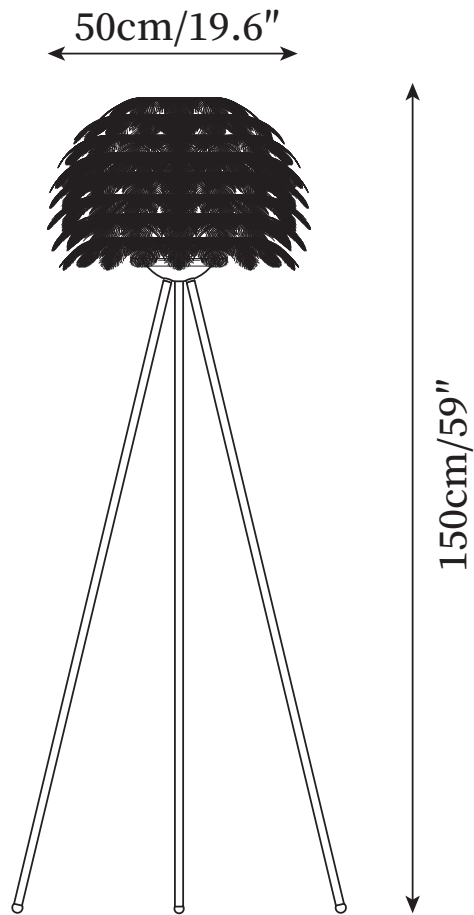

## SPECIFICATION DETAILS

\*For custom options, consult factory for details

<b>Fixture Dimensions</b>	D 19.6" x H 59"
<b>Light source</b>	E26 or E27
<b>Wattage</b>	Max 40W
<b>Voltage</b>	AC 110-240V
<b>Color Temperature</b>	Based on the purchase of light bulbs
<b>CRI(Ra)</b>	80CRI
<b>Mounting</b>	Floor
<b>Driver Required</b>	NO
<b>Optional Color Temps</b>	Buy bulbs as needed
<b>LED Rated Life</b>	Based on bulb life (we do not supply bulbs)
<b>Dimming</b>	Dimming is not supported
<b>Finishes</b>	Black, White
<b>Shade Details</b>	White
<b>Material</b>	Metal, Feather
<b>Wire Length</b>	98.4"
<b>Wire Type</b>	Wire with switch plug