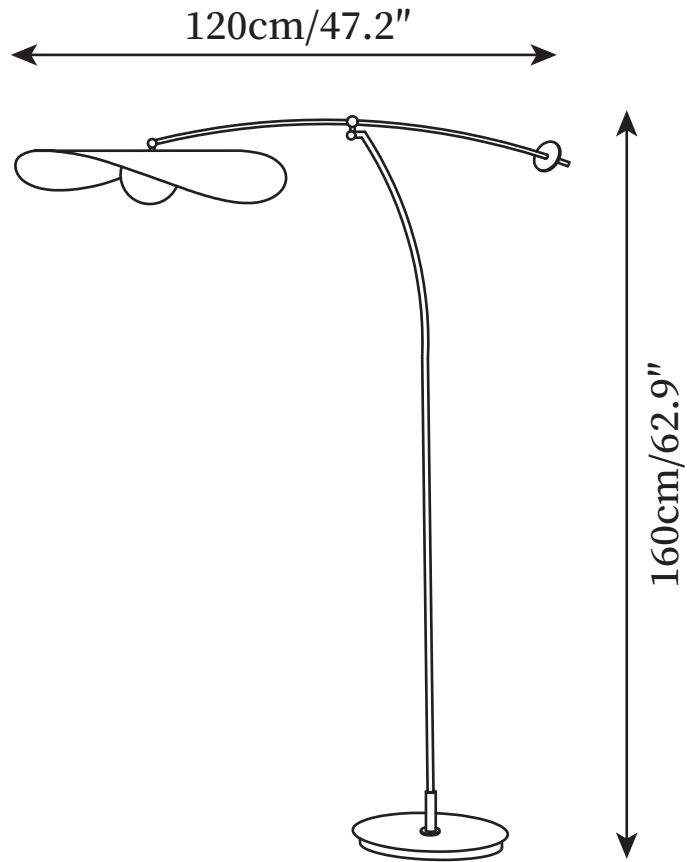

SPECIFICATION SHEET

SPECIFICATION DETAILS

*For custom options, consult factory for details

Fixture Dimensions	W 47.2" x H 62.9"
Light source	G9
Wattage	5W
Voltage	AC 110-240V
Color Temperature	Based on the purchase of light bulbs
CRI(Ra)	80CRI
Mounting	Floor
Driver Required	NO
Optional Color Temps	Buy bulbs as needed
LED Rated Life	Based on bulb life (we do not supply bulbs)
Dimming	Dimming is not supported
Finishes	Black
Shade Details	Black, Gold
Material	Metal, Aluminum
Wire Length	98.4"
Wire Type	Wire with switch plug