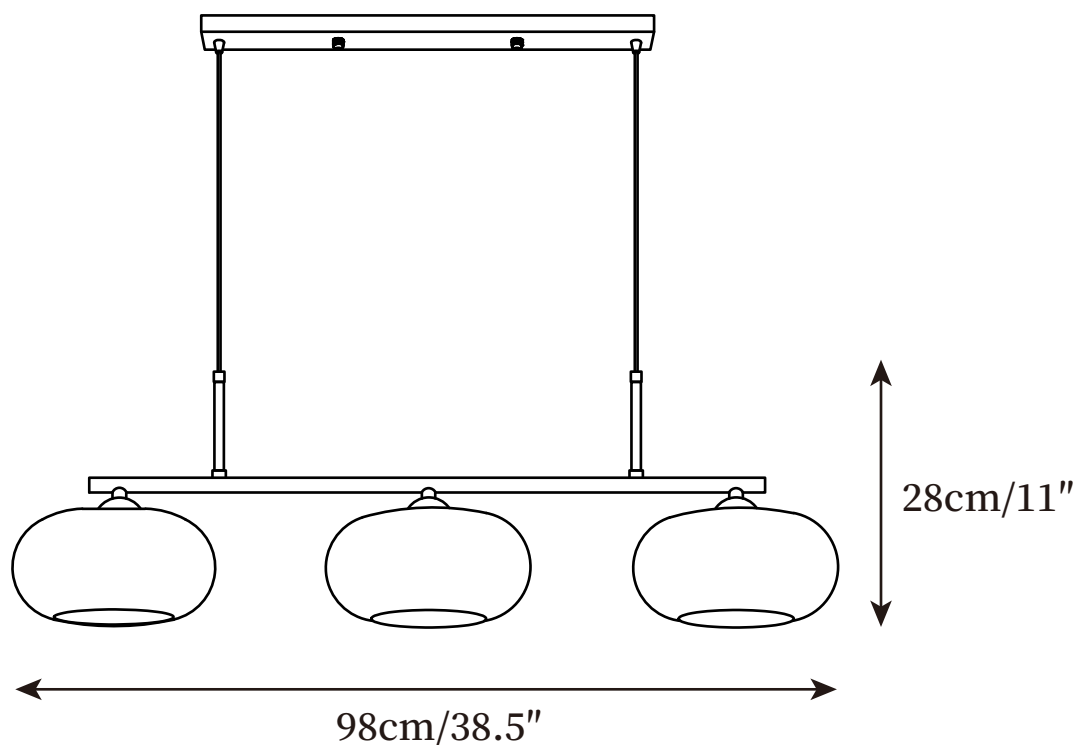

SPECIFICATION SHEET

SPECIFICATION DETAILS

*For custom options, consult factory for details

Fixture Dimensions	L 38.5" x H 11"
Light source	E26 or E27. (bulb not included).
Wattage	MAX 40W incandescent bulb or LED equivalent.
Voltage	AC 110-240V
Mounting	Hardwired.
Dimming	Compatible with dimmable bulbs (bulb not included)
Control method	Compatible with common wall switches (not included)
Finishes	Nickel, Gold.
Shade Details	White.
Material	Metal, Glass.
Wire Length	The standard length of the cord is 59" (150 cm), the length is adjustable.