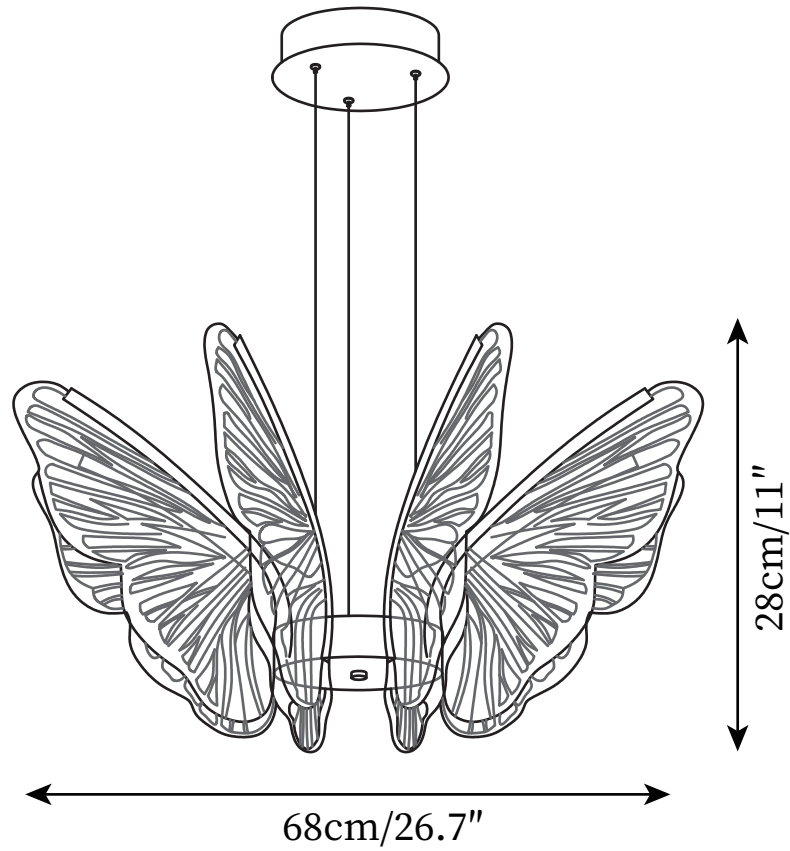

SPECIFICATION SHEET

SPECIFICATION DETAILS

*For custom options, consult factory for details

Fixture Dimensions	D 26.7" x H 11"
Light source	Integrated LED
Wattage	18W
Voltage	AC 110-240V
Color Temperature	3000K
CRI(Ra)	80CRI
Mounting	Ceiling
Driver Required	Yes
Optional Color Temps	Warm Light (3000K), Neutral Light (4500K), Cool Light (6000K)
LED Rated Life	30000 hours
Dimming	Dimming is not supported
Finishes	Gold
Glass Details	Clear
Material	Metal, Acrylic, Aluminum
Wire Length	59"
Wire Type	Black Coaxial Wire