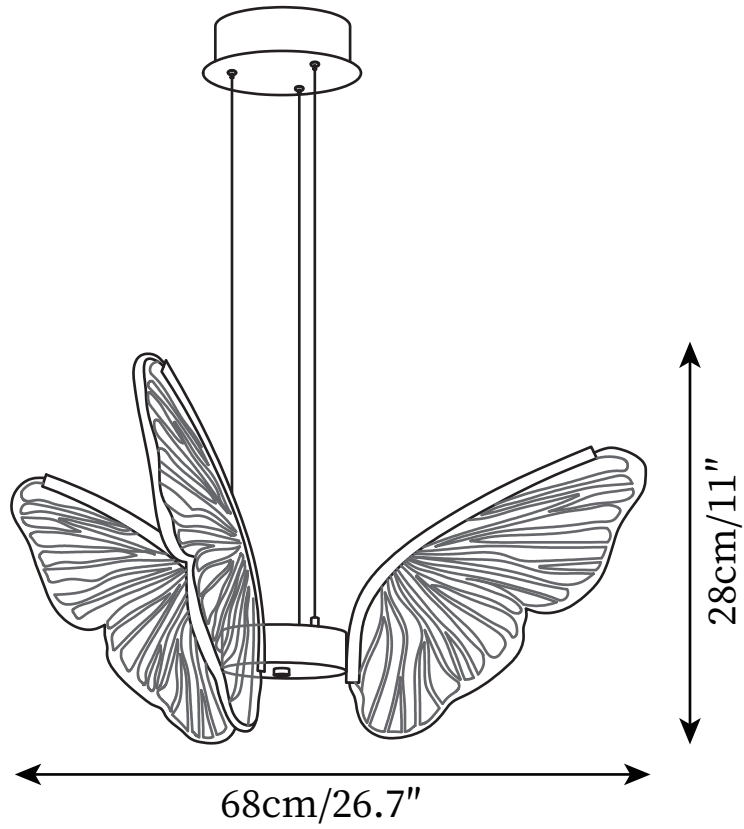

SPECIFICATION SHEET

SPECIFICATION DETAILS

*For custom options, consult factory for details

Fixture Dimensions	D 26.7" x H 11"
Light source	Integrated LED
Wattage	18W
Voltage	AC 110-240V
Color Temperature	3000K
CRI(Ra)	80CRI
Mounting	Ceiling
Driver Required	Yes
Optional Color Temps	Warm Light (3000K), Neutral Light (4500K), Cool Light (6000K)
LED Rated Life	30000 hours
Dimming	Dimming is not supported
Finishes	Gold
Glass Details	Clear
Material	Metal, Acrylic, Aluminum
Wire Length	59"
Wire Type	Black Coaxial Wire