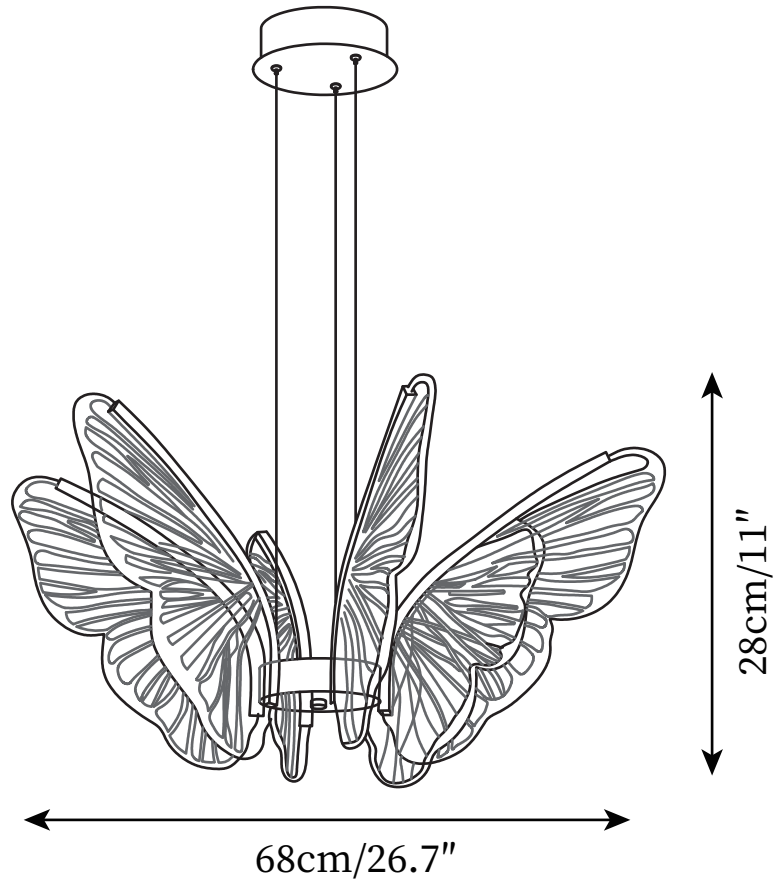

SPECIFICATION SHEET

SPECIFICATION DETAILS

*For custom options, consult factory for details

Fixture Dimensions	D 26.7" x H 11"
Light source	Integrated LED
Wattage	18W
Voltage	AC 110-240V
Color Temperature	3000K
CRI(Ra)	80CRI
Mounting	Ceiling
Driver Required	Yes
Optional Color Temps	Warm Light (3000K), Neutral Light (4500K), Cool Light (6000K)
LED Rated Life	30000 hours
Dimming	Dimming is not supported
Finishes	Gold
Glass Details	Clear
Material	Metal, Acrylic, Aluminum
Wire Length	59"
Wire Type	Black Coaxial Wire