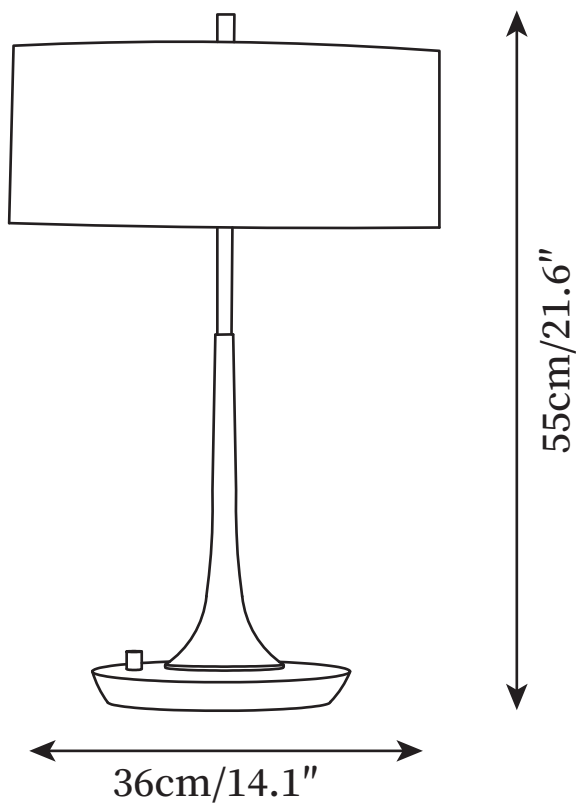

## SPECIFICATION DETAILS

\*For custom options, consult factory for details

<b>Fixture Dimensions</b>	Ø 14.1" x H 21.6"
<b>Light source</b>	E26 or E27
<b>Wattage</b>	40W
<b>Voltage</b>	AC 110-240V
<b>Color Temperature</b>	Based on the purchase of light bulbs
<b>CRI(Ra)</b>	80CRI
<b>Mounting</b>	Table
<b>Driver Required</b>	NO
<b>Optional Color Temps</b>	Buy bulbs as needed
<b>LED Rated Life</b>	Based on bulb life (we do not supply bulbs)
<b>Dimming</b>	Dimming is not supported
<b>Finishes</b>	Gold, Black
<b>Shade Details</b>	White
<b>Material</b>	Metal, Fabric
<b>Wire Length</b>	59"
<b>Wire Type</b>	Wire with switch plug