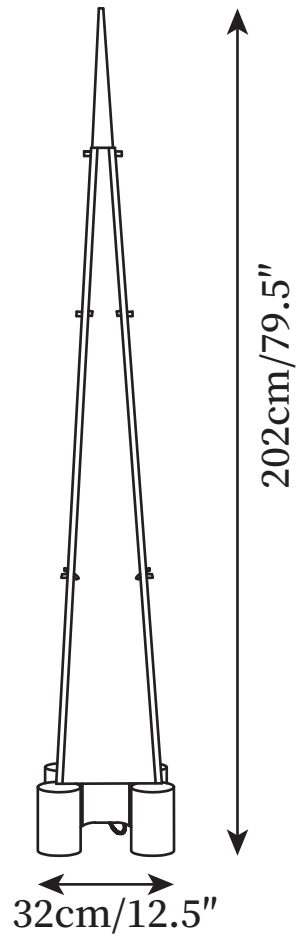

## SPECIFICATION DETAILS

\*For custom options, consult factory for details

<b>Fixture Dimensions</b>	D 12.5" x H 79.5"
<b>Light source</b>	Integrated LED
<b>Wattage</b>	~10W
<b>Voltage</b>	AC 110-240V
<b>Color Temperature</b>	3000K
<b>CRI(Ra)</b>	80CRI
<b>Mounting</b>	Floor
<b>Driver Required</b>	Yes
<b>Optional Color Temps</b>	Warm Light (3000K), Neutral Light (4500K), Cool Light (6000K)
<b>LED Rated Life</b>	30000 hours
<b>Dimming</b>	Dimming is not supported
<b>Finishes</b>	Chrome
<b>Glass Details</b>	Clear
<b>Material</b>	Glass, Stainless Steel
<b>Wire Length</b>	98.4"
<b>Wire Type</b>	Wire with switch plug