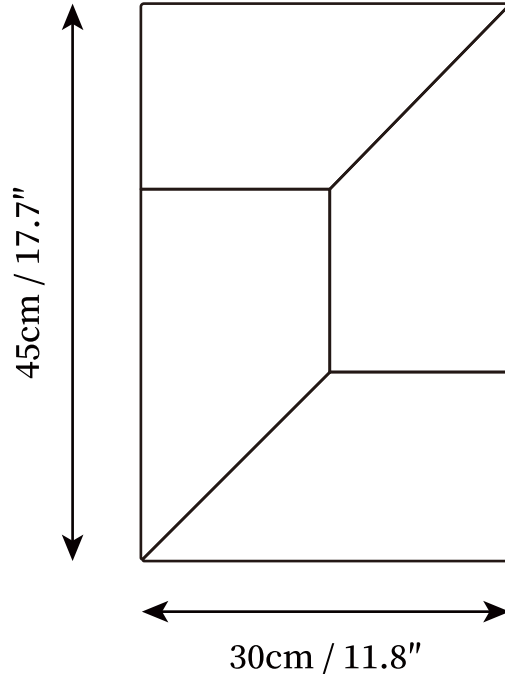

## SPECIFICATION DETAILS

\*For custom options, consult factory for details

<b>Fixture Dimensions</b>	L 5.9" x W 17.7"
<b>Light source</b>	Integrated LED
<b>Wattage</b>	~5W
<b>Voltage</b>	AC 110-240V
<b>Dimming</b>	Not supported
<b>CRI(Ra)</b>	90+CRI
<b>Mounting</b>	Hardwired.
<b>LED Rated Life</b>	30000 hours
<b>Color Temperature</b>	Warm Light (3000K), Neutral Light (4000K), Cool Light (6000K)
<b>Control method</b>	Compatible with common wall switches(not included)
<b>Finishes</b>	White.
<b>Shade Details</b>	White.
<b>Material</b>	Metal.

## SPECIFICATION DETAILS

\*For custom options, consult factory for details

<b>Fixture Dimensions</b>	L 11.8" x W 17.7"
<b>Light source</b>	Integrated LED
<b>Wattage</b>	~5W
<b>Voltage</b>	AC 110-240V
<b>Dimming</b>	Not supported
<b>CRI(Ra)</b>	90+CRI
<b>Mounting</b>	Hardwired.
<b>LED Rated Life</b>	30000 hours
<b>Color Temperature</b>	Warm Light (3000K), Neutral Light (4000K), Cool Light (6000K)
<b>Control method</b>	Compatible with common wall switches (not included)
<b>Finishes</b>	White.
<b>Shade Details</b>	White.
<b>Material</b>	Metal.

## SPECIFICATION DETAILS

\*For custom options, consult factory for details

<b>Fixture Dimensions</b>	L 11.8" x W 47.2"
<b>Light source</b>	Integrated LED
<b>Wattage</b>	~5W
<b>Voltage</b>	AC 110-240V
<b>Dimming</b>	Not supported
<b>CRI(Ra)</b>	90+CRI
<b>Mounting</b>	Hardwired.
<b>LED Rated Life</b>	30000 hours
<b>Color Temperature</b>	Warm Light (3000K), Neutral Light (4000K), Cool Light (6000K)
<b>Control method</b>	Compatible with common wall switches(not included)
<b>Finishes</b>	White.
<b>Shade Details</b>	White.
<b>Material</b>	Metal.