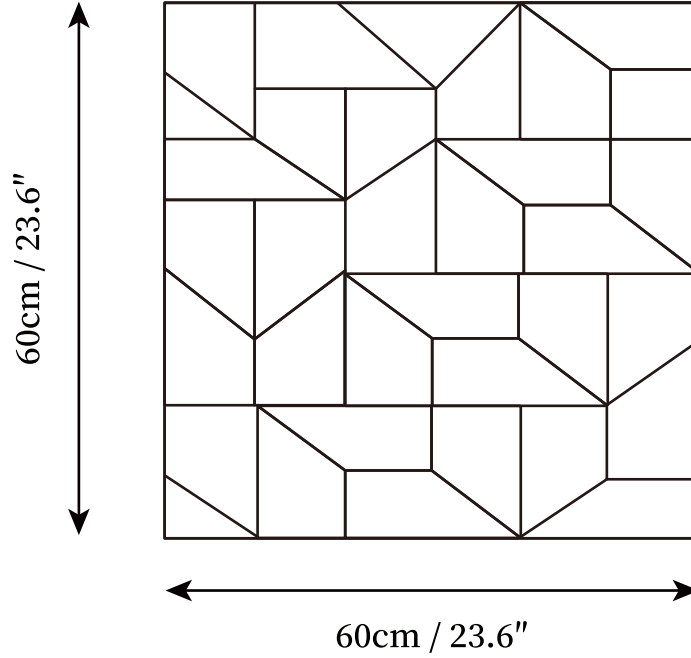

SPECIFICATION SHEET

SPECIFICATION DETAILS

*For custom options, consult factory for details

Fixture Dimensions	L 23.6" x W 23.6"
Light source	Integrated LED
Wattage	~5W
Voltage	AC 110-240V
Dimming	Not supported
CRI(Ra)	90+CRI
Mounting	Hardwired.
LED Rated Life	30000 hours
Color Temperature	Warm Light (3000K), Neutral Light (4000K), Cool Light (6000K)
Control method	Compatible with common wall switches (not included)
Finishes	White.
Shade Details	White.
Material	Metal.