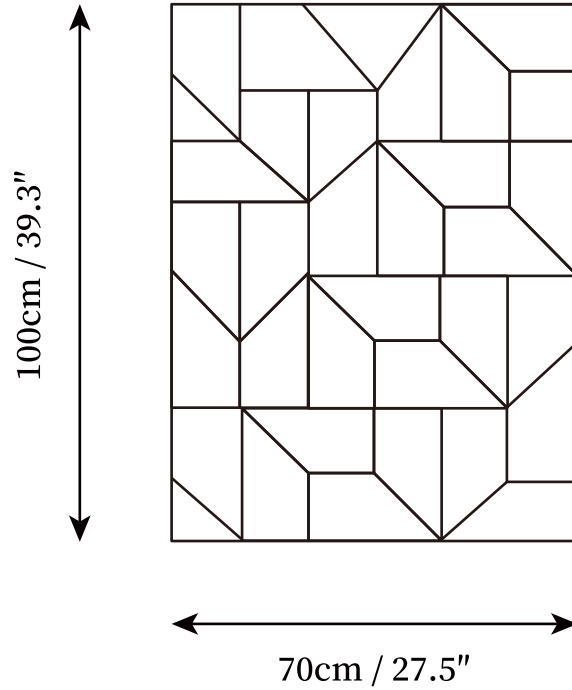

SPECIFICATION SHEET

SPECIFICATION DETAILS

*For custom options, consult factory for details

Fixture Dimensions	L 27.5" x W 39.3"
Light source	Integrated LED
Wattage	~5W
Voltage	AC 110-240V
Dimming	Not supported
CRI(Ra)	90+CRI
Mounting	Hardwired.
LED Rated Life	30000 hours
Color Temperature	Warm Light (3000K), Neutral Light (4000K), Cool Light (6000K)
Control method	Compatible with common wall switches (not included)
Finishes	White.
Shade Details	White.
Material	Metal.