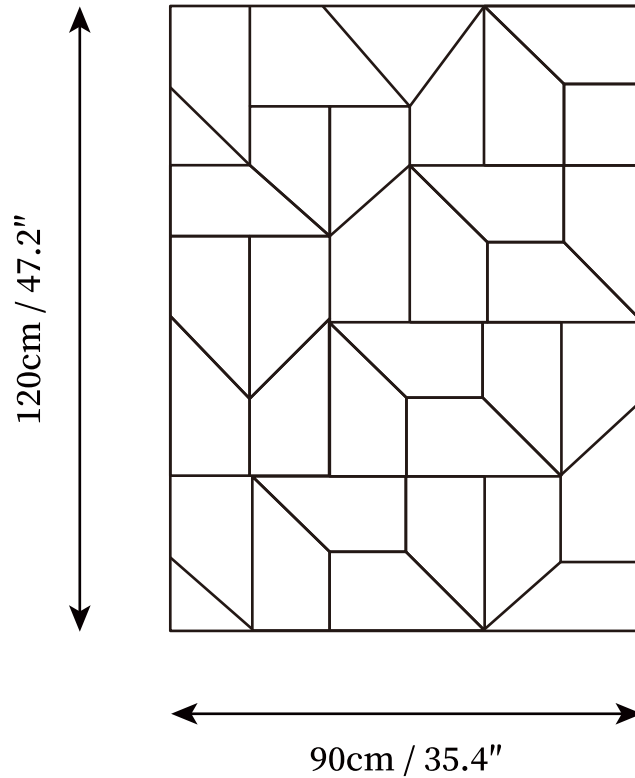

SPECIFICATION SHEET

SPECIFICATION DETAILS

*For custom options, consult factory for details

Fixture Dimensions	L 35.4" x W 47.2"
Light source	Integrated LED
Wattage	~5W
Voltage	AC 110-240V
Dimming	Not supported
CRI(Ra)	90+CRI
Mounting	Hardwired.
LED Rated Life	30000 hours
Color Temperature	Warm Light (3000K), Neutral Light (4000K), Cool Light (6000K)
Control method	Compatible with common wall switches(not included)
Finishes	White.
Shade Details	White.
Material	Metal.