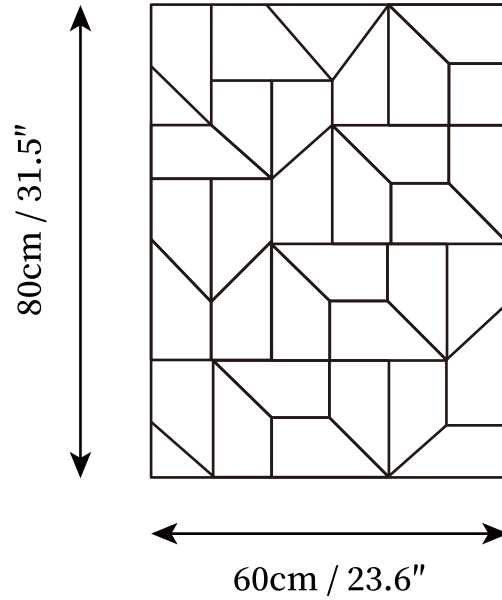

SPECIFICATION SHEET

SPECIFICATION DETAILS

*For custom options, consult factory for details

Fixture Dimensions	L 23.6" x W 31.5"
Light source	Integrated LED
Wattage	~5W
Voltage	AC 110-240V
Dimming	Not supported
CRI(Ra)	90+CRI
Mounting	Hardwired.
LED Rated Life	30000 hours
Color Temperature	Warm Light (3000K), Neutral Light (4000K), Cool Light (6000K)
Control method	Compatible with common wall switches(not included)
Finishes	White.
Shade Details	White.
Material	Metal.