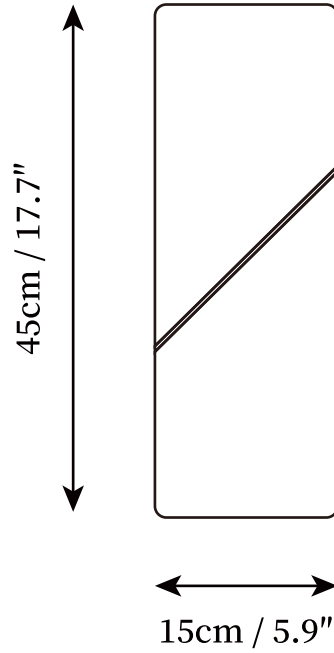

## SPECIFICATION DETAILS

\*For custom options, consult factory for details

<b>Fixture Dimensions</b>	L 5.9" x W 17.7"
<b>Light source</b>	Integrated LED
<b>Wattage</b>	~5W
<b>Voltage</b>	AC 110-240V
<b>Dimming</b>	Not supported
<b>CRI(Ra)</b>	90+CRI
<b>Mounting</b>	Hardwired.
<b>LED Rated Life</b>	30000 hours
<b>Color Temperature</b>	Warm Light (3000K), Neutral Light (4000K), Cool Light (6000K)
<b>Control method</b>	Compatible with common wall switches(not included)
<b>Finishes</b>	White.
<b>Shade Details</b>	White.
<b>Material</b>	Metal.

## SPECIFICATION DETAILS

\*For custom options, consult factory for details

<b>Fixture Dimensions</b>	L 11.8" x W 17.7"
<b>Light source</b>	Integrated LED
<b>Wattage</b>	~5W
<b>Voltage</b>	AC 110-240V
<b>Dimming</b>	Not supported
<b>CRI(Ra)</b>	90+CRI
<b>Mounting</b>	Hardwired.
<b>LED Rated Life</b>	30000 hours
<b>Color Temperature</b>	Warm Light (3000K), Neutral Light (4000K), Cool Light (6000K)
<b>Control method</b>	Compatible with common wall switches (not included)
<b>Finishes</b>	White.
<b>Shade Details</b>	White.
<b>Material</b>	Metal.

## SPECIFICATION DETAILS

\*For custom options, consult factory for details

<b>Fixture Dimensions</b>	L 11.8" x W 47.2"
<b>Light source</b>	Integrated LED
<b>Wattage</b>	~5W
<b>Voltage</b>	AC 110-240V
<b>Dimming</b>	Not supported
<b>CRI(Ra)</b>	90+CRI
<b>Mounting</b>	Hardwired.
<b>LED Rated Life</b>	30000 hours
<b>Color Temperature</b>	Warm Light (3000K), Neutral Light (4000K), Cool Light (6000K)
<b>Control method</b>	Compatible with common wall switches(not included)
<b>Finishes</b>	White.
<b>Shade Details</b>	White.
<b>Material</b>	Metal.