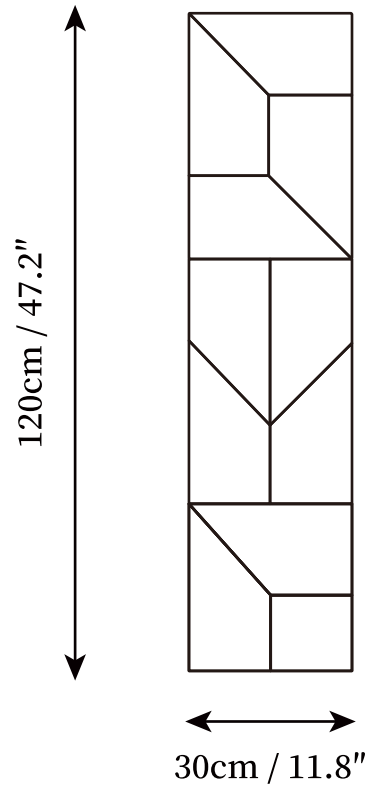

## SPECIFICATION DETAILS

\*For custom options, consult factory for details

<b>Fixture Dimensions</b>	L 5.9" x W 17.7"
<b>Light source</b>	Integrated LED
<b>Wattage</b>	~5W
<b>Voltage</b>	AC 110-240V
<b>Dimming</b>	Not supported
<b>CRI(Ra)</b>	90+CRI
<b>Mounting</b>	Hardwired.
<b>LED Rated Life</b>	30000 hours
<b>Color Temperature</b>	Warm Light (3000K), Neutral Light (4000K), Cool Light (6000K)
<b>Control method</b>	Compatible with common wall switches(not included)
<b>Finishes</b>	White.
<b>Shade Details</b>	White.
<b>Material</b>	Metal.

## SPECIFICATION DETAILS

\*For custom options, consult factory for details

<b>Fixture Dimensions</b>	L 11.8" x W 17.7"
<b>Light source</b>	Integrated LED
<b>Wattage</b>	~5W
<b>Voltage</b>	AC 110-240V
<b>Dimming</b>	Not supported
<b>CRI(Ra)</b>	90+CRI
<b>Mounting</b>	Hardwired.
<b>LED Rated Life</b>	30000 hours
<b>Color Temperature</b>	Warm Light (3000K), Neutral Light (4000K), Cool Light (6000K)
<b>Control method</b>	Compatible with common wall switches (not included)
<b>Finishes</b>	White.
<b>Shade Details</b>	White.
<b>Material</b>	Metal.

## SPECIFICATION DETAILS

\*For custom options, consult factory for details

<b>Fixture Dimensions</b>	L 11.8" x W 47.2"
<b>Light source</b>	Integrated LED
<b>Wattage</b>	~5W
<b>Voltage</b>	AC 110-240V
<b>Dimming</b>	Not supported
<b>CRI(Ra)</b>	90+CRI
<b>Mounting</b>	Hardwired.
<b>LED Rated Life</b>	30000 hours
<b>Color Temperature</b>	Warm Light (3000K), Neutral Light (4000K), Cool Light (6000K)
<b>Control method</b>	Compatible with common wall switches(not included)
<b>Finishes</b>	White.
<b>Shade Details</b>	White.
<b>Material</b>	Metal.