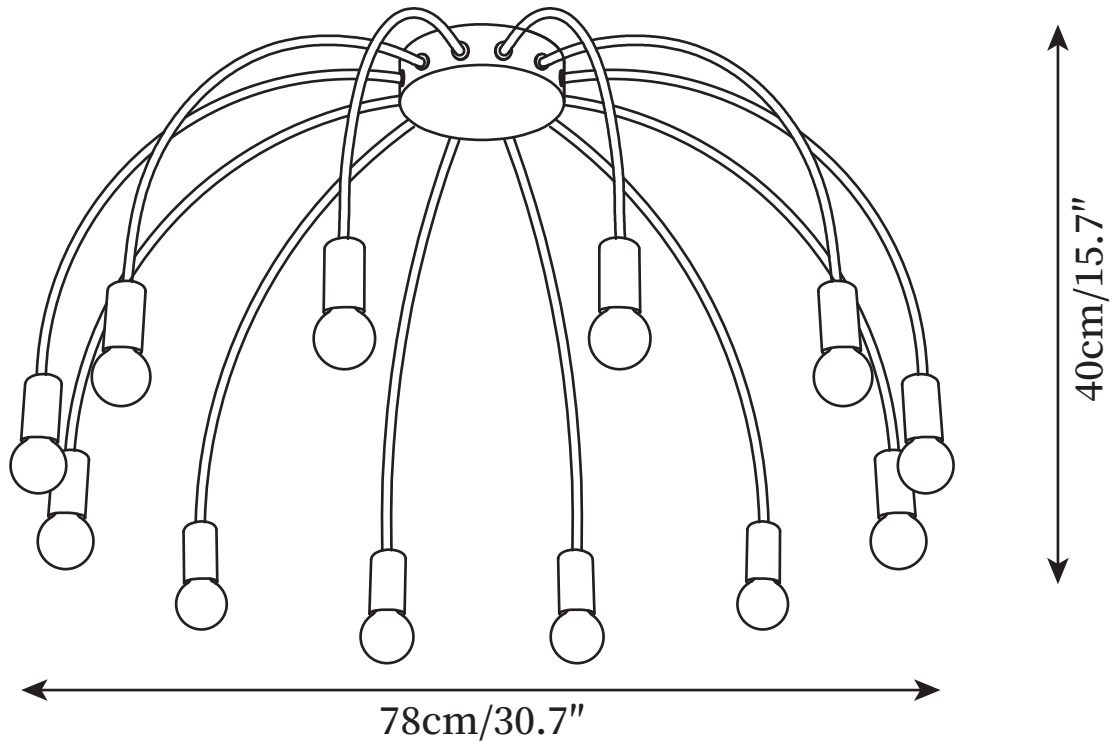

SPECIFICATION SHEET

SPECIFICATION DETAILS

*For custom options, consult factory for details

Fixture Dimensions	12 Heads D 30.7" x H 15.7"
Light source	E14
Wattage	15W
Voltage	AC 110-240V
Color Temperature	Based on the purchase of light bulbs
CRI(Ra)	80CRI
Mounting	Ceiling
Driver Required	No
Optional Color Temps	Buy bulbs as needed
LED Rated Life	Based on bulb life (we do not supply bulbs)
Dimming	Dimming is not supported
Finishes	Gold
Shade Details	Clear+Gold
Material	Brass, Glass
Wire Length	No
Wire Type	No