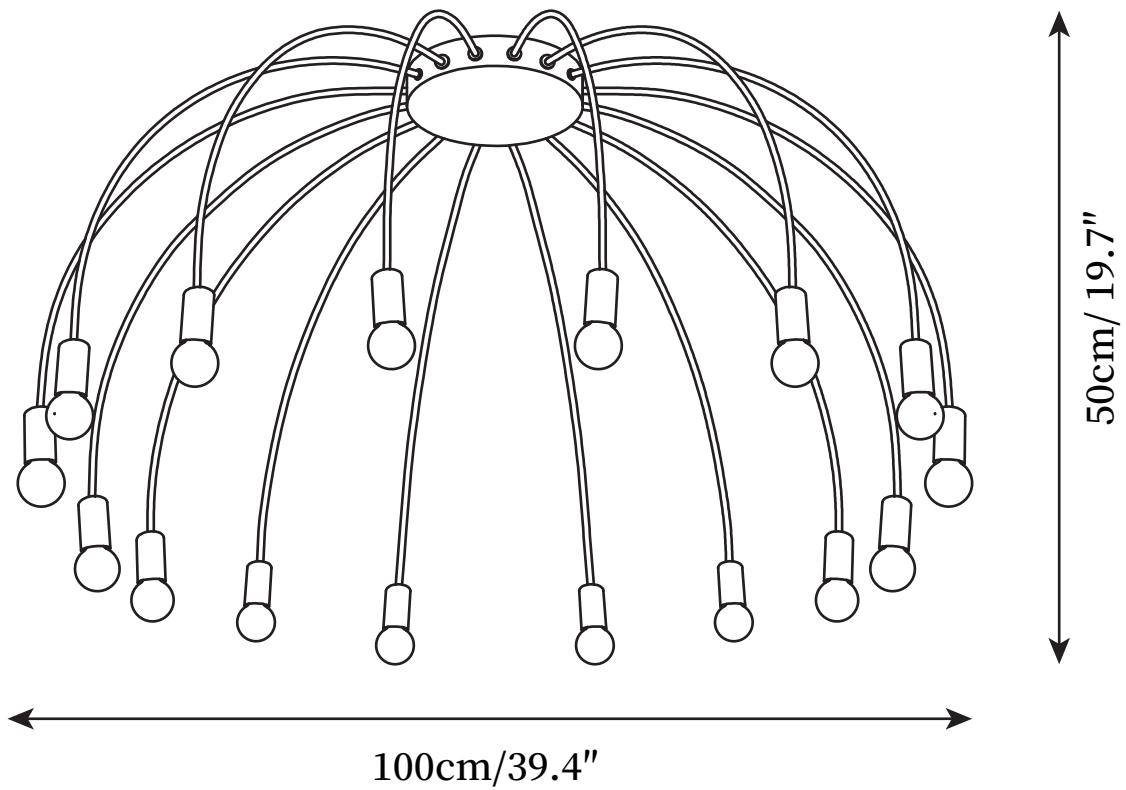

SPECIFICATION SHEET

SPECIFICATION DETAILS

*For custom options, consult factory for details

Fixture Dimensions	16 Heads D 39.4" x H 19.7"
Light source	E14
Wattage	15W
Voltage	AC 110-240V
Color Temperature	Based on the purchase of light bulbs
CRI(Ra)	80CRI
Mounting	Ceiling
Driver Required	No
Optional Color Temps	Buy bulbs as needed
LED Rated Life	Based on bulb life (we do not supply bulbs)
Dimming	Dimming is not supported
Finishes	Gold
Shade Details	Clear+Gold
Material	Brass, Glass
Wire Length	No
Wire Type	No