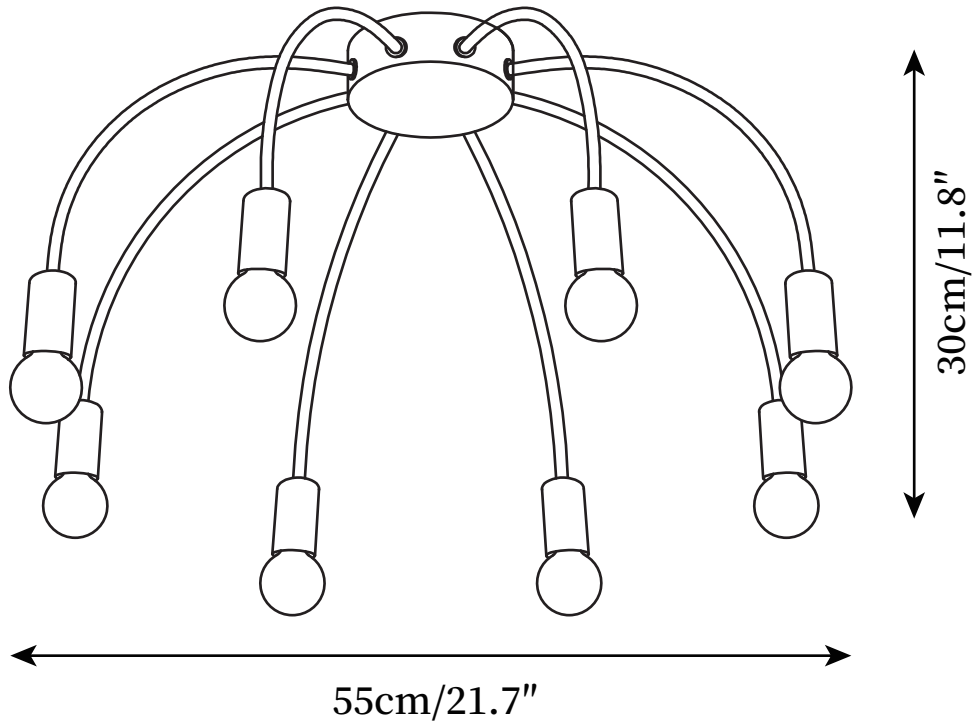

## SPECIFICATION DETAILS

\*For custom options, consult factory for details

|                             |   |
|-----------------------------|---|
| <b>Fixture Dimensions</b>   | 8 Heads D 21.7" x H 11.8"                   |
| <b>Light source</b>         | E14   |
| <b>Wattage</b>              | 15W   |
| <b>Voltage</b>              | AC 110-240V                                 |
| <b>Color Temperature</b>    | Based on the purchase of light bulbs        |
| <b>CRI(Ra)</b>              | 80CRI                                       |
| <b>Mounting</b>             | Ceiling                                     |
| <b>Driver Required</b>      | No  |
| <b>Optional Color Temps</b> | Buy bulbs as needed                         |
| <b>LED Rated Life</b>       | Based on bulb life (we do not supply bulbs) |
| <b>Dimming</b>              | Dimming is not supported                    |
| <b>Finishes</b>             | Gold  |
| <b>Shade Details</b>        | Clear+Gold                                  |
| <b>Material</b>             | Brass, Glass                                |
| <b>Wire Length</b>          | No  |
| <b>Wire Type</b>            | No  |