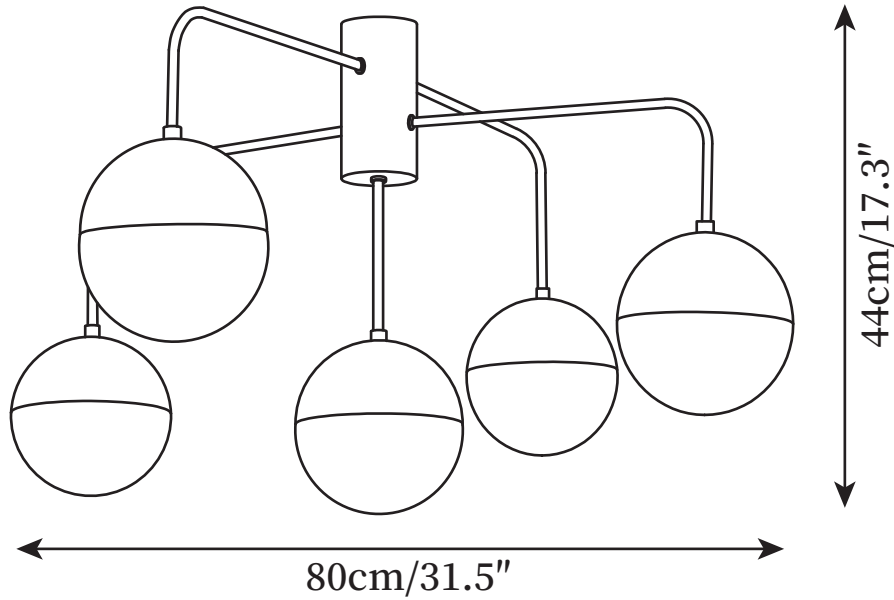

SPECIFICATION SHEET

SPECIFICATION DETAILS

*For custom options, consult factory for details

Fixture Dimensions	D 31.5" x H 17.3"
Light source	E26 or E27
Wattage	40W
Voltage	AC 110-240V
Color Temperature	Based on the purchase of light bulbs
CRI(Ra)	80CRI
Mounting	Ceiling
Driver Required	NO
Optional Color Temps	Buy bulbs as needed
LED Rated Life	Based on bulb life (we do not supply bulbs)
Dimming	Dimming is not supported
Finishes	Plated Brass, Black
Shade Details	Clear
Material	Brass, Glass
Wire Length	No
Wire Type	No