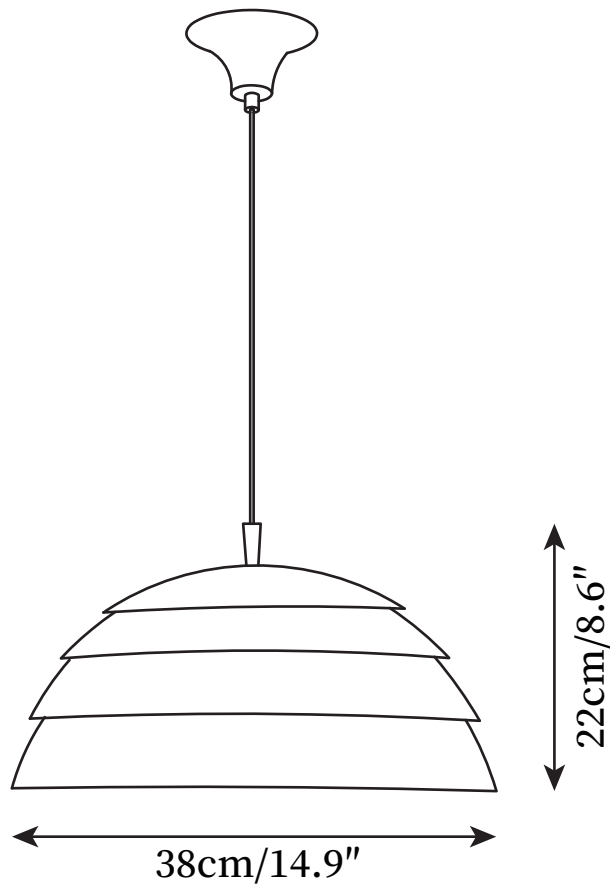

SPECIFICATION SHEET

SPECIFICATION DETAILS

*For custom options, consult factory for details

Fixture Dimensions	D 14.9" x H 8.6"
Light source	E26 or E27
Wattage	Max 40W
Voltage	AC 110-240V
Color Temperature	Based on the purchase of light bulbs
CRI(Ra)	80CRI
Mounting	Ceiling
Driver Required	NO
Optional Color Temps	Buy bulbs as needed
LED Rated Life	Based on bulb life (we do not supply bulbs)
Dimming	Dimming is not supported
Finishes	White, Black
Shade Details	White, Black
Material	Iron, Metal
Wire Length	59"
Wire Type	Black Coaxial Wire