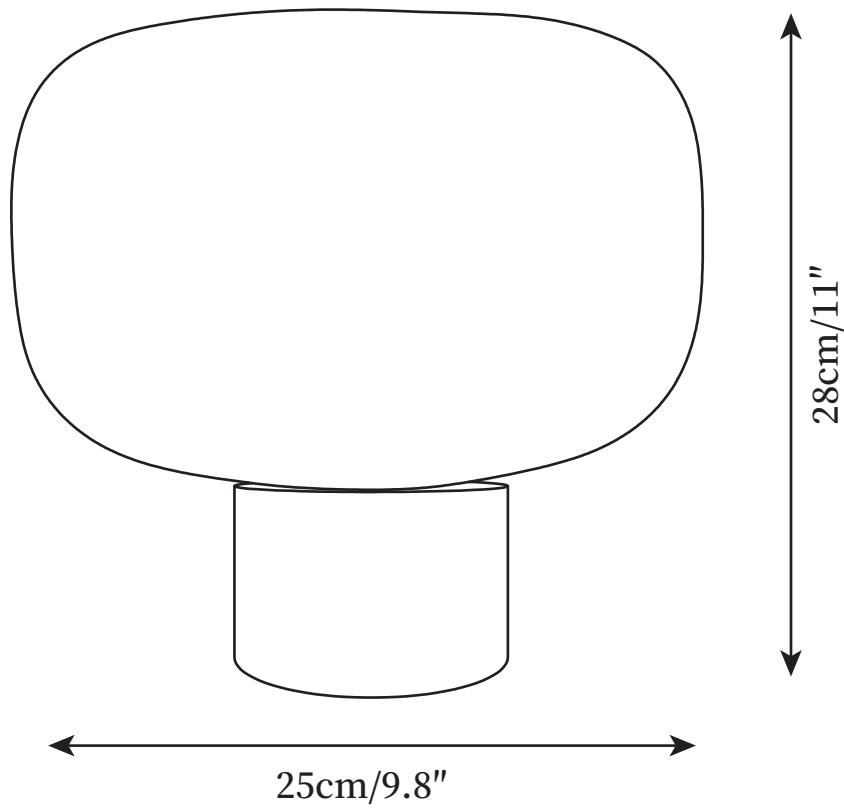

SPECIFICATION SHEET

SPECIFICATION DETAILS

*For custom options, consult factory for details

Fixture Dimensions	D 9.8" x H 11"
Light source	E26 or E27
Wattage	40W
Voltage	AC 110-240V
Color Temperature	Based on the purchase of light bulbs
CRI(Ra)	80CRI
Mounting	Table
Driver Required	NO
Optional Color Temps	Buy bulbs as needed
LED Rated Life	Based on bulb life (we do not supply bulbs)
Dimming	Dimming is not supported
Finishes	Gold
Glass Details	Cognac, Smoke gray
Material	Metal, Glass
Wire Length	59"
Wire Type	Wire with switch plug

SPECIFICATION SHEET

SPECIFICATION DETAILS

*For custom options, consult factory for details

Fixture Dimensions	D 11.8" x H 16.1"
Light source	E26 or E27
Wattage	40W
Voltage	AC 110-240V
Color Temperature	Based on the purchase of light bulbs
CRI(Ra)	80CRI
Mounting	Table
Driver Required	NO
Optional Color Temps	Buy bulbs as needed
LED Rated Life	Based on bulb life (we do not supply bulbs)
Dimming	Dimming is not supported
Finishes	Gold
Glass Details	Cognac, Smoke gray
Material	Metal, Glass
Wire Length	59"
Wire Type	Wire with switch plug