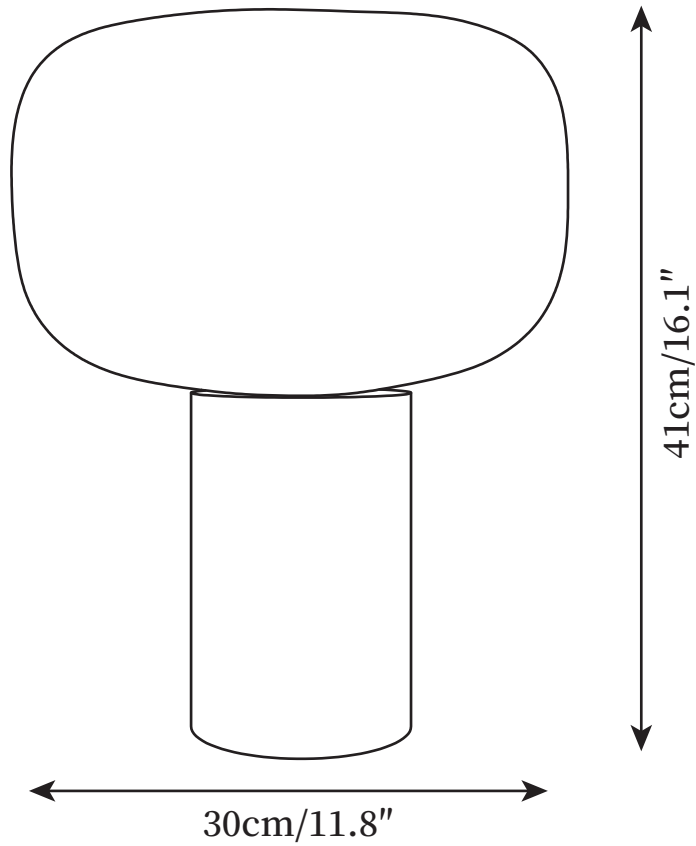

SPECIFICATION SHEET

SPECIFICATION DETAILS

*For custom options, consult factory for details

Fixture Dimensions	D 9.8" x H 11"
Light source	E26 or E27
Wattage	40W
Voltage	AC 110-240V
Color Temperature	Based on the purchase of light bulbs
CRI(Ra)	80CRI
Mounting	Table
Driver Required	NO
Optional Color Temps	Buy bulbs as needed
LED Rated Life	Based on bulb life (we do not supply bulbs)
Dimming	Dimming is not supported
Finishes	Gold
Glass Details	Cognac, Smoke gray
Material	Metal, Glass
Wire Length	59"
Wire Type	Wire with switch plug

SPECIFICATION SHEET

SPECIFICATION DETAILS

*For custom options, consult factory for details

Fixture Dimensions	D 11.8" x H 16.1"
Light source	E26 or E27
Wattage	40W
Voltage	AC 110-240V
Color Temperature	Based on the purchase of light bulbs
CRI(Ra)	80CRI
Mounting	Table
Driver Required	NO
Optional Color Temps	Buy bulbs as needed
LED Rated Life	Based on bulb life (we do not supply bulbs)
Dimming	Dimming is not supported
Finishes	Gold
Glass Details	Cognac, Smoke gray
Material	Metal, Glass
Wire Length	59"
Wire Type	Wire with switch plug