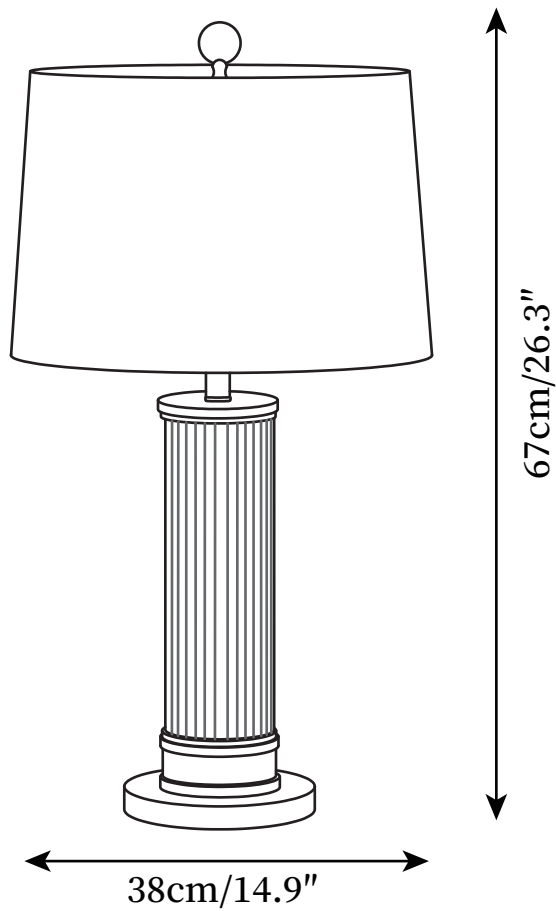

## SPECIFICATION DETAILS

\*For custom options, consult factory for details

<b>Fixture Dimensions</b>	D 14.9" x H 26.3"
<b>Light source</b>	E26 or E27
<b>Wattage</b>	40W
<b>Voltage</b>	AC 110-240V
<b>Color Temperature</b>	Based on the purchase of light bulbs
<b>CRI(Ra)</b>	80CRI
<b>Mounting</b>	Table
<b>Driver Required</b>	NO
<b>Optional Color Temps</b>	Buy bulbs as needed
<b>LED Rated Life</b>	Based on bulb life (we do not supply bulbs)
<b>Dimming</b>	Dimming is not supported
<b>Finishes</b>	Gold, Clear
<b>Shade Details</b>	White
<b>Material</b>	Metal, Glass, Fabric
<b>Wire Length</b>	59"
<b>Wire Type</b>	Wire with switch plug