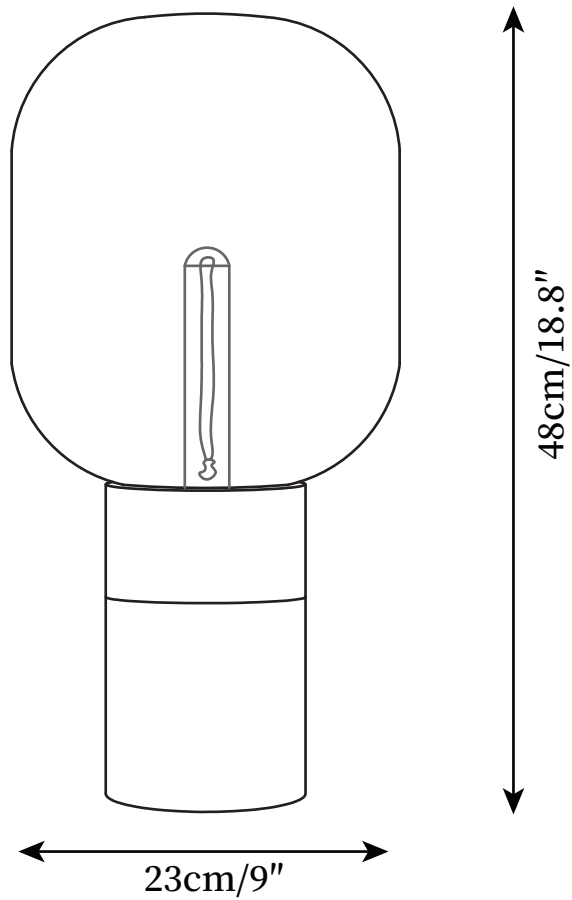

SPECIFICATION SHEET

SPECIFICATION DETAILS

*For custom options, consult factory for details

Fixture Dimensions	D 9" x H 18.8"
Light source	E26 or E27
Wattage	40W
Voltage	AC 110-240V
Color Temperature	Based on the purchase of light bulbs
CRI(Ra)	80CRI
Mounting	Table
Driver Required	NO
Optional Color Temps	Buy bulbs as needed
LED Rated Life	Based on bulb life (we do not supply bulbs)
Dimming	Dimming is not supported
Finishes	Gold, White Marble, Black Marble
Glass Details	Cognac, Smoke Gray
Material	Metal, Marble, Glass
Wire Length	59"
Wire Type	Wire with switch plug