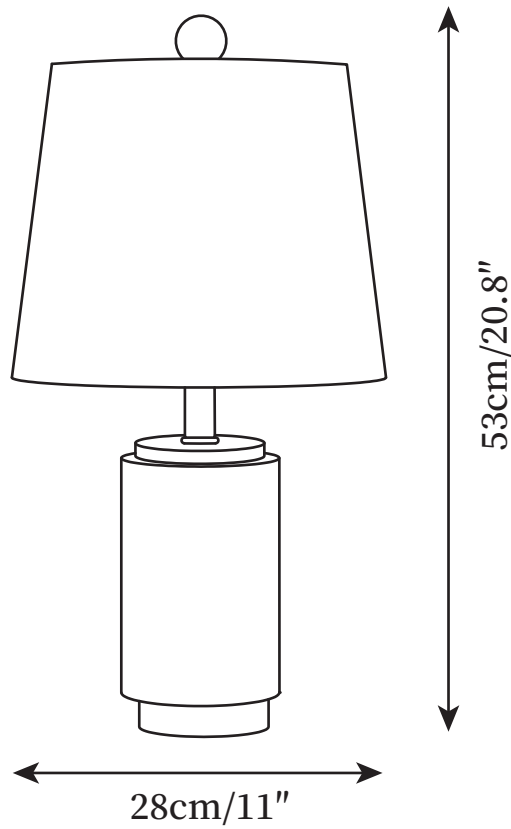

SPECIFICATION SHEET

SPECIFICATION DETAILS

*For custom options, consult factory for details

Fixture Dimensions	Ø 11" x H 20.8"
Light source	E26 or E27
Wattage	40W
Voltage	AC 110-240V
Color Temperature	Based on the purchase of light bulbs
CRI(Ra)	80CRI
Mounting	Table
Driver Required	NO
Optional Color Temps	Buy bulbs as needed
LED Rated Life	Based on bulb life (we do not supply bulbs)
Dimming	Dimming is not supported
Finishes	Gold,White Marble, Black Marble
Shade Details	White
Material	Metal, Fabric, Marble
Wire Length	59"
Wire Type	Wire with switch plug