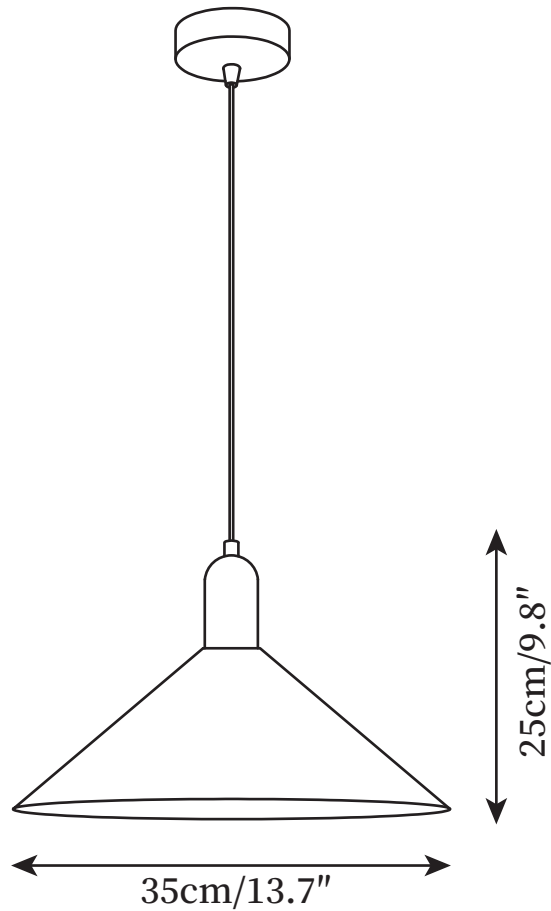

SPECIFICATION SHEET

SPECIFICATION DETAILS

*For custom options, consult factory for details

Fixture Dimensions	D 13.7" x H 9.8"
Light source	E26 or E27
Wattage	40W
Voltage	AC 110-240V
Color Temperature	Based on the purchase of light bulbs
CRI(Ra)	80CRI
Mounting	Ceiling
Driver Required	NO
Optional Color Temps	Buy bulbs as needed
LED Rated Life	Based on bulb life (we do not supply bulbs)
Dimming	Dimming is not supported
Finishes	Gold, Black, White, Grey
Shade Details	Gold, Black, White, Grey
Material	Metal, Aluminum, Iron
Wire Length	59"
Wire Type	Black Coaxial Wire