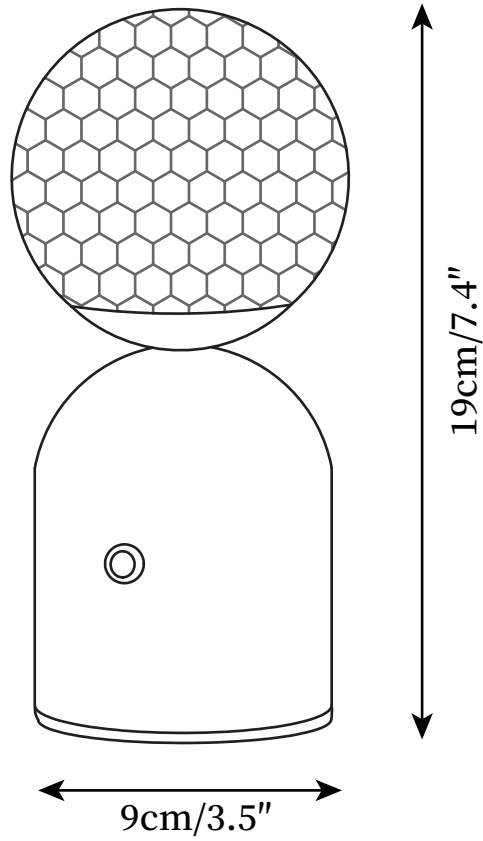

SPECIFICATION SHEET

SPECIFICATION DETAILS

*For custom options, consult factory for details

Fixture Dimensions	D 3.5" x H 7.4"
Light source	Integrated LED
Wattage	~3W
Voltage	AC 110-240V
Color Temperature	3000K
CRI(Ra)	80CRI
Mounting	Table
Driver Required	No
Optional Color Temps	Warm Light (3000K), Neutral Light (4500K), Cool Light (6000K)
LED Rated Life	30000 hours
Dimming	Dimming is not supported
Finishes	Gold
Glass Details	Clear
Material	Brass, Acrylic
Wire Length	59"
Wire Type	USB charging cable.