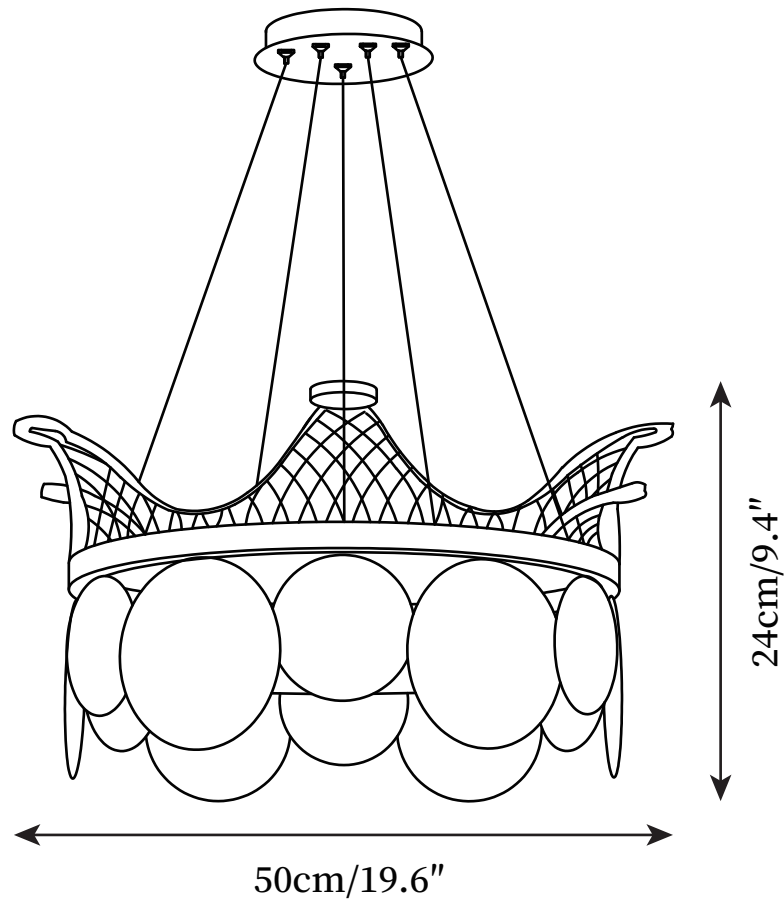

SPECIFICATION SHEET

SPECIFICATION DETAILS

*For custom options, consult factory for details

Fixture Dimensions	D 19.6" x H 9.4"
Light source	Integrated LED
Wattage	~40W
Voltage	AC 110-240V
Color Temperature	Based on the purchase of light bulbs
CRI(Ra)	80CRI
Mounting	Ceiling
Driver Required	Yes
Optional Color Temps	Warm Light (3000K), Neutral Light (4500K), Cool Light (6000K)
LED Rated Life	Based on bulb life (we do not supply bulbs)
Dimming	Dimming is not supported
Finishes	Gold
Shade Details	Clear, Opaque
Material	Metal, Acrylic, Aluminum
Rod Length	59"
Rod Type	Hanging Wire

SPECIFICATION SHEET

SPECIFICATION DETAILS

*For custom options, consult factory for details

Fixture Dimensions	D 27.5" x H 14.9"
Light source	Integrated LED
Wattage	~63W
Voltage	AC 110-240V
Color Temperature	Based on the purchase of light bulbs
CRI(Ra)	80CRI
Mounting	Ceiling
Driver Required	Yes
Optional Color Temps	Warm Light (3000K), Neutral Light (4500K), Cool Light (6000K)
LED Rated Life	Based on bulb life (we do not supply bulbs)
Dimming	Dimming is not supported
Finishes	Gold
Shade Details	Clear, Opaque
Material	Metal, Acrylic, Aluminum
Rod Length	59"
Rod Type	Hanging Wire

SPECIFICATION SHEET

SPECIFICATION DETAILS

*For custom options, consult factory for details

Fixture Dimensions	D 35.4" x H 14.9"
Light source	Integrated LED
Wattage	~88W
Voltage	AC 110-240V
Color Temperature	Based on the purchase of light bulbs
CRI(Ra)	80CRI
Mounting	Ceiling
Driver Required	Yes
Optional Color Temps	Warm Light (3000K), Neutral Light (4500K), Cool Light (6000K)
LED Rated Life	Based on bulb life (we do not supply bulbs)
Dimming	Dimming is not supported
Finishes	Gold
Shade Details	Clear, Opaque
Material	Metal, Acrylic, Aluminum
Rod Length	59"
Rod Type	Hanging Wire