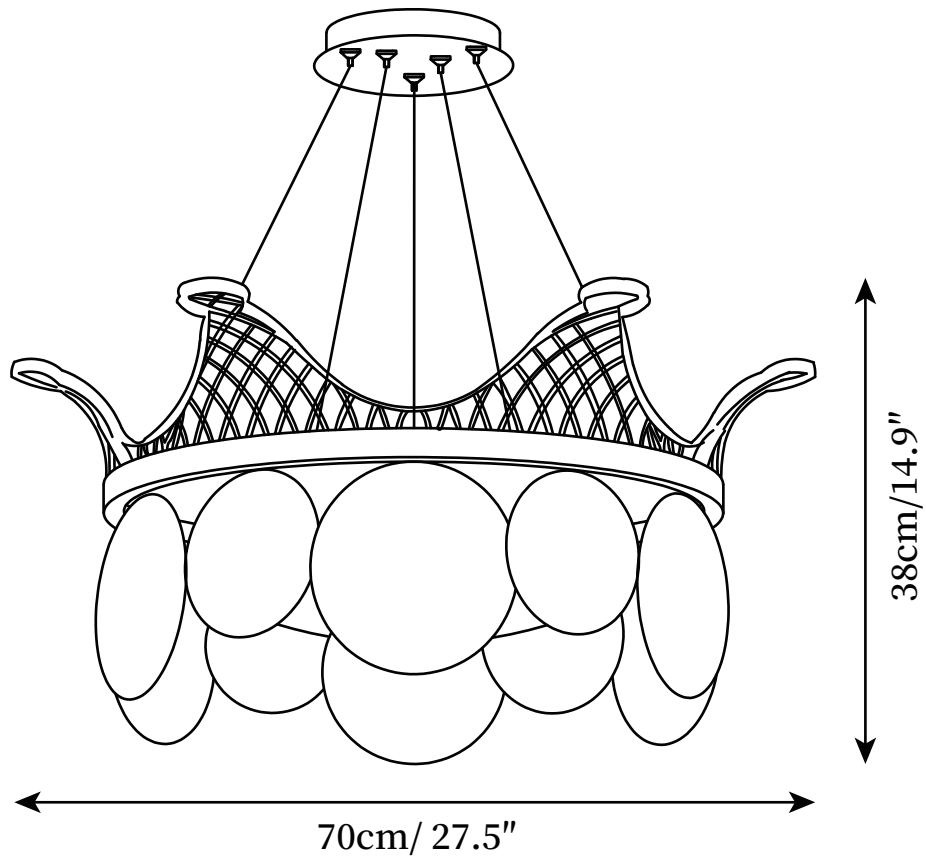

SPECIFICATION SHEET

SPECIFICATION DETAILS

*For custom options, consult factory for details

Fixture Dimensions	D 19.6" x H 9.4"
Light source	Integrated LED
Wattage	~40W
Voltage	AC 110-240V
Color Temperature	Based on the purchase of light bulbs
CRI(Ra)	80CRI
Mounting	Ceiling
Driver Required	Yes
Optional Color Temps	Warm Light (3000K), Neutral Light (4500K), Cool Light (6000K)
LED Rated Life	Based on bulb life (we do not supply bulbs)
Dimming	Dimming is not supported
Finishes	Gold
Shade Details	Clear, Opaque
Material	Metal, Acrylic, Aluminum
Rod Length	59"
Rod Type	Hanging Wire

SPECIFICATION SHEET

SPECIFICATION DETAILS

*For custom options, consult factory for details

Fixture Dimensions	D 27.5" x H 14.9"
Light source	Integrated LED
Wattage	~63W
Voltage	AC 110-240V
Color Temperature	Based on the purchase of light bulbs
CRI(Ra)	80CRI
Mounting	Ceiling
Driver Required	Yes
Optional Color Temps	Warm Light (3000K), Neutral Light (4500K), Cool Light (6000K)
LED Rated Life	Based on bulb life (we do not supply bulbs)
Dimming	Dimming is not supported
Finishes	Gold
Shade Details	Clear, Opaque
Material	Metal, Acrylic, Aluminum
Rod Length	59"
Rod Type	Hanging Wire

SPECIFICATION SHEET

SPECIFICATION DETAILS

*For custom options, consult factory for details

Fixture Dimensions	D 35.4" x H 14.9"
Light source	Integrated LED
Wattage	~88W
Voltage	AC 110-240V
Color Temperature	Based on the purchase of light bulbs
CRI(Ra)	80CRI
Mounting	Ceiling
Driver Required	Yes
Optional Color Temps	Warm Light (3000K), Neutral Light (4500K), Cool Light (6000K)
LED Rated Life	Based on bulb life (we do not supply bulbs)
Dimming	Dimming is not supported
Finishes	Gold
Shade Details	Clear, Opaque
Material	Metal, Acrylic, Aluminum
Rod Length	59"
Rod Type	Hanging Wire