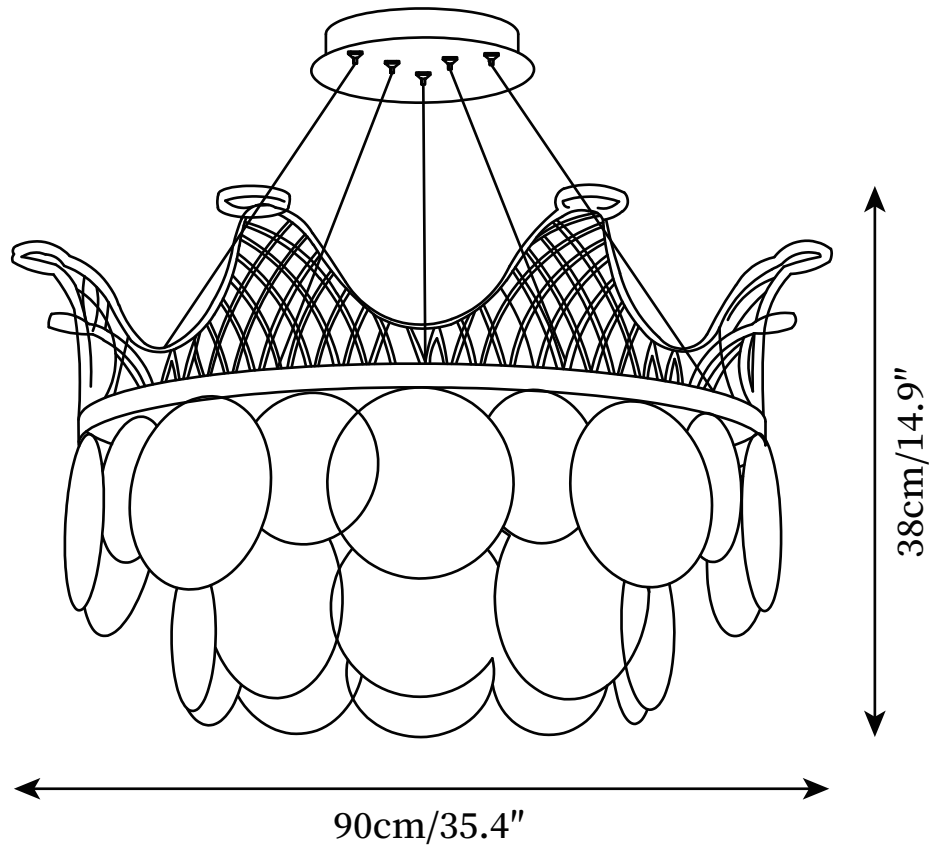

SPECIFICATION SHEET

SPECIFICATION DETAILS

*For custom options, consult factory for details

Fixture Dimensions	D 19.6" x H 9.4"
Light source	Integrated LED
Wattage	~40W
Voltage	AC 110-240V
Color Temperature	Based on the purchase of light bulbs
CRI(Ra)	80CRI
Mounting	Ceiling
Driver Required	Yes
Optional Color Temps	Warm Light (3000K), Neutral Light (4500K), Cool Light (6000K)
LED Rated Life	Based on bulb life (we do not supply bulbs)
Dimming	Dimming is not supported
Finishes	Gold
Shade Details	Clear, Opaque
Material	Metal, Acrylic, Aluminum
Rod Length	59"
Rod Type	Hanging Wire

SPECIFICATION SHEET

SPECIFICATION DETAILS

*For custom options, consult factory for details

Fixture Dimensions	D 27.5" x H 14.9"
Light source	Integrated LED
Wattage	~63W
Voltage	AC 110-240V
Color Temperature	Based on the purchase of light bulbs
CRI(Ra)	80CRI
Mounting	Ceiling
Driver Required	Yes
Optional Color Temps	Warm Light (3000K), Neutral Light (4500K), Cool Light (6000K)
LED Rated Life	Based on bulb life (we do not supply bulbs)
Dimming	Dimming is not supported
Finishes	Gold
Shade Details	Clear, Opaque
Material	Metal, Acrylic, Aluminum
Rod Length	59"
Rod Type	Hanging Wire

SPECIFICATION SHEET

SPECIFICATION DETAILS

*For custom options, consult factory for details

Fixture Dimensions	D 35.4" x H 14.9"
Light source	Integrated LED
Wattage	~88W
Voltage	AC 110-240V
Color Temperature	Based on the purchase of light bulbs
CRI(Ra)	80CRI
Mounting	Ceiling
Driver Required	Yes
Optional Color Temps	Warm Light (3000K), Neutral Light (4500K), Cool Light (6000K)
LED Rated Life	Based on bulb life (we do not supply bulbs)
Dimming	Dimming is not supported
Finishes	Gold
Shade Details	Clear, Opaque
Material	Metal, Acrylic, Aluminum
Rod Length	59"
Rod Type	Hanging Wire