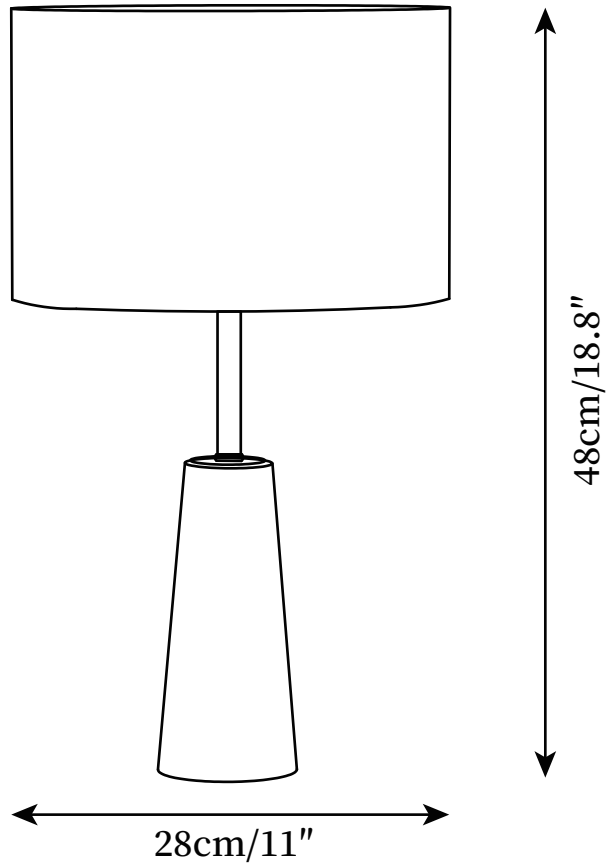

SPECIFICATION SHEET

SPECIFICATION DETAILS

*For custom options, consult factory for details

Fixture Dimensions	D 11" x H 18.8"
Light source	E26 or E27
Wattage	40W
Voltage	AC 110-240V
Color Temperature	Based on the purchase of light bulbs
CRI(Ra)	80CRI
Mounting	Table
Driver Required	NO
Optional Color Temps	Buy bulbs as needed
LED Rated Life	Based on bulb life (we do not supply bulbs)
Dimming	Dimming is not supported
Finishes	Gold, White Marble
Shade Details	White
Material	Metal, Fabric, Marble
Wire Length	59"
Wire Type	Wire with switch plug