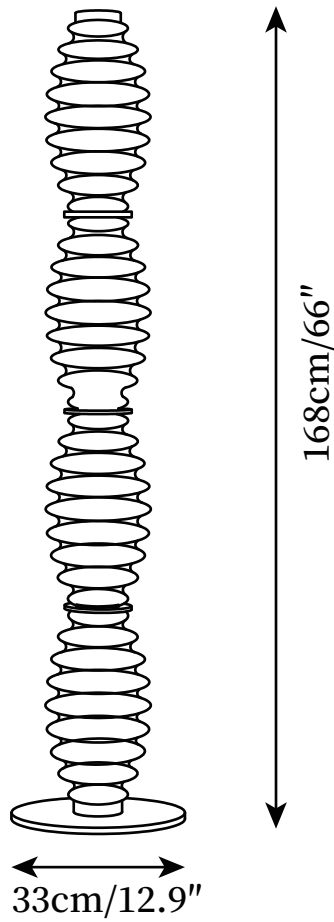

SPECIFICATION SHEET

SPECIFICATION DETAILS

*For custom options, consult factory for details

Fixture Dimensions	D 12.9" x H 66"
Light source	Integrated LED
Wattage	~40W
Voltage	AC 110-240V
Color Temperature	Based on the purchase of light bulbs
CRI(Ra)	80CRI
Mounting	Floor
Driver Required	Yes
Optional Color Temps	Warm Light (3000K), Neutral Light (4500K), Cool Light (6000K)
LED Rated Life	Based on bulb life (we do not supply bulbs)
Dimming	Dimming is not supported
Finishes	Chrome
Glass Details	White
Material	Glass, Metal
Wire Length	98.4"
Wire Type	Wire with switch plug