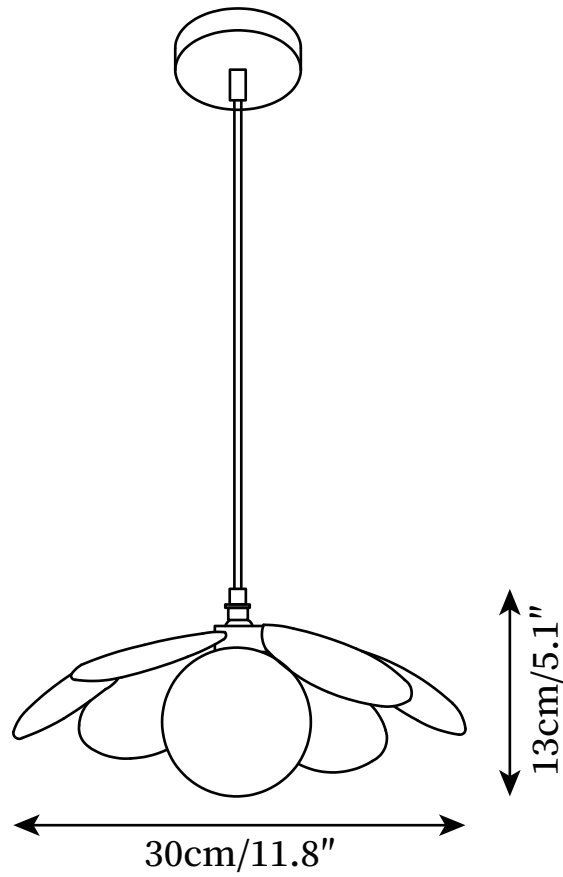

## SPECIFICATION DETAILS

\*For custom options, consult factory for details

<b>Fixture Dimensions</b>	D 11.8" x H 5.1"
<b>Light source</b>	G9
<b>Wattage</b>	5W
<b>Voltage</b>	AC 110-240V
<b>Color Temperature</b>	Based on the purchase of light bulbs
<b>CRI(Ra)</b>	80CRI
<b>Mounting</b>	Ceiling
<b>Driver Required</b>	NO
<b>Optional Color Temps</b>	Buy bulbs as needed
<b>LED Rated Life</b>	Based on bulb life (we do not supply bulbs)
<b>Dimming</b>	Dimming is not supported
<b>Finishes</b>	Walnut, Wood Color
<b>Glass Details</b>	White
<b>Material</b>	Iron, Metal, Glass
<b>Wire Length</b>	59"
<b>Wire Type</b>	Black Coaxial Wire