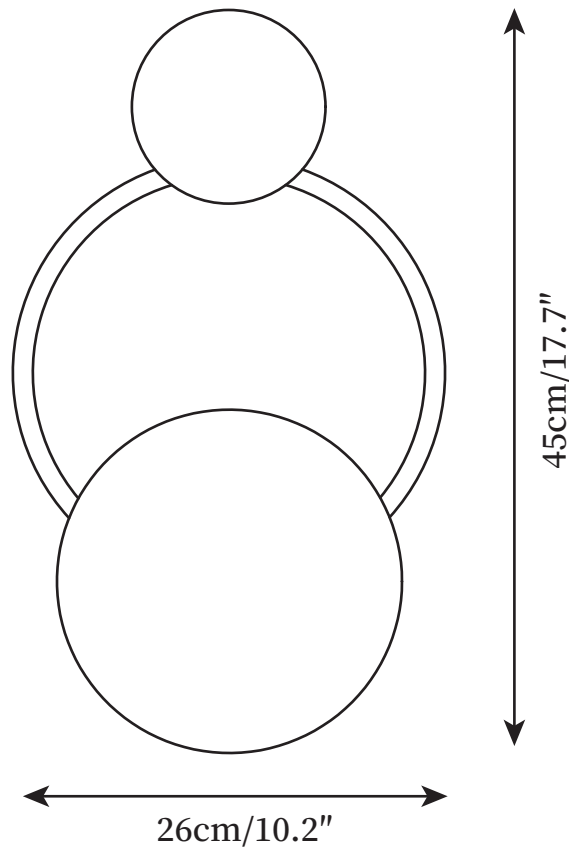

SPECIFICATION SHEET

SPECIFICATION DETAILS

*For custom options, consult factory for details

Fixture Dimensions	D 10.6" x H 13.7"
Light source	G4
Wattage	~3W
Voltage	AC 110-240V
Color Temperature	Based on the purchase of light bulbs
CRI(Ra)	80CRI
Mounting	Wall
Driver Required	No
Optional Color Temps	Buy bulbs as needed
LED Rated Life	Based on bulb life (we do not supply bulbs)
Dimming	Dimming is not supported
Finishes	Gold, Black
Glass Details	White
Material	Metal, Glass
Wire Length	No
Wire Type	No