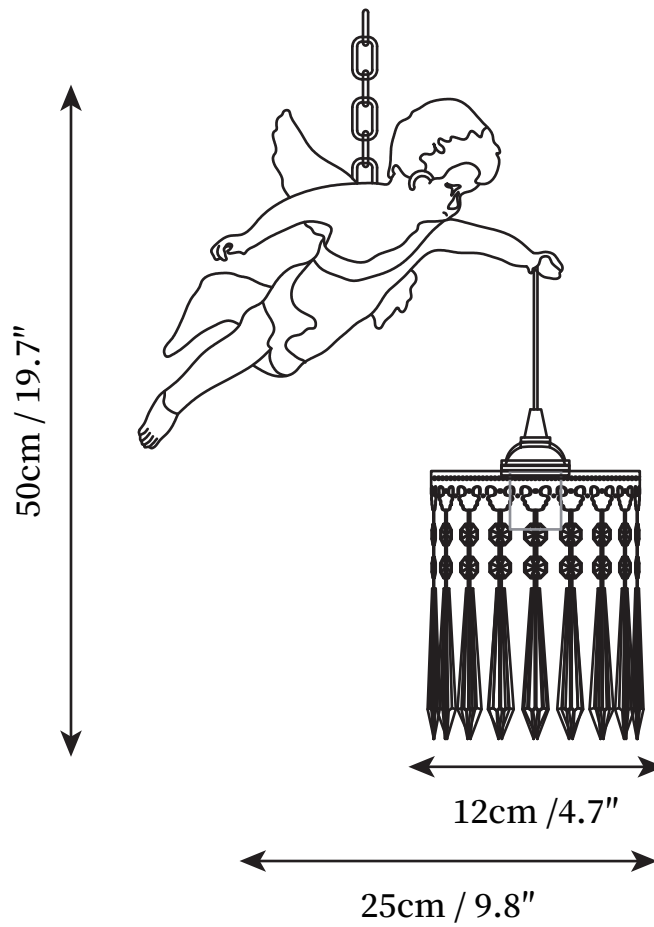

## SPECIFICATION DETAILS

\*For custom options, consult factory for details

<b>Fixture Dimensions</b>	D 9.8" x H 19.7"
<b>Light source</b>	E14
<b>Wattage</b>	15W
<b>Voltage</b>	AC 110-240V
<b>Color Temperature</b>	Based on the purchase of light bulbs
<b>CRI(Ra)</b>	80CRI
<b>Mounting</b>	Table
<b>Driver Required</b>	NO
<b>Optional Color Temps</b>	Buy bulbs as needed
<b>LED Rated Life</b>	Based on bulb life (we do not supply bulbs)
<b>Dimming</b>	Dimming is not supported
<b>Finishes</b>	Brass
<b>Shade Details</b>	Clear
<b>Material</b>	Brass, Crystal
<b>Hanging chain Length</b>	Hanging chain 50cm / 19.7"
<b>Hanging chain Type</b>	Brass / Hanging chain