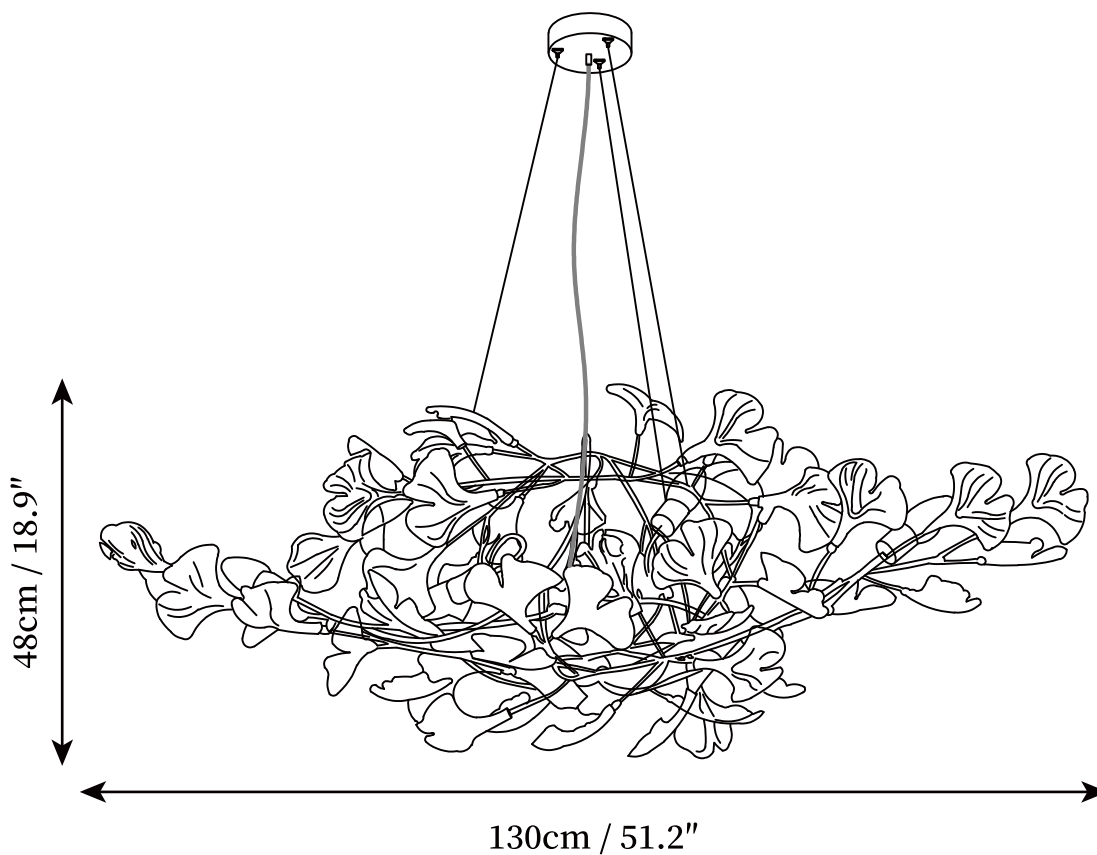

## SPECIFICATION DETAILS

\*For custom options, consult factory for details

<b>Fixture Dimensions</b>	L 39.4" x H 17.7"
<b>Light source</b>	G9. (bulb not included).
<b>Wattage</b>	~ 5W incandescent bulb or LED equivalent.
<b>Voltage</b>	AC 110-240V
<b>Mounting</b>	Hardwired.
<b>Dimming</b>	Compatible with dimmable bulbs (bulb not included)
<b>Control method</b>	Compatible with common wall switches(not included)
<b>Finishes</b>	Gold.
<b>Shade Details</b>	White.
<b>Material</b>	Metal, Iron, Ceramics.
<b>Wire Length</b>	The standard length of the cord is 59" (150 cm), the length is adjustable.

## SPECIFICATION DETAILS

\*For custom options, consult factory for details

<b>Fixture Dimensions</b>	L 47.2" x H 18.9"
<b>Light source</b>	G9. (bulb not included).
<b>Wattage</b>	~ 5W incandescent bulb or LED equivalent.
<b>Voltage</b>	AC 110-240V
<b>Mounting</b>	Hardwired.
<b>Dimming</b>	Compatible with dimmable bulbs (bulb not included)
<b>Control method</b>	Compatible with common wall switches (not included)
<b>Finishes</b>	Gold.
<b>Shade Details</b>	White.
<b>Material</b>	Metal, Iron, Ceramics.
<b>Wire Length</b>	The standard length of the cord is 59" (150 cm), the length is adjustable.

## SPECIFICATION DETAILS

\*For custom options, consult factory for details

<b>Fixture Dimensions</b>	L 51.2" x H 18.9"
<b>Light source</b>	G9. (bulb not included).
<b>Wattage</b>	~ 5W incandescent bulb or LED equivalent.
<b>Voltage</b>	AC 110-240V
<b>Mounting</b>	Hardwired.
<b>Dimming</b>	Compatible with dimmable bulbs (bulb not included)
<b>Control method</b>	Compatible with common wall switches (not included)
<b>Finishes</b>	Gold.
<b>Shade Details</b>	White.
<b>Material</b>	Metal, Iron, Ceramics.
<b>Wire Length</b>	The standard length of the cord is 59" (150 cm), the length is adjustable.