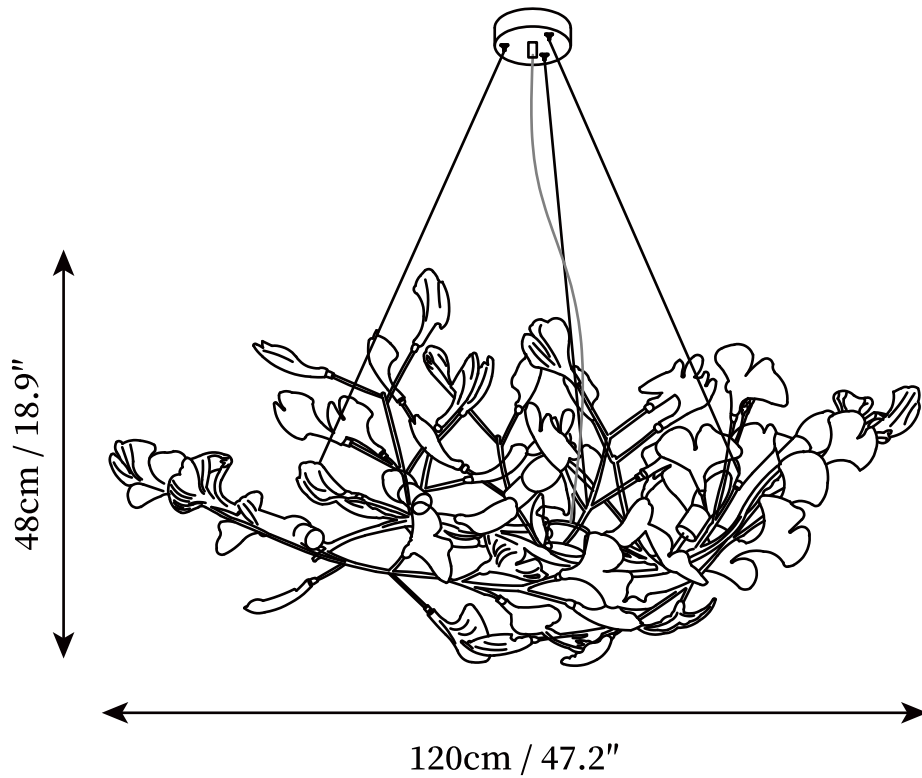

## SPECIFICATION DETAILS

\*For custom options, consult factory for details

<b>Fixture Dimensions</b>	L 39.4" x H 17.7"
<b>Light source</b>	G9. (bulb not included).
<b>Wattage</b>	~ 5W incandescent bulb or LED equivalent.
<b>Voltage</b>	AC 110-240V
<b>Mounting</b>	Hardwired.
<b>Dimming</b>	Compatible with dimmable bulbs (bulb not included)
<b>Control method</b>	Compatible with common wall switches(not included)
<b>Finishes</b>	Gold.
<b>Shade Details</b>	White.
<b>Material</b>	Metal, Iron, Ceramics.
<b>Wire Length</b>	The standard length of the cord is 59" (150 cm), the length is adjustable.

## SPECIFICATION DETAILS

\*For custom options, consult factory for details

<b>Fixture Dimensions</b>	L 47.2" x H 18.9"
<b>Light source</b>	G9. (bulb not included).
<b>Wattage</b>	~ 5W incandescent bulb or LED equivalent.
<b>Voltage</b>	AC 110-240V
<b>Mounting</b>	Hardwired.
<b>Dimming</b>	Compatible with dimmable bulbs (bulb not included)
<b>Control method</b>	Compatible with common wall switches (not included)
<b>Finishes</b>	Gold.
<b>Shade Details</b>	White.
<b>Material</b>	Metal, Iron, Ceramics.
<b>Wire Length</b>	The standard length of the cord is 59" (150 cm), the length is adjustable.

## SPECIFICATION DETAILS

\*For custom options, consult factory for details

<b>Fixture Dimensions</b>	L 51.2" x H 18.9"
<b>Light source</b>	G9. (bulb not included).
<b>Wattage</b>	~ 5W incandescent bulb or LED equivalent.
<b>Voltage</b>	AC 110-240V
<b>Mounting</b>	Hardwired.
<b>Dimming</b>	Compatible with dimmable bulbs (bulb not included)
<b>Control method</b>	Compatible with common wall switches (not included)
<b>Finishes</b>	Gold.
<b>Shade Details</b>	White.
<b>Material</b>	Metal, Iron, Ceramics.
<b>Wire Length</b>	The standard length of the cord is 59" (150 cm), the length is adjustable.