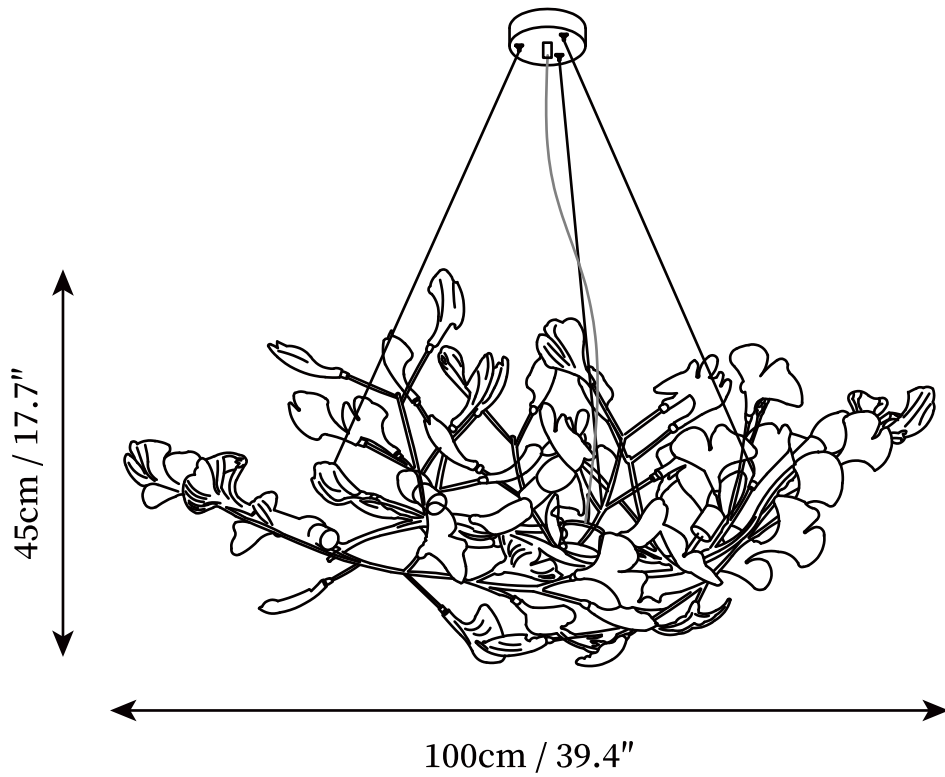

## SPECIFICATION DETAILS

\*For custom options, consult factory for details

<b>Fixture Dimensions</b>	L 39.4" x H 17.7"
<b>Light source</b>	G9. (bulb not included).
<b>Wattage</b>	~ 5W incandescent bulb or LED equivalent.
<b>Voltage</b>	AC 110-240V
<b>Mounting</b>	Hardwired.
<b>Dimming</b>	Compatible with dimmable bulbs (bulb not included)
<b>Control method</b>	Compatible with common wall switches(not included)
<b>Finishes</b>	Gold.
<b>Shade Details</b>	White.
<b>Material</b>	Metal, Iron, Ceramics.
<b>Wire Length</b>	The standard length of the cord is 59" (150 cm), the length is adjustable.

## SPECIFICATION DETAILS

\*For custom options, consult factory for details

<b>Fixture Dimensions</b>	L 47.2" x H 18.9"
<b>Light source</b>	G9. (bulb not included).
<b>Wattage</b>	~ 5W incandescent bulb or LED equivalent.
<b>Voltage</b>	AC 110-240V
<b>Mounting</b>	Hardwired.
<b>Dimming</b>	Compatible with dimmable bulbs (bulb not included)
<b>Control method</b>	Compatible with common wall switches (not included)
<b>Finishes</b>	Gold.
<b>Shade Details</b>	White.
<b>Material</b>	Metal, Iron, Ceramics.
<b>Wire Length</b>	The standard length of the cord is 59" (150 cm), the length is adjustable.

## SPECIFICATION DETAILS

\*For custom options, consult factory for details

<b>Fixture Dimensions</b>	L 51.2" x H 18.9"
<b>Light source</b>	G9. (bulb not included).
<b>Wattage</b>	~ 5W incandescent bulb or LED equivalent.
<b>Voltage</b>	AC 110-240V
<b>Mounting</b>	Hardwired.
<b>Dimming</b>	Compatible with dimmable bulbs (bulb not included)
<b>Control method</b>	Compatible with common wall switches (not included)
<b>Finishes</b>	Gold.
<b>Shade Details</b>	White.
<b>Material</b>	Metal, Iron, Ceramics.
<b>Wire Length</b>	The standard length of the cord is 59" (150 cm), the length is adjustable.