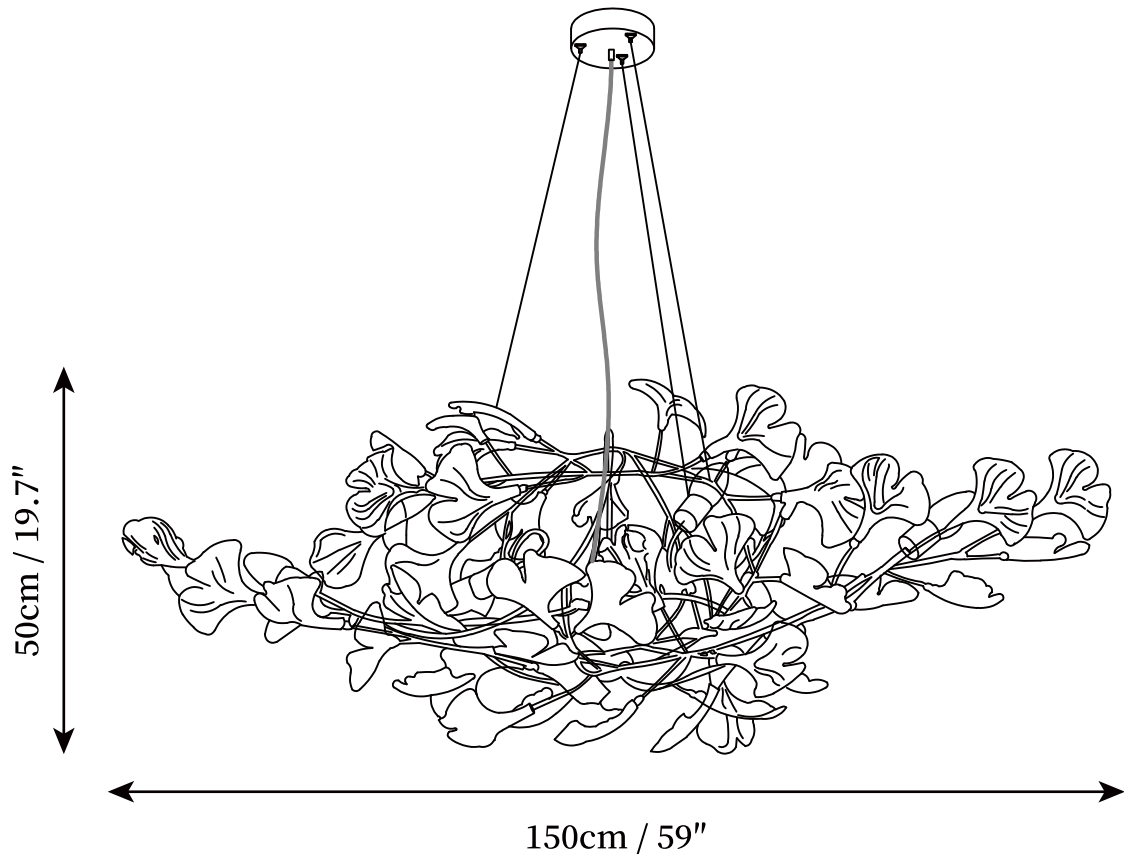

SPECIFICATION SHEET

SPECIFICATION DETAILS

*For custom options, consult factory for details

Fixture Dimensions	L 59" x H 19.7"
Light source	G9. (bulb not included).
Wattage	~ 5W incandescent bulb or LED equivalent.
Voltage	AC 110-240V
Mounting	Hardwired.
Dimming	Compatible with dimmable bulbs (bulb not included)
Control method	Compatible with common wall switches (not included)
Finishes	Gold.
Shade Details	White.
Material	Metal, Iron, Ceramics.
Wire Length	The standard length of the cord is 59" (150 cm), the length is adjustable.