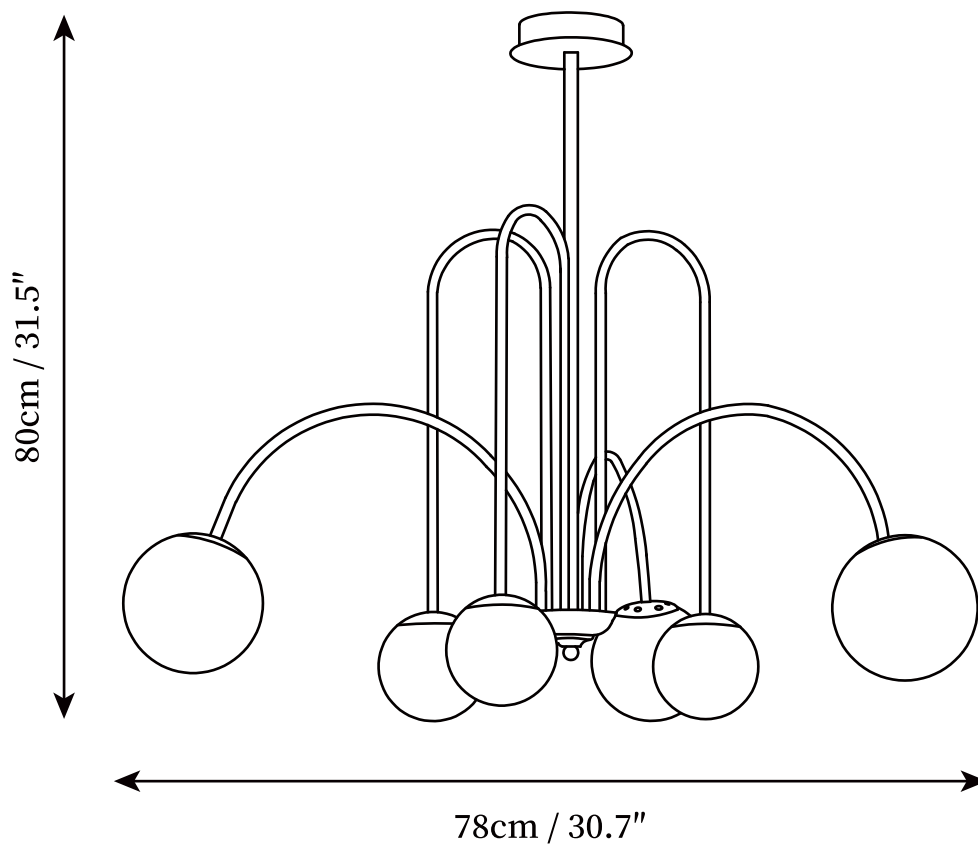

SPECIFICATION SHEET

SPECIFICATION DETAILS

*For custom options, consult factory for details

Fixture Dimensions	D 30.7" x H 31.5" (6 heads)
Light source	G9 (bulb not included)
Wattage	MAX 5W incandescent bulb or LED equivalent.
Voltage	AC 110-240V
Mounting	Hardwired.
Dimming	Compatible with dimmable bulbs (bulb not included)
Control method	Compatible with common wall switches(not included)
Finishes	Gold, Black
Glass Colour	White
Material	Iron, Glass, Metal
Rod Length	Suspension rod is 5.9"+7.9"+11.8", and can be spliced as needed.

SPECIFICATION SHEET

SPECIFICATION DETAILS

*For custom options, consult factory for details

Fixture Dimensions	D 38.5" x H 31.5" (8 heads)
Light source	G9 (bulb not included)
Wattage	MAX 5W incandescent bulb or LED equivalent.
Voltage	AC 110-240V
Mounting	Hardwired.
Dimming	Compatible with dimmable bulbs (bulb not included)
Control method	Compatible with common wall switches(not included)
Finishes	Gold, Black
Glass Colour	White
Material	Iron, Glass, Metal
Rod Length	Suspension rod is 5.9"+7.9"+11.8", and can be spliced as needed.