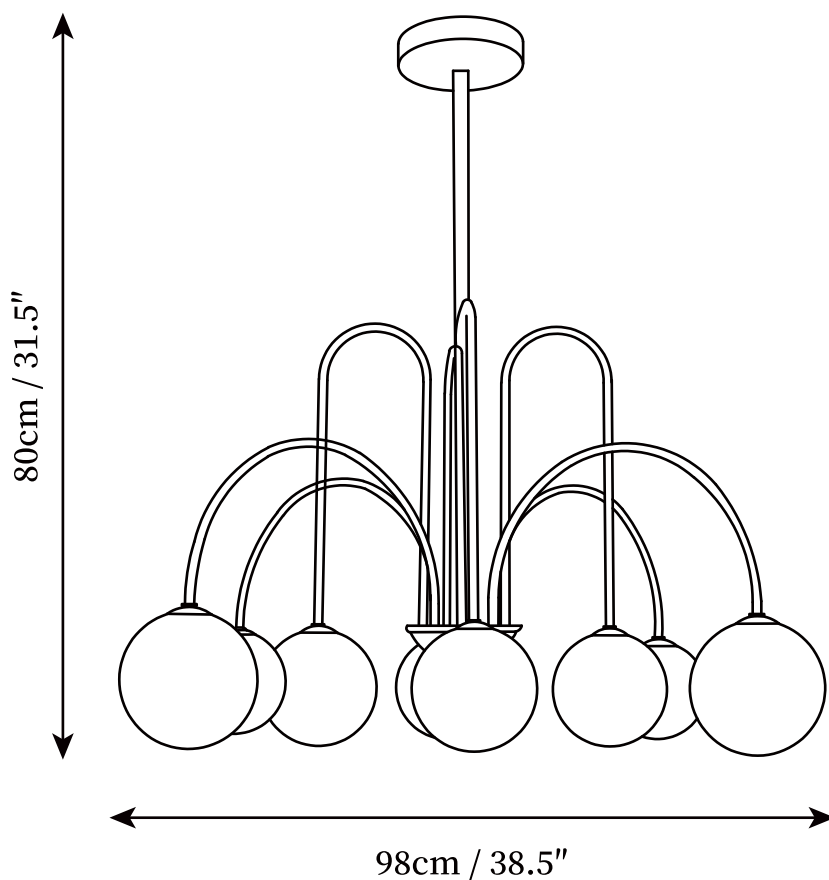

SPECIFICATION SHEET

SPECIFICATION DETAILS

*For custom options, consult factory for details

Fixture Dimensions	D 30.7" x H 31.5" (6 heads)
Light source	G9 (bulb not included)
Wattage	MAX 5W incandescent bulb or LED equivalent.
Voltage	AC 110-240V
Mounting	Hardwired.
Dimming	Compatible with dimmable bulbs (bulb not included)
Control method	Compatible with common wall switches(not included)
Finishes	Gold, Black
Glass Colour	White
Material	Iron, Glass, Metal
Rod Length	Suspension rod is 5.9"+7.9"+11.8", and can be spliced as needed.

SPECIFICATION SHEET

SPECIFICATION DETAILS

*For custom options, consult factory for details

Fixture Dimensions	D 38.5" x H 31.5" (8 heads)
Light source	G9 (bulb not included)
Wattage	MAX 5W incandescent bulb or LED equivalent.
Voltage	AC 110-240V
Mounting	Hardwired.
Dimming	Compatible with dimmable bulbs (bulb not included)
Control method	Compatible with common wall switches(not included)
Finishes	Gold, Black
Glass Colour	White
Material	Iron, Glass, Metal
Rod Length	Suspension rod is 5.9"+7.9"+11.8", and can be spliced as needed.