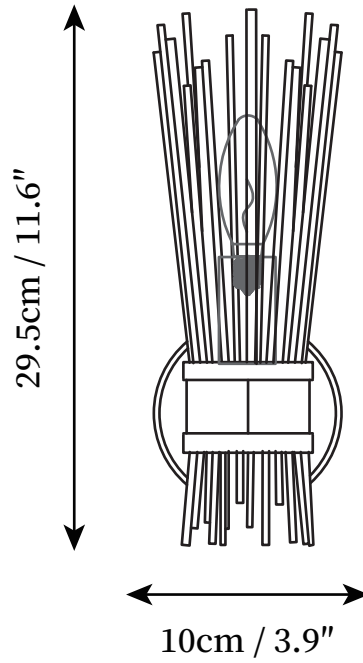

SPECIFICATION SHEET

SPECIFICATION DETAILS

*For custom options, consult factory for details

Fixture Dimensions	D 3.9" x H 11.6"
Light source	E14
Wattage	15W
Voltage	AC 110-240V
Color Temperature	Based on the purchase of light bulbs
CRI(Ra)	80CRI
Mounting	Wall
Driver Required	No
Optional Color Temps	Buy bulbs as needed
LED Rated Life	Based on bulb life (we do not supply bulbs)
Dimming	Dimming is not supported
Finishes	Brass
Shade Details	Brass
Material	Brass
Wire Length	No
Wire Type	No

SPECIFICATION SHEET

SPECIFICATION DETAILS

*For custom options, consult factory for details

Fixture Dimensions	D 3.9" x H 17.5"
Light source	E14
Wattage	15W
Voltage	AC 110-240V
Color Temperature	Based on the purchase of light bulbs
CRI(Ra)	80CRI
Mounting	Wall
Driver Required	No
Optional Color Temps	Buy bulbs as needed
LED Rated Life	Based on bulb life (we do not supply bulbs)
Dimming	Dimming is not supported
Finishes	Brass
Shade Details	Brass
Material	Brass
Wire Length	No
Wire Type	No