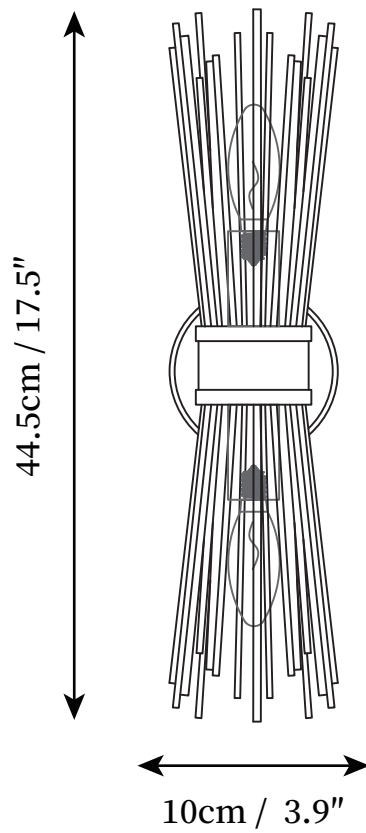

SPECIFICATION SHEET

SPECIFICATION DETAILS

*For custom options, consult factory for details

Fixture Dimensions	D 3.9" x H 11.6"
Light source	E14
Wattage	15W
Voltage	AC 110-240V
Color Temperature	Based on the purchase of light bulbs
CRI(Ra)	80CRI
Mounting	Wall
Driver Required	No
Optional Color Temps	Buy bulbs as needed
LED Rated Life	Based on bulb life (we do not supply bulbs)
Dimming	Dimming is not supported
Finishes	Brass
Shade Details	Brass
Material	Brass
Wire Length	No
Wire Type	No

SPECIFICATION SHEET

SPECIFICATION DETAILS

*For custom options, consult factory for details

Fixture Dimensions	D 3.9" x H 17.5"
Light source	E14
Wattage	15W
Voltage	AC 110-240V
Color Temperature	Based on the purchase of light bulbs
CRI(Ra)	80CRI
Mounting	Wall
Driver Required	No
Optional Color Temps	Buy bulbs as needed
LED Rated Life	Based on bulb life (we do not supply bulbs)
Dimming	Dimming is not supported
Finishes	Brass
Shade Details	Brass
Material	Brass
Wire Length	No
Wire Type	No