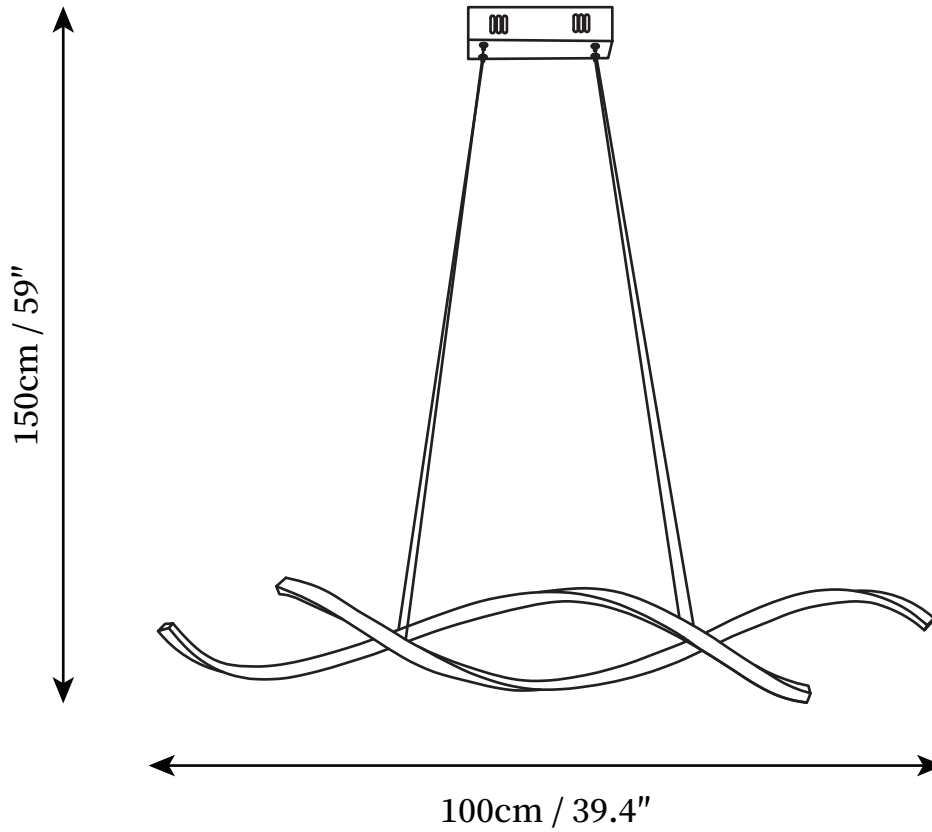

SPECIFICATION SHEET

SPECIFICATION DETAILS

*For custom options, consult factory for details

Fixture Dimensions	L 39.4" x H 59"
Light source	Integrated LED
Wattage	40W
Voltage	AC 110-240V
Color Temperature	3000k
CRI(Ra)	80CRI
Mounting	Ceiling
Driver Required	Yes
Optional Color Temps	Warm Light (3000K), Neutral Light (4500K), Cool Light (6000K)
LED Rated Life	30000hours
Dimming	Dimming is not supported
Finishes	Gold, Rose Gold, Chrome, Black
Shade Details	White
Material	Stainless steel, Metal, Silica gel
Wire Length	59"
Wire Type	Clear Coaxial Wire

SPECIFICATION SHEET

SPECIFICATION DETAILS

*For custom options, consult factory for details

Fixture Dimensions	L 47.2" x H 59"
Light source	Integrated LED
Wattage	50W
Voltage	AC 110-240V
Color Temperature	3000k
CRI(Ra)	80CRI
Mounting	Ceiling
Driver Required	Yes
Optional Color Temps	Warm Light (3000K), Neutral Light (4500K), Cool Light (6000K)
LED Rated Life	30000hours
Dimming	Dimming is not supported
Finishes	Gold, Rose Gold, Chrome, Black
Shade Details	White
Material	Stainless steel, Metal, Silica gel
Wire Length	59"
Wire Type	Clear Coaxial Wire

SPECIFICATION SHEET

SPECIFICATION DETAILS

*For custom options, consult factory for details

Fixture Dimensions	L 59" x H 59"
Light source	Integrated LED
Wattage	60W
Voltage	AC 110-240V
Color Temperature	3000k
CRI(Ra)	80CRI
Mounting	Ceiling
Driver Required	Yes
Optional Color Temps	Warm Light (3000K), Neutral Light (4500K), Cool Light (6000K)
LED Rated Life	30000hours
Dimming	Dimming is not supported
Finishes	Gold, Rose Gold, Chrome, Black
Shade Details	White
Material	Stainless steel, Metal, Silica gel
Wire Length	59"
Wire Type	Clear Coaxial Wire