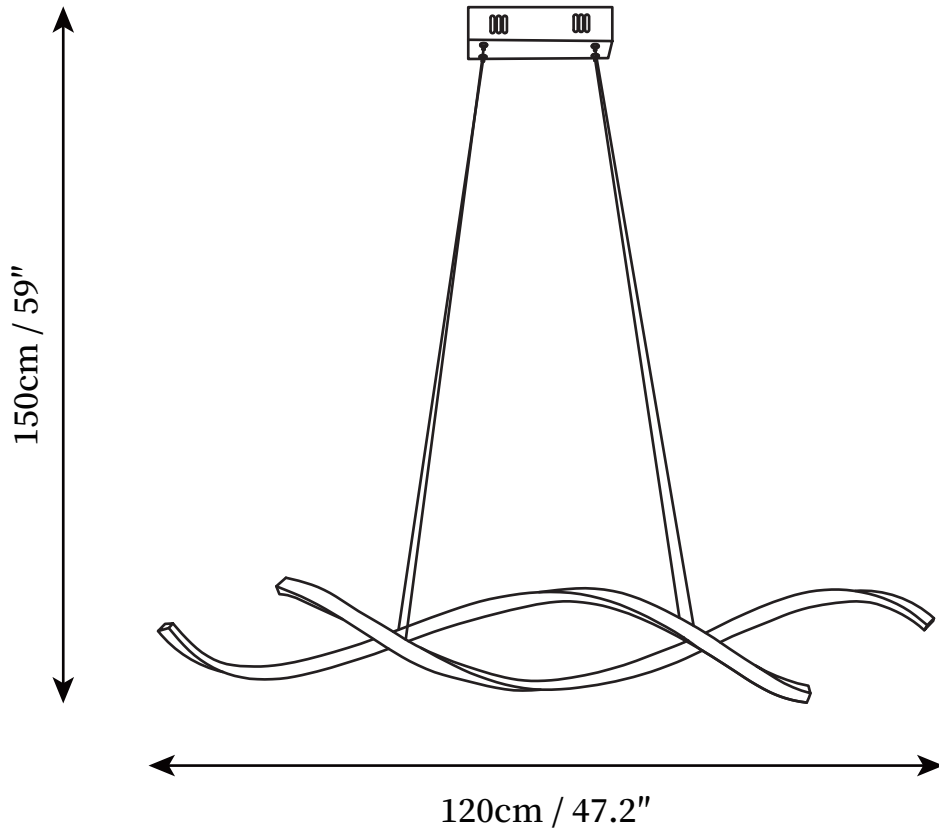

SPECIFICATION SHEET

SPECIFICATION DETAILS

*For custom options, consult factory for details

Fixture Dimensions	L 39.4" x H 59"
Light source	Integrated LED
Wattage	40W
Voltage	AC 110-240V
Color Temperature	3000k
CRI(Ra)	80CRI
Mounting	Ceiling
Driver Required	Yes
Optional Color Temps	Warm Light (3000K), Neutral Light (4500K), Cool Light (6000K)
LED Rated Life	30000hours
Dimming	Dimming is not supported
Finishes	Gold, Rose Gold, Chrome, Black
Shade Details	White
Material	Stainless steel, Metal, Silica gel
Wire Length	59"
Wire Type	Clear Coaxial Wire

SPECIFICATION SHEET

SPECIFICATION DETAILS

*For custom options, consult factory for details

Fixture Dimensions	L 47.2" x H 59"
Light source	Integrated LED
Wattage	50W
Voltage	AC 110-240V
Color Temperature	3000k
CRI(Ra)	80CRI
Mounting	Ceiling
Driver Required	Yes
Optional Color Temps	Warm Light (3000K), Neutral Light (4500K), Cool Light (6000K)
LED Rated Life	30000hours
Dimming	Dimming is not supported
Finishes	Gold, Rose Gold, Chrome, Black
Shade Details	White
Material	Stainless steel, Metal, Silica gel
Wire Length	59"
Wire Type	Clear Coaxial Wire

SPECIFICATION SHEET

SPECIFICATION DETAILS

*For custom options, consult factory for details

Fixture Dimensions	L 59" x H 59"
Light source	Integrated LED
Wattage	60W
Voltage	AC 110-240V
Color Temperature	3000k
CRI(Ra)	80CRI
Mounting	Ceiling
Driver Required	Yes
Optional Color Temps	Warm Light (3000K), Neutral Light (4500K), Cool Light (6000K)
LED Rated Life	30000hours
Dimming	Dimming is not supported
Finishes	Gold, Rose Gold, Chrome, Black
Shade Details	White
Material	Stainless steel, Metal, Silica gel
Wire Length	59"
Wire Type	Clear Coaxial Wire