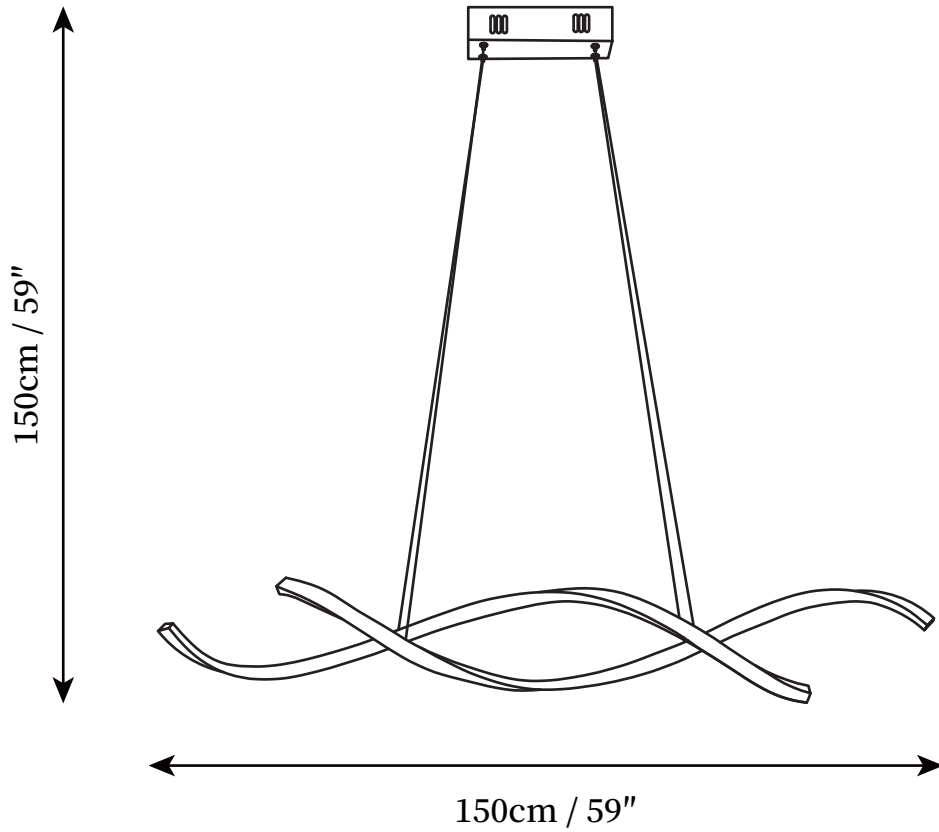

SPECIFICATION SHEET

SPECIFICATION DETAILS

*For custom options, consult factory for details

Fixture Dimensions	L 39.4" x H 59"
Light source	Integrated LED
Wattage	40W
Voltage	AC 110-240V
Color Temperature	3000k
CRI(Ra)	80CRI
Mounting	Ceiling
Driver Required	Yes
Optional Color Temps	Warm Light (3000K), Neutral Light (4500K), Cool Light (6000K)
LED Rated Life	30000hours
Dimming	Dimming is not supported
Finishes	Gold, Rose Gold, Chrome, Black
Shade Details	White
Material	Stainless steel, Metal, Silica gel
Wire Length	59"
Wire Type	Clear Coaxial Wire

SPECIFICATION SHEET

SPECIFICATION DETAILS

*For custom options, consult factory for details

Fixture Dimensions	L 47.2" x H 59"
Light source	Integrated LED
Wattage	50W
Voltage	AC 110-240V
Color Temperature	3000k
CRI(Ra)	80CRI
Mounting	Ceiling
Driver Required	Yes
Optional Color Temps	Warm Light (3000K), Neutral Light (4500K), Cool Light (6000K)
LED Rated Life	30000hours
Dimming	Dimming is not supported
Finishes	Gold, Rose Gold, Chrome, Black
Shade Details	White
Material	Stainless steel, Metal, Silica gel
Wire Length	59"
Wire Type	Clear Coaxial Wire

SPECIFICATION SHEET

SPECIFICATION DETAILS

*For custom options, consult factory for details

Fixture Dimensions	L 59" x H 59"
Light source	Integrated LED
Wattage	60W
Voltage	AC 110-240V
Color Temperature	3000k
CRI(Ra)	80CRI
Mounting	Ceiling
Driver Required	Yes
Optional Color Temps	Warm Light (3000K), Neutral Light (4500K), Cool Light (6000K)
LED Rated Life	30000hours
Dimming	Dimming is not supported
Finishes	Gold, Rose Gold, Chrome, Black
Shade Details	White
Material	Stainless steel, Metal, Silica gel
Wire Length	59"
Wire Type	Clear Coaxial Wire