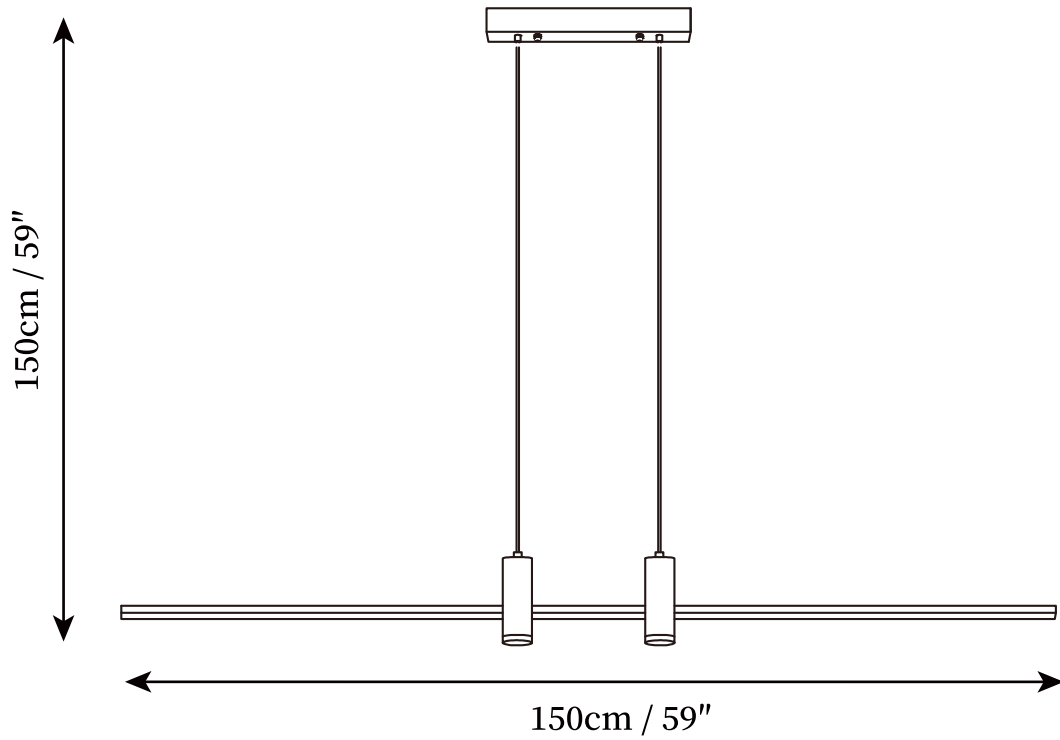

SPECIFICATION SHEET

SPECIFICATION DETAILS

*For custom options, consult factory for details

Fixture Dimensions	D 39.4" x H 59"
Light source	Integrated LED
Wattage	~ 30W
Voltage	AC 110-240V
Dimming	Not supported
CRI(Ra)	90+ CRI
Mounting	Hardwired.
LED Rated Life	30000 hours
Color Temperature	Warm Light (3000K), Neutral Light (4000K), Cool Light (6000K)
Control method	Compatible with common wall switches(not included)
Finishes	Black, Gold.
Shads Details	White.
Material	Metal, Silica gel.
Wire Length	The standard length of the cord is 59" (150 cm), the length is adjustable.

SPECIFICATION SHEET

SPECIFICATION DETAILS

*For custom options, consult factory for details

Fixture Dimensions	D 47.2" x H 59"
Light source	Integrated LED
Wattage	~ 40W
Voltage	AC 110-240V
Dimming	Not supported
CRI(Ra)	90+ CRI
Mounting	Hardwired.
LED Rated Life	30000 hours
Color Temperature	Warm Light (3000K), Neutral Light (4000K), Cool Light (6000K)
Control method	Compatible with common wall switches (not included)
Finishes	Black, Gold.
Shads Details	White.
Material	Metal, Silica gel.
Wire Length	The standard length of the cord is 59" (150 cm), the length is adjustable.

SPECIFICATION SHEET

SPECIFICATION DETAILS

*For custom options, consult factory for details

Fixture Dimensions	D 59" x H 59"
Light source	Integrated LED
Wattage	~ 50W
Voltage	AC 110-240V
Dimming	Not supported
CRI(Ra)	90+ CRI
Mounting	Hardwired.
LED Rated Life	30000 hours
Color Temperature	Warm Light (3000K), Neutral Light (4000K), Cool Light (6000K)
Control method	Compatible with common wall switches(not included)
Finishes	Black, Gold.
Shads Details	White.
Material	Metal, Silica gel.
Wire Length	The standard length of the cord is 59" (150 cm), the length is adjustable.