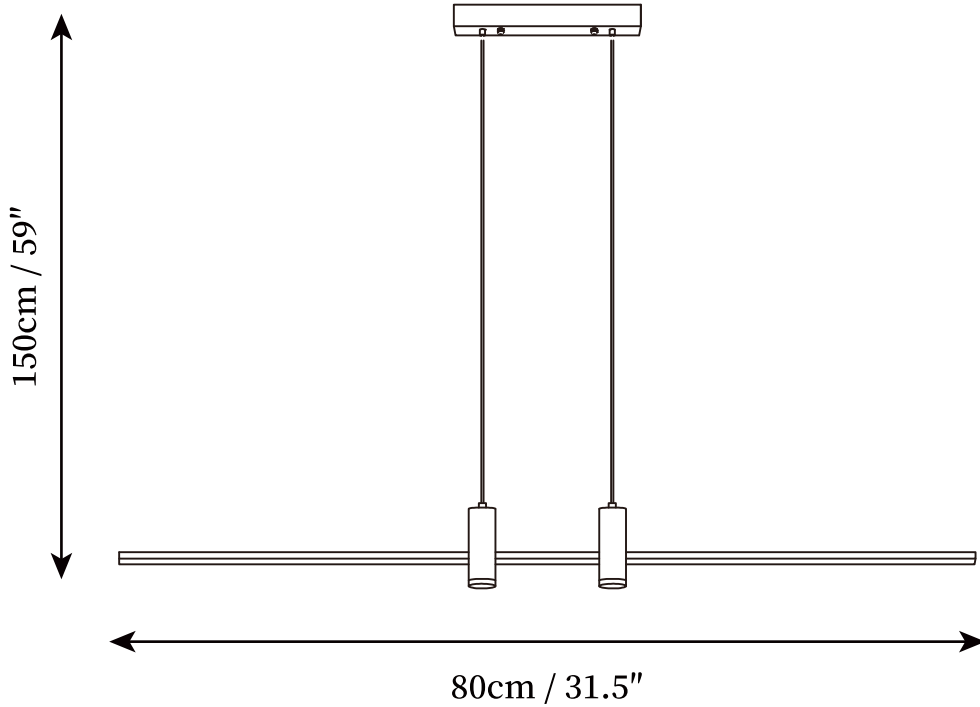

SPECIFICATION SHEET

SPECIFICATION DETAILS

*For custom options, consult factory for details

Fixture Dimensions	D 31.5" x H 59"
Light source	Integrated LED
Wattage	~ 20W
Voltage	AC 110-240V
Dimming	Not supported
CRI(Ra)	90+ CRI
Mounting	Hardwired.
LED Rated Life	30000 hours
Color Temperature	Warm Light (3000K), Neutral Light (4000K), Cool Light (6000K)
Control method	Compatible with common wall switches(not included)
Finishes	Black, Gold.
Shads Details	White.
Material	Metal, Silica gel.
Wire Length	The standard length of the cord is 59" (150 cm), the length is adjustable.

SPECIFICATION SHEET

SPECIFICATION DETAILS

*For custom options, consult factory for details

Fixture Dimensions	D 39.4" x H 59"
Light source	Integrated LED
Wattage	~ 30W
Voltage	AC 110-240V
Dimming	Not supported
CRI(Ra)	90+ CRI
Mounting	Hardwired.
LED Rated Life	30000 hours
Color Temperature	Warm Light (3000K), Neutral Light (4000K), Cool Light (6000K)
Control method	Compatible with common wall switches(not included)
Finishes	Black, Gold.
Shads Details	White.
Material	Metal, Silica gel.
Wire Length	The standard length of the cord is 59" (150 cm), the length is adjustable.

SPECIFICATION SHEET

SPECIFICATION DETAILS

*For custom options, consult factory for details

Fixture Dimensions	D 47.2" x H 59"
Light source	Integrated LED
Wattage	~ 40W
Voltage	AC 110-240V
Dimming	Not supported
CRI(Ra)	90+ CRI
Mounting	Hardwired.
LED Rated Life	30000 hours
Color Temperature	Warm Light (3000K), Neutral Light (4000K), Cool Light (6000K)
Control method	Compatible with common wall switches (not included)
Finishes	Black, Gold.
Shads Details	White.
Material	Metal, Silica gel.
Wire Length	The standard length of the cord is 59" (150 cm), the length is adjustable.