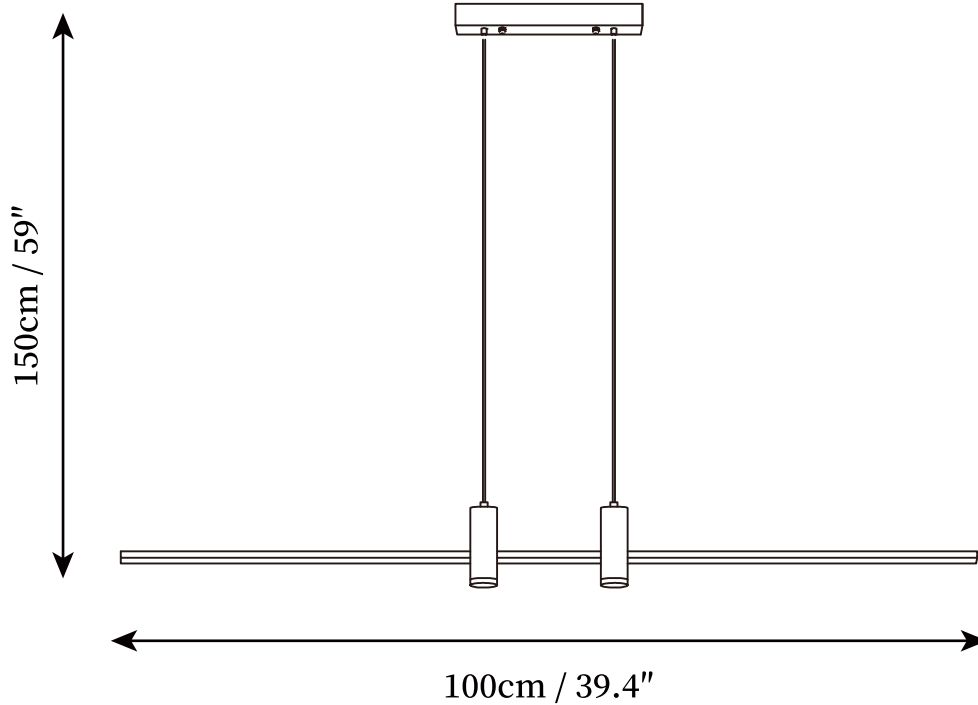

SPECIFICATION SHEET

SPECIFICATION DETAILS

*For custom options, consult factory for details

Fixture Dimensions	D 31.5" x H 59"
Light source	Integrated LED
Wattage	~ 20W
Voltage	AC 110-240V
Dimming	Not supported
CRI(Ra)	90+ CRI
Mounting	Hardwired.
LED Rated Life	30000 hours
Color Temperature	Warm Light (3000K), Neutral Light (4000K), Cool Light (6000K)
Control method	Compatible with common wall switches(not included)
Finishes	Black, Gold.
Shads Details	White.
Material	Metal, Silica gel.
Wire Length	The standard length of the cord is 59" (150 cm), the length is adjustable.

SPECIFICATION SHEET

SPECIFICATION DETAILS

*For custom options, consult factory for details

Fixture Dimensions	D 39.4" x H 59"
Light source	Integrated LED
Wattage	~ 30W
Voltage	AC 110-240V
Dimming	Not supported
CRI(Ra)	90+ CRI
Mounting	Hardwired.
LED Rated Life	30000 hours
Color Temperature	Warm Light (3000K), Neutral Light (4000K), Cool Light (6000K)
Control method	Compatible with common wall switches(not included)
Finishes	Black, Gold.
Shads Details	White.
Material	Metal, Silica gel.
Wire Length	The standard length of the cord is 59" (150 cm), the length is adjustable.

SPECIFICATION SHEET

SPECIFICATION DETAILS

*For custom options, consult factory for details

Fixture Dimensions	D 47.2" x H 59"
Light source	Integrated LED
Wattage	~ 40W
Voltage	AC 110-240V
Dimming	Not supported
CRI(Ra)	90+ CRI
Mounting	Hardwired.
LED Rated Life	30000 hours
Color Temperature	Warm Light (3000K), Neutral Light (4000K), Cool Light (6000K)
Control method	Compatible with common wall switches (not included)
Finishes	Black, Gold.
Shads Details	White.
Material	Metal, Silica gel.
Wire Length	The standard length of the cord is 59" (150 cm), the length is adjustable.