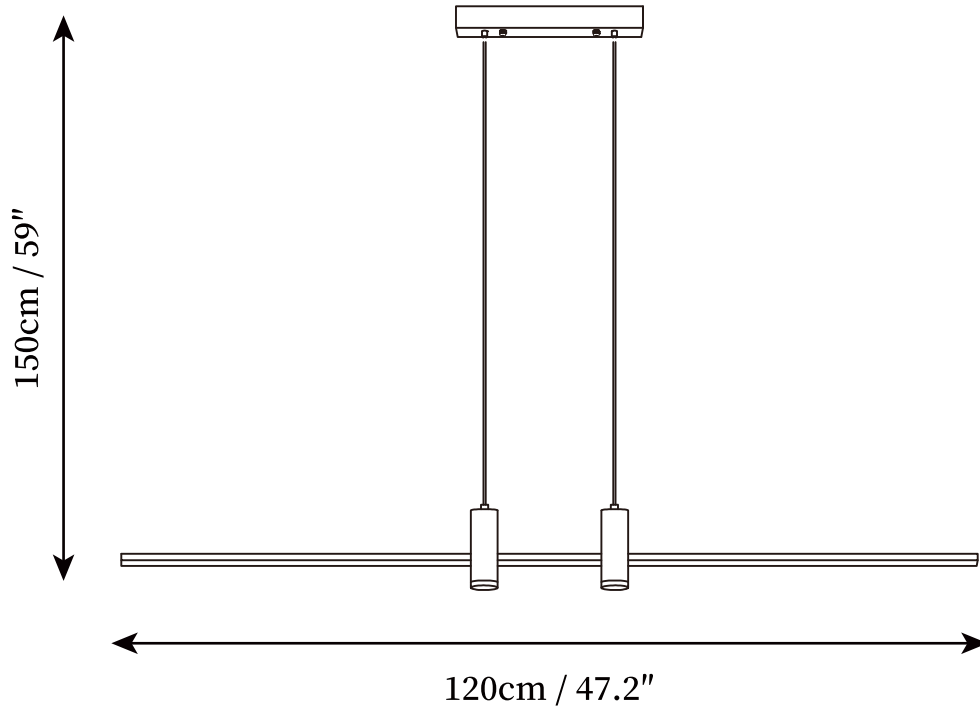

SPECIFICATION SHEET

SPECIFICATION DETAILS

*For custom options, consult factory for details

Fixture Dimensions	D 31.5" x H 59"
Light source	Integrated LED
Wattage	~ 20W
Voltage	AC 110-240V
Dimming	Not supported
CRI(Ra)	90+ CRI
Mounting	Hardwired.
LED Rated Life	30000 hours
Color Temperature	Warm Light (3000K), Neutral Light (4000K), Cool Light (6000K)
Control method	Compatible with common wall switches(not included)
Finishes	Black, Gold.
Shads Details	White.
Material	Metal, Silica gel.
Wire Length	The standard length of the cord is 59" (150 cm), the length is adjustable.

SPECIFICATION SHEET

SPECIFICATION DETAILS

*For custom options, consult factory for details

Fixture Dimensions	D 39.4" x H 59"
Light source	Integrated LED
Wattage	~ 30W
Voltage	AC 110-240V
Dimming	Not supported
CRI(Ra)	90+ CRI
Mounting	Hardwired.
LED Rated Life	30000 hours
Color Temperature	Warm Light (3000K), Neutral Light (4000K), Cool Light (6000K)
Control method	Compatible with common wall switches(not included)
Finishes	Black, Gold.
Shads Details	White.
Material	Metal, Silica gel.
Wire Length	The standard length of the cord is 59" (150 cm), the length is adjustable.

SPECIFICATION SHEET

SPECIFICATION DETAILS

*For custom options, consult factory for details

Fixture Dimensions	D 47.2" x H 59"
Light source	Integrated LED
Wattage	~ 40W
Voltage	AC 110-240V
Dimming	Not supported
CRI(Ra)	90+ CRI
Mounting	Hardwired.
LED Rated Life	30000 hours
Color Temperature	Warm Light (3000K), Neutral Light (4000K), Cool Light (6000K)
Control method	Compatible with common wall switches (not included)
Finishes	Black, Gold.
Shads Details	White.
Material	Metal, Silica gel.
Wire Length	The standard length of the cord is 59" (150 cm), the length is adjustable.