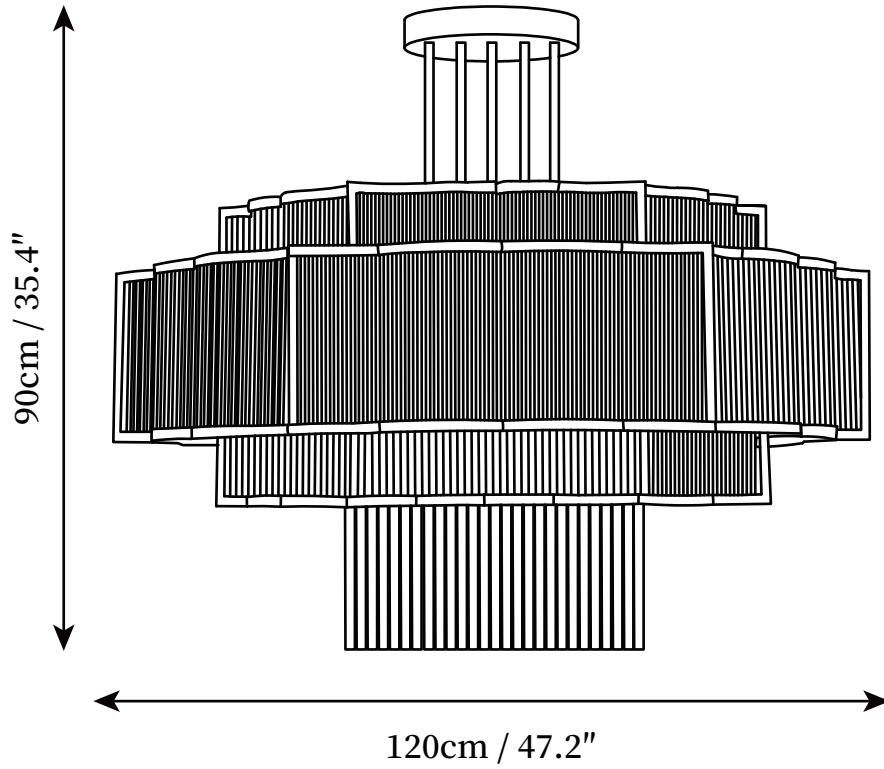

SPECIFICATION SHEET

SPECIFICATION DETAILS

*For custom options, consult factory for details

Fixture Dimensions	D 47.2" x H 35.4"
Light source	E26 or E27
Wattage	40W
Voltage	AC 110-240V
Color Temperature	Based on the purchase of light bulbs
CRI(Ra)	80CRI
Mounting	Ceiling
Driver Required	NO
Optional Color Temps	Buy bulbs as needed
LED Rated Life	Based on bulb life (we do not supply bulbs)
Dimming	Dimming is not supported
Finishes	Gold, Black
Shade Details	Clear
Material	Iron, Crystal, Metal
Rod Length	Suspension rod length 50cm/19.7"
Rod Type	Gold, Black / Rod