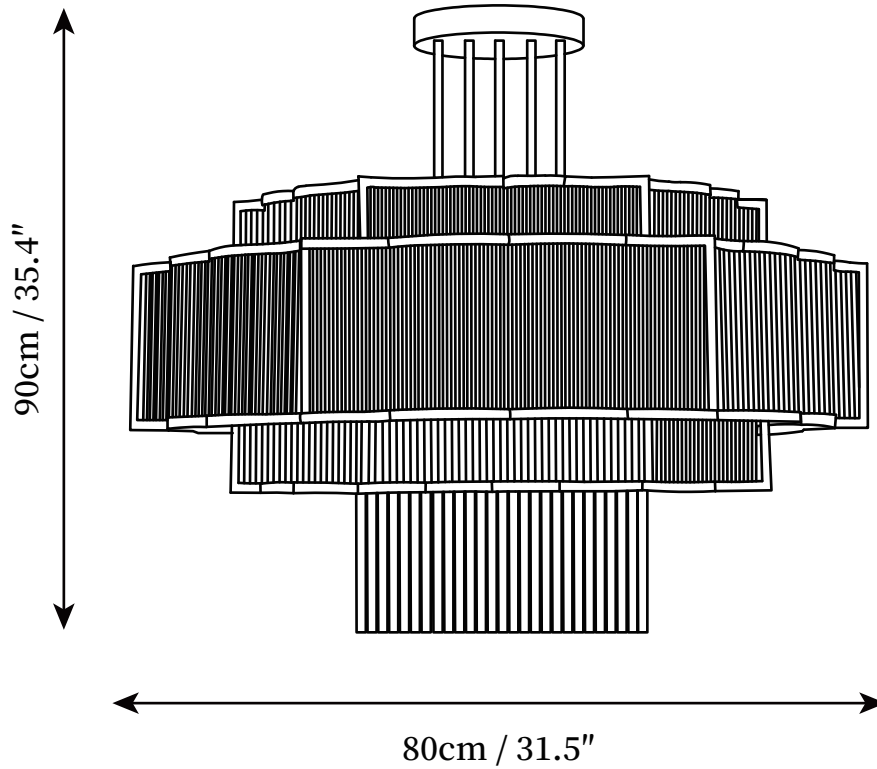

## SPECIFICATION DETAILS

\*For custom options, consult factory for details

<b>Fixture Dimensions</b>	D 23.6" x H 35.4"
<b>Light source</b>	E26 or E27
<b>Wattage</b>	40W
<b>Voltage</b>	AC 110-240V
<b>Color Temperature</b>	Based on the purchase of light bulbs
<b>CRI(Ra)</b>	80CRI
<b>Mounting</b>	Ceiling
<b>Driver Required</b>	NO
<b>Optional Color Temps</b>	Buy bulbs as needed
<b>LED Rated Life</b>	Based on bulb life (we do not supply bulbs)
<b>Dimming</b>	Dimming is not supported
<b>Finishes</b>	Gold, Black
<b>Shade Details</b>	Clear
<b>Material</b>	Iron, Crystal, Metal
<b>Rod Length</b>	Suspension rod length 50cm/19.7"
<b>Rod Type</b>	Gold, Black / Rod

## SPECIFICATION DETAILS

\*For custom options, consult factory for details

<b>Fixture Dimensions</b>	D 31.5" x H 35.4"
<b>Light source</b>	E26 or E27
<b>Wattage</b>	40W
<b>Voltage</b>	AC 110-240V
<b>Color Temperature</b>	Based on the purchase of light bulbs
<b>CRI(Ra)</b>	80CRI
<b>Mounting</b>	Ceiling
<b>Driver Required</b>	NO
<b>Optional Color Temps</b>	Buy bulbs as needed
<b>LED Rated Life</b>	Based on bulb life (we do not supply bulbs)
<b>Dimming</b>	Dimming is not supported
<b>Finishes</b>	Gold, Black
<b>Shade Details</b>	Clear
<b>Material</b>	Iron, Crystal, Metal
<b>Rod Length</b>	Suspension rod length 50cm/19.7"
<b>Rod Type</b>	Gold, Black / Rod

## SPECIFICATION DETAILS

\*For custom options, consult factory for details

<b>Fixture Dimensions</b>	D 39.4" x H 35.4"
<b>Light source</b>	E26 or E27
<b>Wattage</b>	40W
<b>Voltage</b>	AC 110-240V
<b>Color Temperature</b>	Based on the purchase of light bulbs
<b>CRI(Ra)</b>	80CRI
<b>Mounting</b>	Ceiling
<b>Driver Required</b>	NO
<b>Optional Color Temps</b>	Buy bulbs as needed
<b>LED Rated Life</b>	Based on bulb life (we do not supply bulbs)
<b>Dimming</b>	Dimming is not supported
<b>Finishes</b>	Gold, Black
<b>Shade Details</b>	Clear
<b>Material</b>	Iron, Crystal, Metal
<b>Rod Length</b>	Suspension rod length 50cm/19.7"
<b>Rod Type</b>	Gold, Black / Rod