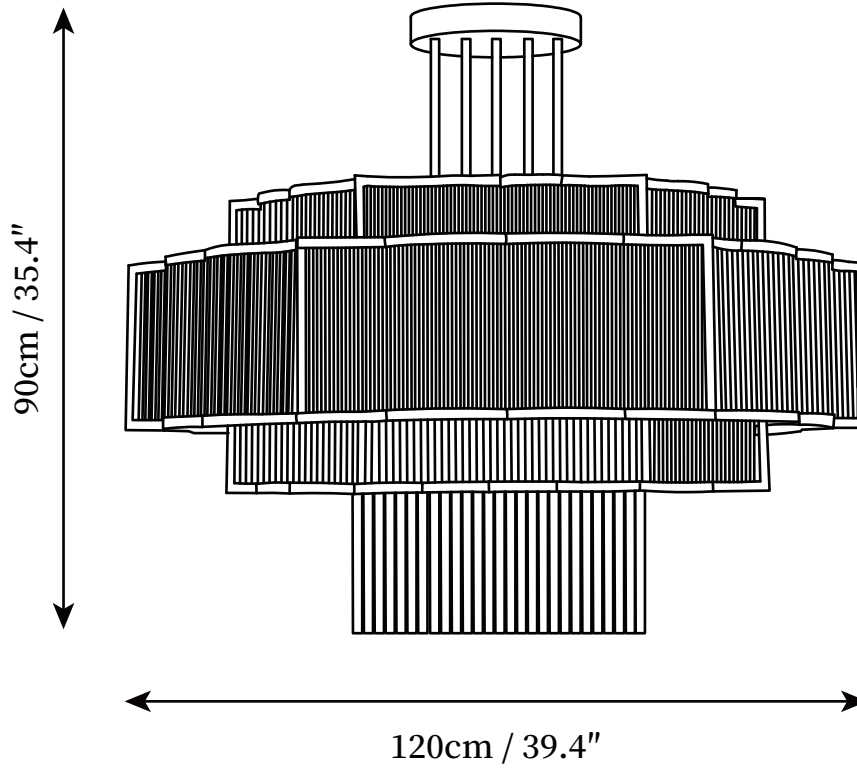

## SPECIFICATION DETAILS

\*For custom options, consult factory for details

<b>Fixture Dimensions</b>	D 23.6" x H 35.4"
<b>Light source</b>	E26 or E27
<b>Wattage</b>	40W
<b>Voltage</b>	AC 110-240V
<b>Color Temperature</b>	Based on the purchase of light bulbs
<b>CRI(Ra)</b>	80CRI
<b>Mounting</b>	Ceiling
<b>Driver Required</b>	NO
<b>Optional Color Temps</b>	Buy bulbs as needed
<b>LED Rated Life</b>	Based on bulb life (we do not supply bulbs)
<b>Dimming</b>	Dimming is not supported
<b>Finishes</b>	Gold, Black
<b>Shade Details</b>	Clear
<b>Material</b>	Iron, Crystal, Metal
<b>Rod Length</b>	Suspension rod length 50cm/19.7"
<b>Rod Type</b>	Gold, Black / Rod

## SPECIFICATION DETAILS

\*For custom options, consult factory for details

<b>Fixture Dimensions</b>	D 31.5" x H 35.4"
<b>Light source</b>	E26 or E27
<b>Wattage</b>	40W
<b>Voltage</b>	AC 110-240V
<b>Color Temperature</b>	Based on the purchase of light bulbs
<b>CRI(Ra)</b>	80CRI
<b>Mounting</b>	Ceiling
<b>Driver Required</b>	NO
<b>Optional Color Temps</b>	Buy bulbs as needed
<b>LED Rated Life</b>	Based on bulb life (we do not supply bulbs)
<b>Dimming</b>	Dimming is not supported
<b>Finishes</b>	Gold, Black
<b>Shade Details</b>	Clear
<b>Material</b>	Iron, Crystal, Metal
<b>Rod Length</b>	Suspension rod length 50cm/19.7"
<b>Rod Type</b>	Gold, Black / Rod

## SPECIFICATION DETAILS

\*For custom options, consult factory for details

<b>Fixture Dimensions</b>	D 39.4" x H 35.4"
<b>Light source</b>	E26 or E27
<b>Wattage</b>	40W
<b>Voltage</b>	AC 110-240V
<b>Color Temperature</b>	Based on the purchase of light bulbs
<b>CRI(Ra)</b>	80CRI
<b>Mounting</b>	Ceiling
<b>Driver Required</b>	NO
<b>Optional Color Temps</b>	Buy bulbs as needed
<b>LED Rated Life</b>	Based on bulb life (we do not supply bulbs)
<b>Dimming</b>	Dimming is not supported
<b>Finishes</b>	Gold, Black
<b>Shade Details</b>	Clear
<b>Material</b>	Iron, Crystal, Metal
<b>Rod Length</b>	Suspension rod length 50cm/19.7"
<b>Rod Type</b>	Gold, Black / Rod