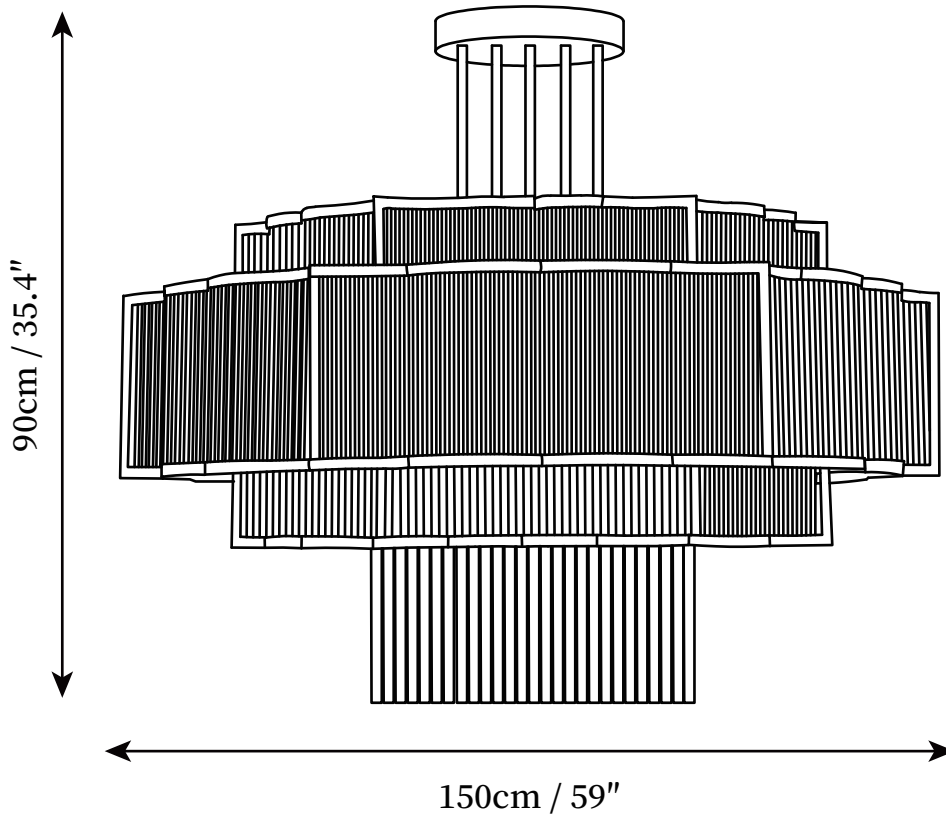

SPECIFICATION SHEET

SPECIFICATION DETAILS

*For custom options, consult factory for details

Fixture Dimensions	D 59" x H 35.4"
Light source	E26 or E27
Wattage	40W
Voltage	AC 110-240V
Color Temperature	Based on the purchase of light bulbs
CRI(Ra)	80CRI
Mounting	Ceiling
Driver Required	NO
Optional Color Temps	Buy bulbs as needed
LED Rated Life	Based on bulb life (we do not supply bulbs)
Dimming	Dimming is not supported
Finishes	Gold, Black
Shade Details	Clear
Material	Iron, Crystal, Metal
Rod Length	Suspension rod length 50cm/19.7"
Rod Type	Gold, Black / Rod