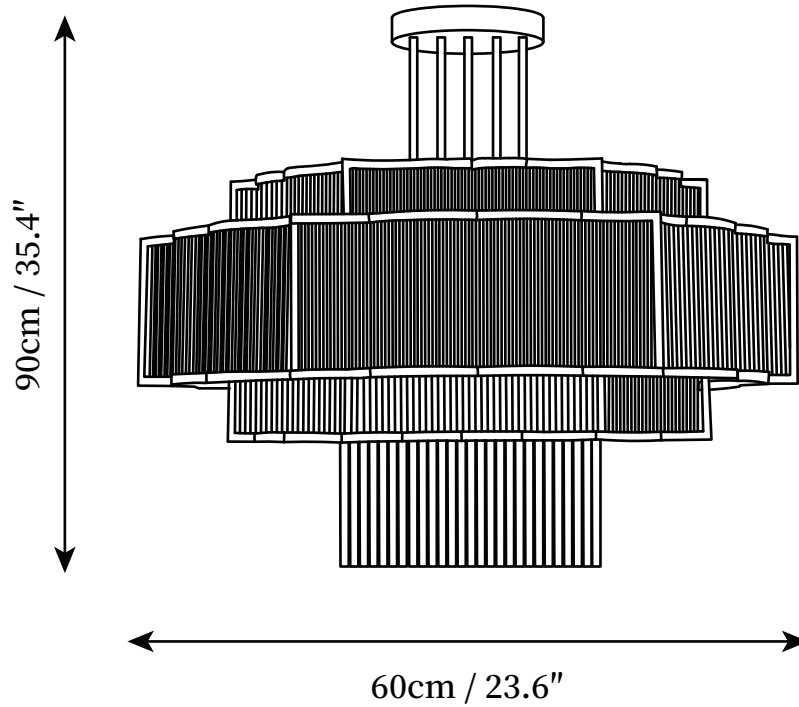

## SPECIFICATION DETAILS

\*For custom options, consult factory for details

<b>Fixture Dimensions</b>	D 23.6" x H 35.4"
<b>Light source</b>	E26 or E27
<b>Wattage</b>	40W
<b>Voltage</b>	AC 110-240V
<b>Color Temperature</b>	Based on the purchase of light bulbs
<b>CRI(Ra)</b>	80CRI
<b>Mounting</b>	Ceiling
<b>Driver Required</b>	NO
<b>Optional Color Temps</b>	Buy bulbs as needed
<b>LED Rated Life</b>	Based on bulb life (we do not supply bulbs)
<b>Dimming</b>	Dimming is not supported
<b>Finishes</b>	Gold, Black
<b>Shade Details</b>	Clear
<b>Material</b>	Iron, Crystal, Metal
<b>Rod Length</b>	Suspension rod length 50cm/19.7"
<b>Rod Type</b>	Gold, Black / Rod

## SPECIFICATION DETAILS

\*For custom options, consult factory for details

<b>Fixture Dimensions</b>	D 31.5" x H 35.4"
<b>Light source</b>	E26 or E27
<b>Wattage</b>	40W
<b>Voltage</b>	AC 110-240V
<b>Color Temperature</b>	Based on the purchase of light bulbs
<b>CRI(Ra)</b>	80CRI
<b>Mounting</b>	Ceiling
<b>Driver Required</b>	NO
<b>Optional Color Temps</b>	Buy bulbs as needed
<b>LED Rated Life</b>	Based on bulb life (we do not supply bulbs)
<b>Dimming</b>	Dimming is not supported
<b>Finishes</b>	Gold, Black
<b>Shade Details</b>	Clear
<b>Material</b>	Iron, Crystal, Metal
<b>Rod Length</b>	Suspension rod length 50cm/19.7"
<b>Rod Type</b>	Gold, Black / Rod

## SPECIFICATION DETAILS

\*For custom options, consult factory for details

<b>Fixture Dimensions</b>	D 39.4" x H 35.4"
<b>Light source</b>	E26 or E27
<b>Wattage</b>	40W
<b>Voltage</b>	AC 110-240V
<b>Color Temperature</b>	Based on the purchase of light bulbs
<b>CRI(Ra)</b>	80CRI
<b>Mounting</b>	Ceiling
<b>Driver Required</b>	NO
<b>Optional Color Temps</b>	Buy bulbs as needed
<b>LED Rated Life</b>	Based on bulb life (we do not supply bulbs)
<b>Dimming</b>	Dimming is not supported
<b>Finishes</b>	Gold, Black
<b>Shade Details</b>	Clear
<b>Material</b>	Iron, Crystal, Metal
<b>Rod Length</b>	Suspension rod length 50cm/19.7"
<b>Rod Type</b>	Gold, Black / Rod