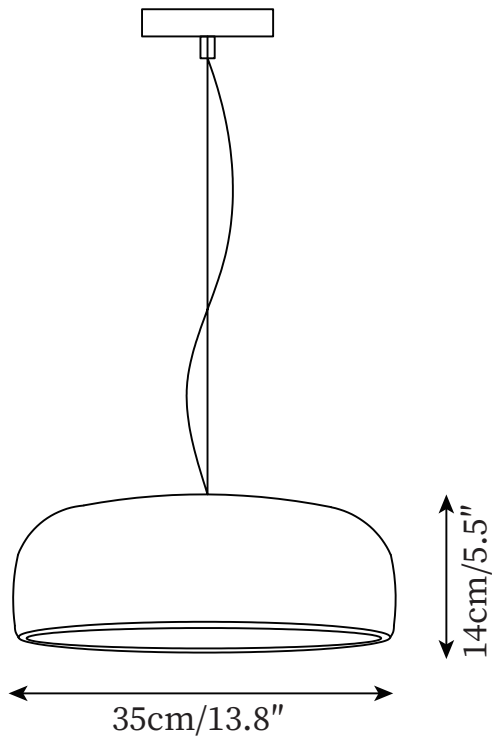

## SPECIFICATION DETAILS

\*For custom options, consult factory for details

<b>Fixture Dimensions</b>	D 13.8" x H 5.5"
<b>Light source</b>	E26 or E27
<b>Wattage</b>	Max 40W
<b>Voltage</b>	AC 110-240V
<b>Color Temperature</b>	Based on the purchase of light bulbs
<b>CRI(Ra)</b>	80CRI
<b>Mounting</b>	Ceiling
<b>Driver Required</b>	NO
<b>Optional Color Temps</b>	Buy bulbs as needed
<b>LED Rated Life</b>	Based on bulb life (we do not supply bulbs)
<b>Dimming</b>	Dimming is not supported
<b>Finishes</b>	Black, White, Gray
<b>Shade Details</b>	Black, White, Gray
<b>Material</b>	Metal, Aluminum
<b>Wire Length</b>	59"
<b>Wire Type</b>	Black Coaxial Wire

## SPECIFICATION DETAILS

\*For custom options, consult factory for details

<b>Fixture Dimmensions</b>	D 18.8" x H 6.3"
<b>Light source</b>	E26 or E27
<b>Wattage</b>	Max 40W
<b>Voltage</b>	AC 110-240V
<b>Color Temperature</b>	Based on the purchase of light bulbs
<b>CRI(Ra)</b>	80CRI
<b>Mounting</b>	Ceiling
<b>Driver Required</b>	NO
<b>Optional Color Temps</b>	Buy bulbs as needed
<b>LED Rated Life</b>	Based on bulb life (we do not supply bulbs)
<b>Dimming</b>	Dimming is not supported
<b>Finishes</b>	Black, White, Gray
<b>Shade Details</b>	Black, White, Gray
<b>Material</b>	Metal, Aluminum
<b>Wire Length</b>	59"
<b>Wire Type</b>	Black Coaxial Wire

## SPECIFICATION DETAILS

\*For custom options, consult factory for details

<b>Fixture Dimensions</b>	D 23.6" x H 8.3"
<b>Light source</b>	E26 or E27
<b>Wattage</b>	Max 40W
<b>Voltage</b>	AC 110-240V
<b>Color Temperature</b>	Based on the purchase of light bulbs
<b>CRI(Ra)</b>	80CRI
<b>Mounting</b>	Ceiling
<b>Driver Required</b>	NO
<b>Optional Color Temps</b>	Buy bulbs as needed
<b>LED Rated Life</b>	Based on bulb life (we do not supply bulbs)
<b>Dimming</b>	Dimming is not supported
<b>Finishes</b>	Black, White, Gray
<b>Shade Details</b>	Black, White, Gray
<b>Material</b>	Metal, Aluminum
<b>Wire Length</b>	59"
<b>Wire Type</b>	Black Coaxial Wire