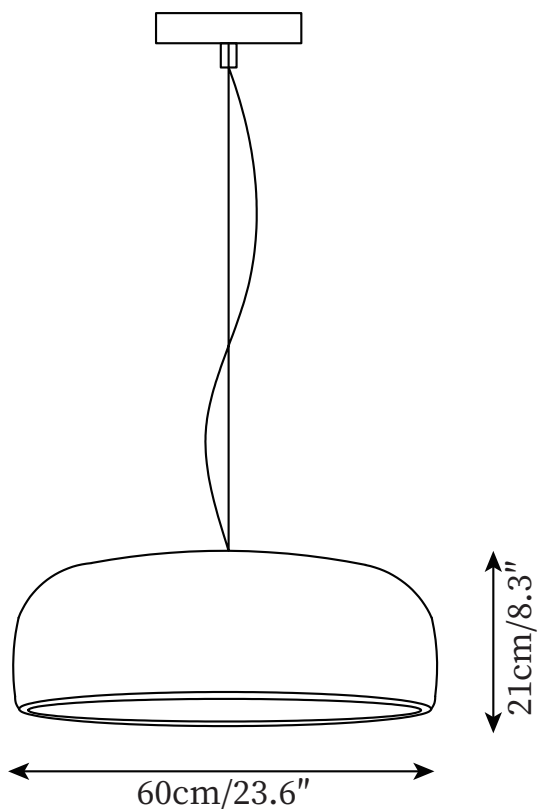

## SPECIFICATION DETAILS

\*For custom options, consult factory for details

<b>Fixture Dimensions</b>	D 13.8" x H 5.5"
<b>Light source</b>	E26 or E27
<b>Wattage</b>	Max 40W
<b>Voltage</b>	AC 110-240V
<b>Color Temperature</b>	Based on the purchase of light bulbs
<b>CRI(Ra)</b>	80CRI
<b>Mounting</b>	Ceiling
<b>Driver Required</b>	NO
<b>Optional Color Temps</b>	Buy bulbs as needed
<b>LED Rated Life</b>	Based on bulb life (we do not supply bulbs)
<b>Dimming</b>	Dimming is not supported
<b>Finishes</b>	Black, White, Gray
<b>Shade Details</b>	Black, White, Gray
<b>Material</b>	Metal, Aluminum
<b>Wire Length</b>	59"
<b>Wire Type</b>	Black Coaxial Wire

## SPECIFICATION DETAILS

\*For custom options, consult factory for details

<b>Fixture Dimmensions</b>	D 18.8" x H 6.3"
<b>Light source</b>	E26 or E27
<b>Wattage</b>	Max 40W
<b>Voltage</b>	AC 110-240V
<b>Color Temperature</b>	Based on the purchase of light bulbs
<b>CRI(Ra)</b>	80CRI
<b>Mounting</b>	Ceiling
<b>Driver Required</b>	NO
<b>Optional Color Temps</b>	Buy bulbs as needed
<b>LED Rated Life</b>	Based on bulb life (we do not supply bulbs)
<b>Dimming</b>	Dimming is not supported
<b>Finishes</b>	Black, White, Gray
<b>Shade Details</b>	Black, White, Gray
<b>Material</b>	Metal, Aluminum
<b>Wire Length</b>	59"
<b>Wire Type</b>	Black Coaxial Wire

## SPECIFICATION DETAILS

\*For custom options, consult factory for details

<b>Fixture Dimensions</b>	D 23.6" x H 8.3"
<b>Light source</b>	E26 or E27
<b>Wattage</b>	Max 40W
<b>Voltage</b>	AC 110-240V
<b>Color Temperature</b>	Based on the purchase of light bulbs
<b>CRI(Ra)</b>	80CRI
<b>Mounting</b>	Ceiling
<b>Driver Required</b>	NO
<b>Optional Color Temps</b>	Buy bulbs as needed
<b>LED Rated Life</b>	Based on bulb life (we do not supply bulbs)
<b>Dimming</b>	Dimming is not supported
<b>Finishes</b>	Black, White, Gray
<b>Shade Details</b>	Black, White, Gray
<b>Material</b>	Metal, Aluminum
<b>Wire Length</b>	59"
<b>Wire Type</b>	Black Coaxial Wire