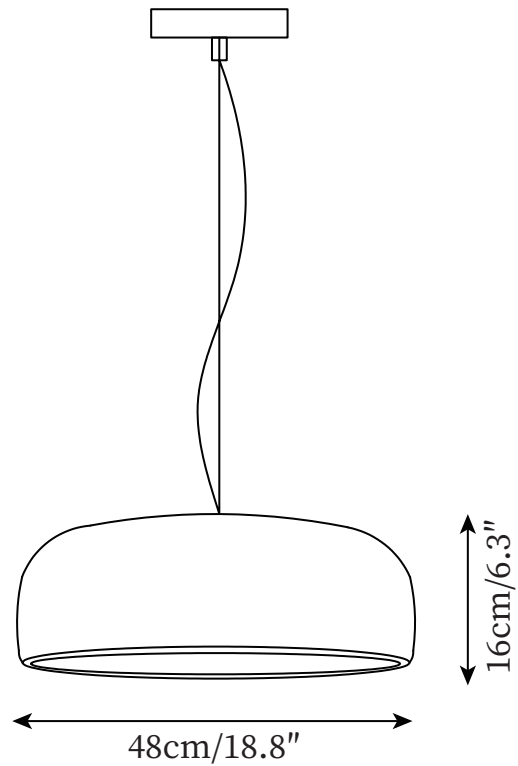

## SPECIFICATION DETAILS

\*For custom options, consult factory for details

<b>Fixture Dimensions</b>	D 13.8" x H 5.5"
<b>Light source</b>	E26 or E27
<b>Wattage</b>	Max 40W
<b>Voltage</b>	AC 110-240V
<b>Color Temperature</b>	Based on the purchase of light bulbs
<b>CRI(Ra)</b>	80CRI
<b>Mounting</b>	Ceiling
<b>Driver Required</b>	NO
<b>Optional Color Temps</b>	Buy bulbs as needed
<b>LED Rated Life</b>	Based on bulb life (we do not supply bulbs)
<b>Dimming</b>	Dimming is not supported
<b>Finishes</b>	Black, White, Gray
<b>Shade Details</b>	Black, White, Gray
<b>Material</b>	Metal, Aluminum
<b>Wire Length</b>	59"
<b>Wire Type</b>	Black Coaxial Wire

## SPECIFICATION DETAILS

\*For custom options, consult factory for details

<b>Fixture Dimmensions</b>	D 18.8" x H 6.3"
<b>Light source</b>	E26 or E27
<b>Wattage</b>	Max 40W
<b>Voltage</b>	AC 110-240V
<b>Color Temperature</b>	Based on the purchase of light bulbs
<b>CRI(Ra)</b>	80CRI
<b>Mounting</b>	Ceiling
<b>Driver Required</b>	NO
<b>Optional Color Temps</b>	Buy bulbs as needed
<b>LED Rated Life</b>	Based on bulb life (we do not supply bulbs)
<b>Dimming</b>	Dimming is not supported
<b>Finishes</b>	Black, White, Gray
<b>Shade Details</b>	Black, White, Gray
<b>Material</b>	Metal, Aluminum
<b>Wire Length</b>	59"
<b>Wire Type</b>	Black Coaxial Wire

## SPECIFICATION DETAILS

\*For custom options, consult factory for details

<b>Fixture Dimensions</b>	D 23.6" x H 8.3"
<b>Light source</b>	E26 or E27
<b>Wattage</b>	Max 40W
<b>Voltage</b>	AC 110-240V
<b>Color Temperature</b>	Based on the purchase of light bulbs
<b>CRI(Ra)</b>	80CRI
<b>Mounting</b>	Ceiling
<b>Driver Required</b>	NO
<b>Optional Color Temps</b>	Buy bulbs as needed
<b>LED Rated Life</b>	Based on bulb life (we do not supply bulbs)
<b>Dimming</b>	Dimming is not supported
<b>Finishes</b>	Black, White, Gray
<b>Shade Details</b>	Black, White, Gray
<b>Material</b>	Metal, Aluminum
<b>Wire Length</b>	59"
<b>Wire Type</b>	Black Coaxial Wire