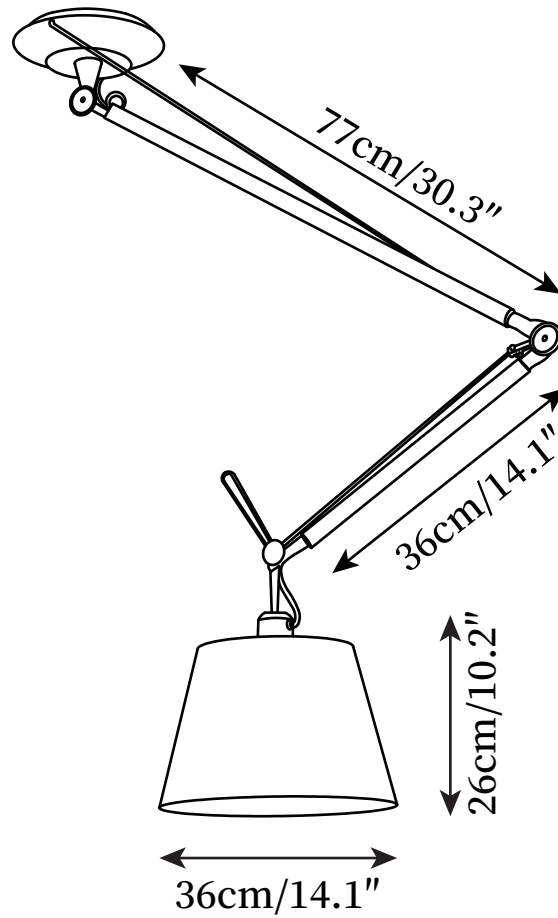

SPECIFICATION SHEET

SPECIFICATION DETAILS

*For custom options, consult factory for details

Fixture Dimensions	D 14.1" x H 10.2"
Light source	E26 or E27
Wattage	Max 40W
Voltage	AC 110-240V
Color Temperature	Based on the purchase of light bulbs
CRI(Ra)	80CRI
Mounting	Ceiling
Driver Required	NO
Optional Color Temps	Buy bulbs as needed
LED Rated Life	Based on bulb life (we do not supply bulbs)
Dimming	Dimming is not supported
Finishes	Chrome
Shade Details	Matt White, White Parchment
Material	Metal, Fabric, PVC, Parchment
Wire Length	No
Wire Type	No