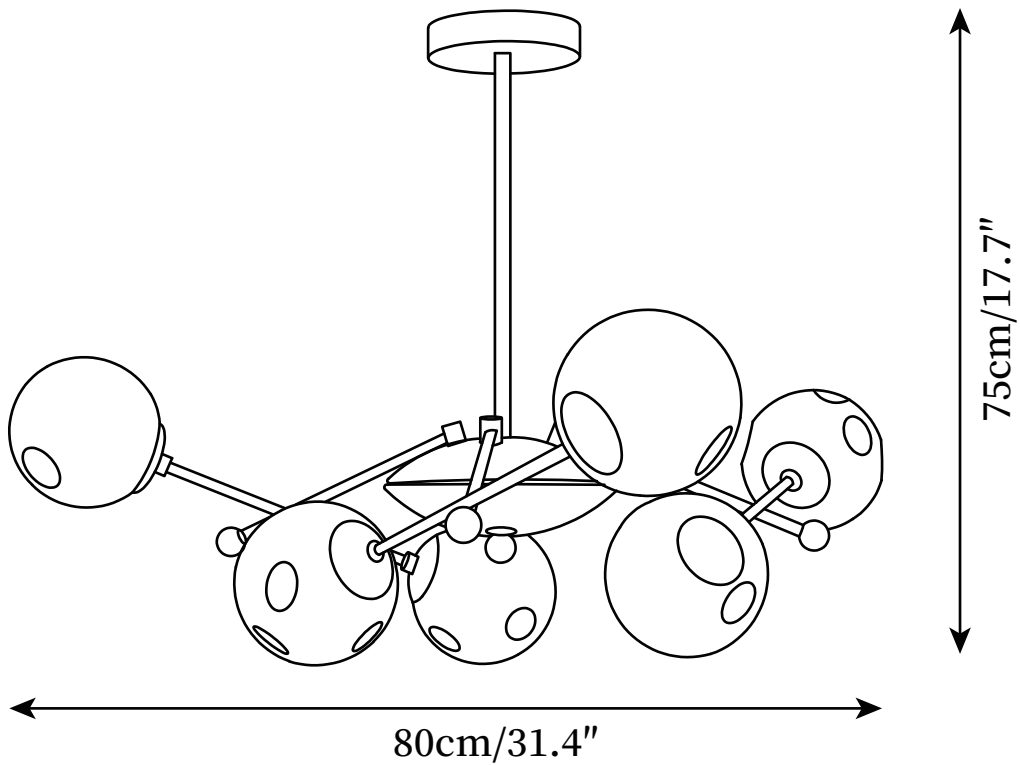

SPECIFICATION SHEET

SPECIFICATION DETAILS

*For custom options, consult factory for details

Fixture Dimensions	D 31.4" x H 17.7"
Light source	G9
Wattage	5W(single light)
Voltage	AC 110-240V
Color Temperature	Based on the purchase of light bulbs
CRI(Ra)	80CRI
Mounting	Ceiling
Driver Required	NO
Optional Color Temps	Buy bulbs as needed
LED Rated Life	Based on bulb life (we do not supply bulbs)
Dimming	Dimming is not supported
Finishes	Chrome
Shade Details	Clear
Material	Metal, Glass
Rod Length	7.9"+11.8"
Rod Type	Chrome Suspension rod

SPECIFICATION SHEET

SPECIFICATION DETAILS

*For custom options, consult factory for details

Fixture Dimensions	D 39.3" x H 17.7"
Light source	G9
Wattage	5W(single light)
Voltage	AC 110-240V
Color Temperature	Based on the purchase of light bulbs
CRI(Ra)	80CRI
Mounting	Ceiling
Driver Required	NO
Optional Color Temps	Buy bulbs as needed
LED Rated Life	Based on bulb life (we do not supply bulbs)
Dimming	Dimming is not supported
Finishes	Chrome
Shade Details	Clear
Material	Metal, Glass
Rod Length	7.9"+11.8"
Rod Type	Chrome Suspension rod

SPECIFICATION SHEET

SPECIFICATION DETAILS

*For custom options, consult factory for details

Fixture Dimensions	D 47.2" x H 17.7"
Light source	G9
Wattage	5W(single light)
Voltage	AC 110-240V
Color Temperature	Based on the purchase of light bulbs
CRI(Ra)	80CRI
Mounting	Ceiling
Driver Required	NO
Optional Color Temps	Buy bulbs as needed
LED Rated Life	Based on bulb life (we do not supply bulbs)
Dimming	Dimming is not supported
Finishes	Chrome
Shade Details	Clear
Material	Metal, Glass
Rod Length	7.9"+11.8"
Rod Type	Chrome Suspension rod