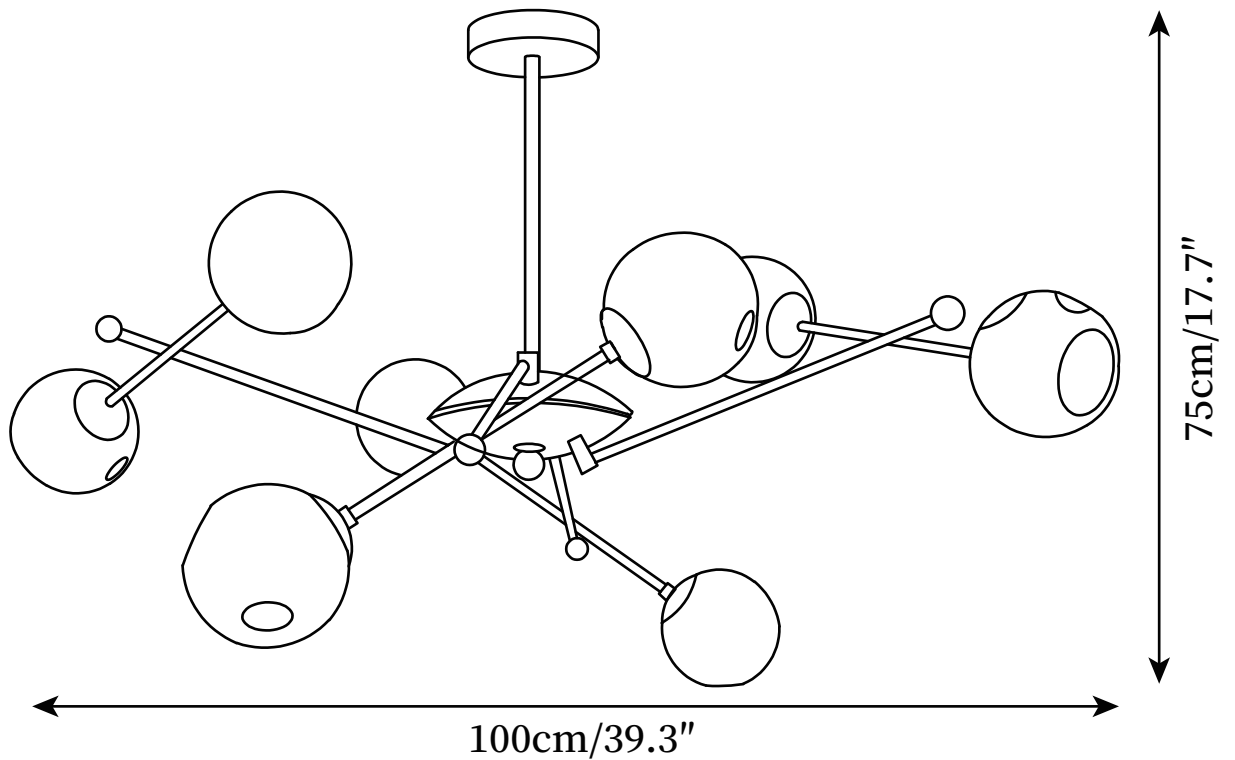

SPECIFICATION SHEET

SPECIFICATION DETAILS

*For custom options, consult factory for details

Fixture Dimensions	D 31.4" x H 17.7"
Light source	G9
Wattage	5W(single light)
Voltage	AC 110-240V
Color Temperature	Based on the purchase of light bulbs
CRI(Ra)	80CRI
Mounting	Ceiling
Driver Required	NO
Optional Color Temps	Buy bulbs as needed
LED Rated Life	Based on bulb life (we do not supply bulbs)
Dimming	Dimming is not supported
Finishes	Chrome
Shade Details	Clear
Material	Metal, Glass
Rod Length	7.9"+11.8"
Rod Type	Chrome Suspension rod

SPECIFICATION SHEET

SPECIFICATION DETAILS

*For custom options, consult factory for details

Fixture Dimensions	D 39.3" x H 17.7"
Light source	G9
Wattage	5W(single light)
Voltage	AC 110-240V
Color Temperature	Based on the purchase of light bulbs
CRI(Ra)	80CRI
Mounting	Ceiling
Driver Required	NO
Optional Color Temps	Buy bulbs as needed
LED Rated Life	Based on bulb life (we do not supply bulbs)
Dimming	Dimming is not supported
Finishes	Chrome
Shade Details	Clear
Material	Metal, Glass
Rod Length	7.9"+11.8"
Rod Type	Chrome Suspension rod

SPECIFICATION SHEET

SPECIFICATION DETAILS

*For custom options, consult factory for details

Fixture Dimensions	D 47.2" x H 17.7"
Light source	G9
Wattage	5W(single light)
Voltage	AC 110-240V
Color Temperature	Based on the purchase of light bulbs
CRI(Ra)	80CRI
Mounting	Ceiling
Driver Required	NO
Optional Color Temps	Buy bulbs as needed
LED Rated Life	Based on bulb life (we do not supply bulbs)
Dimming	Dimming is not supported
Finishes	Chrome
Shade Details	Clear
Material	Metal, Glass
Rod Length	7.9"+11.8"
Rod Type	Chrome Suspension rod