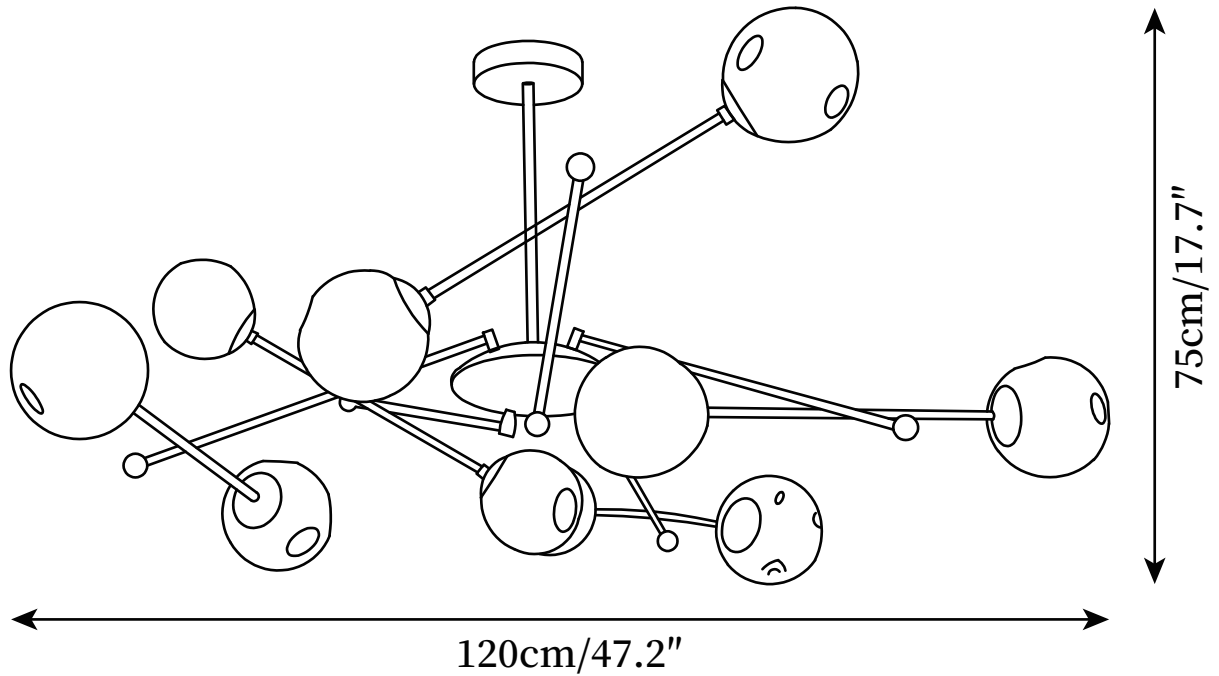

SPECIFICATION SHEET

SPECIFICATION DETAILS

*For custom options, consult factory for details

Fixture Dimensions	D 31.4" x H 17.7"
Light source	G9
Wattage	5W(single light)
Voltage	AC 110-240V
Color Temperature	Based on the purchase of light bulbs
CRI(Ra)	80CRI
Mounting	Ceiling
Driver Required	NO
Optional Color Temps	Buy bulbs as needed
LED Rated Life	Based on bulb life (we do not supply bulbs)
Dimming	Dimming is not supported
Finishes	Chrome
Shade Details	Clear
Material	Metal, Glass
Rod Length	7.9"+11.8"
Rod Type	Chrome Suspension rod

SPECIFICATION SHEET

SPECIFICATION DETAILS

*For custom options, consult factory for details

Fixture Dimensions	D 39.3" x H 17.7"
Light source	G9
Wattage	5W(single light)
Voltage	AC 110-240V
Color Temperature	Based on the purchase of light bulbs
CRI(Ra)	80CRI
Mounting	Ceiling
Driver Required	NO
Optional Color Temps	Buy bulbs as needed
LED Rated Life	Based on bulb life (we do not supply bulbs)
Dimming	Dimming is not supported
Finishes	Chrome
Shade Details	Clear
Material	Metal, Glass
Rod Length	7.9"+11.8"
Rod Type	Chrome Suspension rod

SPECIFICATION SHEET

SPECIFICATION DETAILS

*For custom options, consult factory for details

Fixture Dimensions	D 47.2" x H 17.7"
Light source	G9
Wattage	5W(single light)
Voltage	AC 110-240V
Color Temperature	Based on the purchase of light bulbs
CRI(Ra)	80CRI
Mounting	Ceiling
Driver Required	NO
Optional Color Temps	Buy bulbs as needed
LED Rated Life	Based on bulb life (we do not supply bulbs)
Dimming	Dimming is not supported
Finishes	Chrome
Shade Details	Clear
Material	Metal, Glass
Rod Length	7.9"+11.8"
Rod Type	Chrome Suspension rod